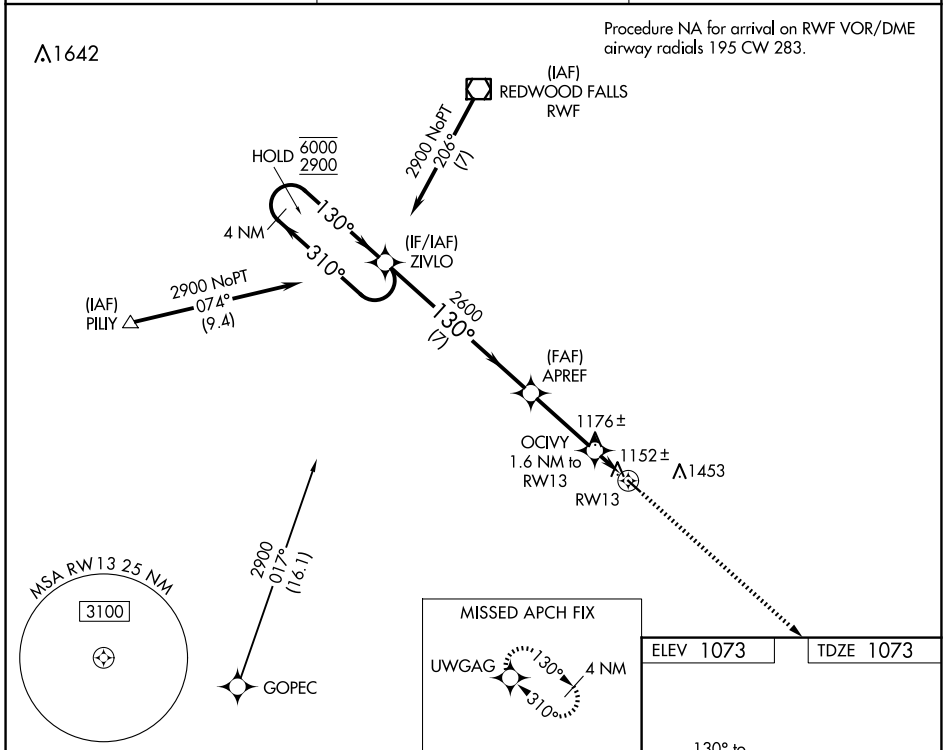

WAAS CH 86331 W13A	APP CRS 130°	Rwy Idg TDZE Apt Elev	3402 1073 1073
--	------------------------	-----------------------------	---

RNAV (GPS) RWY 13

SPRINGFIELD MUNI (D42)

RNP APCH.	MISSED APPROACH: Climb to 2900 direct UWGAG and hold.
<p>▼ Rwy 13 helicopter visibility reduction below ¼ SM NA.</p> <p>▲ NA Use Redwood Falls altimeter setting.</p>	

RWF ASOS 126.575	MINNEAPOLIS CENTER 127.1 290.2	UNICOM 122.8 (CTAF) 0
----------------------------	--	---------------------------------

CATEGORY	A	B	C	D
LP MDA	1500-1	427 (500-1)	1500-1¼ 427 (500-1¼)	NA
LNAV MDA	1520-1	447 (500-1)	1520-1⅜ 447 (500-1⅜)	NA
CIRCLING	1660-1 587 (600-1)	1820-1 747 (800-1)	1820-2¼ 747 (800-2¼)	NA

NC-1, 16 APR 2026 to 14 MAY 2026

NC-1, 16 APR 2026 to 14 MAY 2026