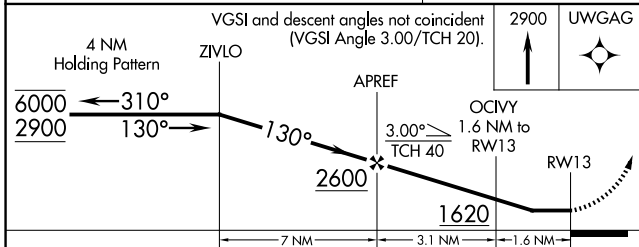

WAAS CH 86331 W13A	APP CRS 130°	Rwy Idg TDZE Apt Elev	3402 1073 1073
--	------------------------	-----------------------------	---

RNAV (GPS) RWY 13

SPRINGFIELD MUNI (D42)

RNP APCH.	MISSED APPROACH: Climb to 2900 direct UWGAG and hold.
<p>▼ Rwy 13 helicopter visibility reduction below ¼ SM NA.</p> <p>▲ NA Use Redwood Falls altimeter setting.</p>	

RWF ASOS 126.575	MINNEAPOLIS CENTER 127.1 290.2	UNICOM 122.8 (CTAF) 0
----------------------------	--	---------------------------------

CATEGORY	A	B	C	D
LP MDA	1500-1	427 (500-1)	1500-1¼ 427 (500-1¼)	NA
LNAV MDA	1520-1	447 (500-1)	1520-1⅜ 447 (500-1⅜)	NA
CIRCLING	1660-1 587 (600-1)	1820-1 747 (800-1)	1820-2¼ 747 (800-2¼)	NA