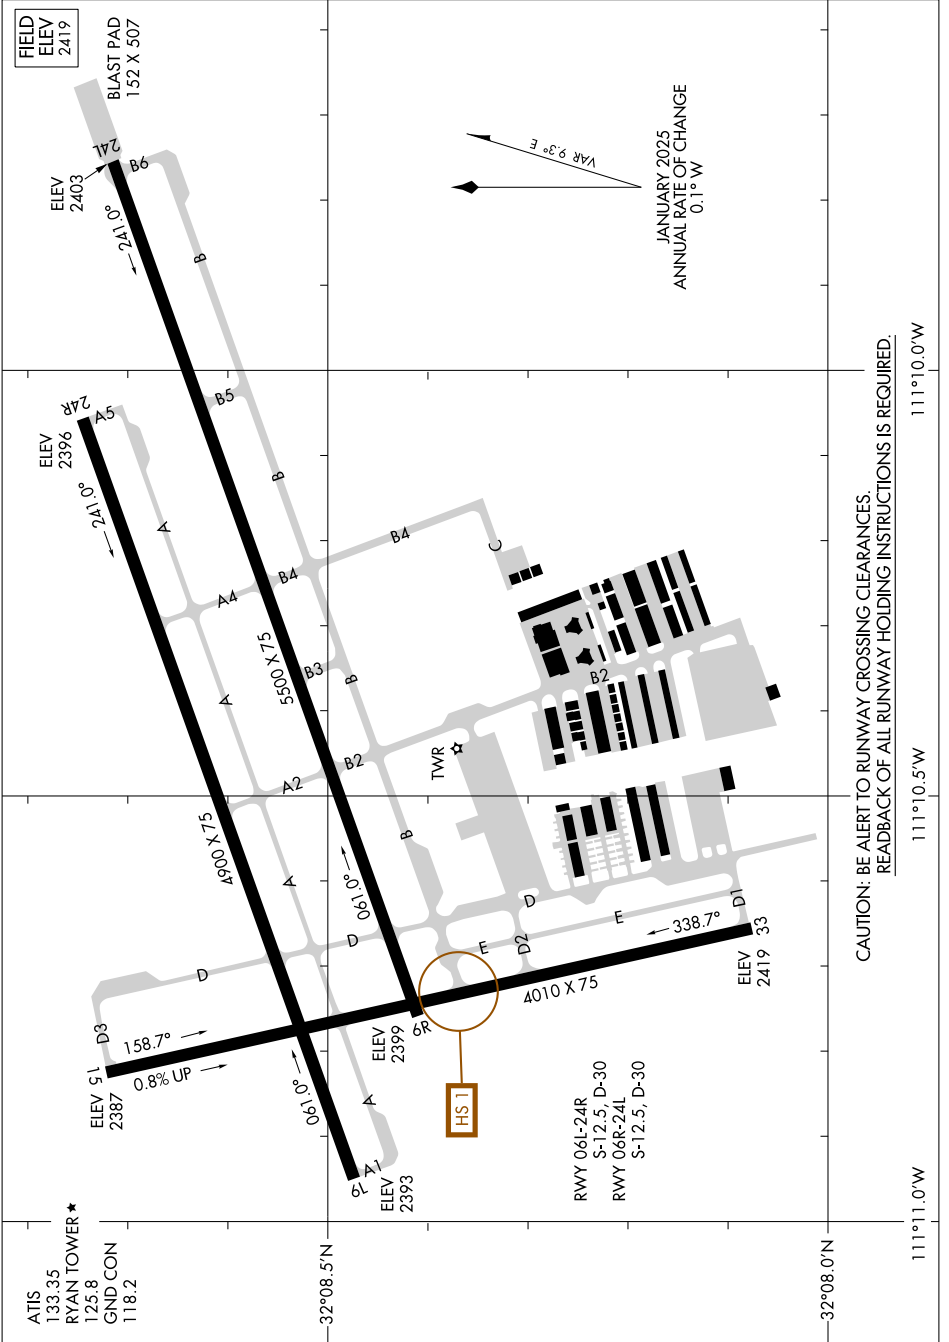

# AIRPORT DIAGRAM

AL-6513 (FAA)

RYAN FLD (RYN)  
TUCSON, ARIZONA

SW-4, 16 APR 2026 to 14 MAY 2026

CAUTION: BE ALERT TO RUNWAY CROSSING CLEARANCES.  
REARBACK OF ALL RUNWAY HOLDING INSTRUCTIONS IS REQUIRED.

# AIRPORT DIAGRAM

TUCSON, ARIZONA  
RYAN FLD (RYN)

SW-4, 16 APR 2026 to 14 MAY 2026