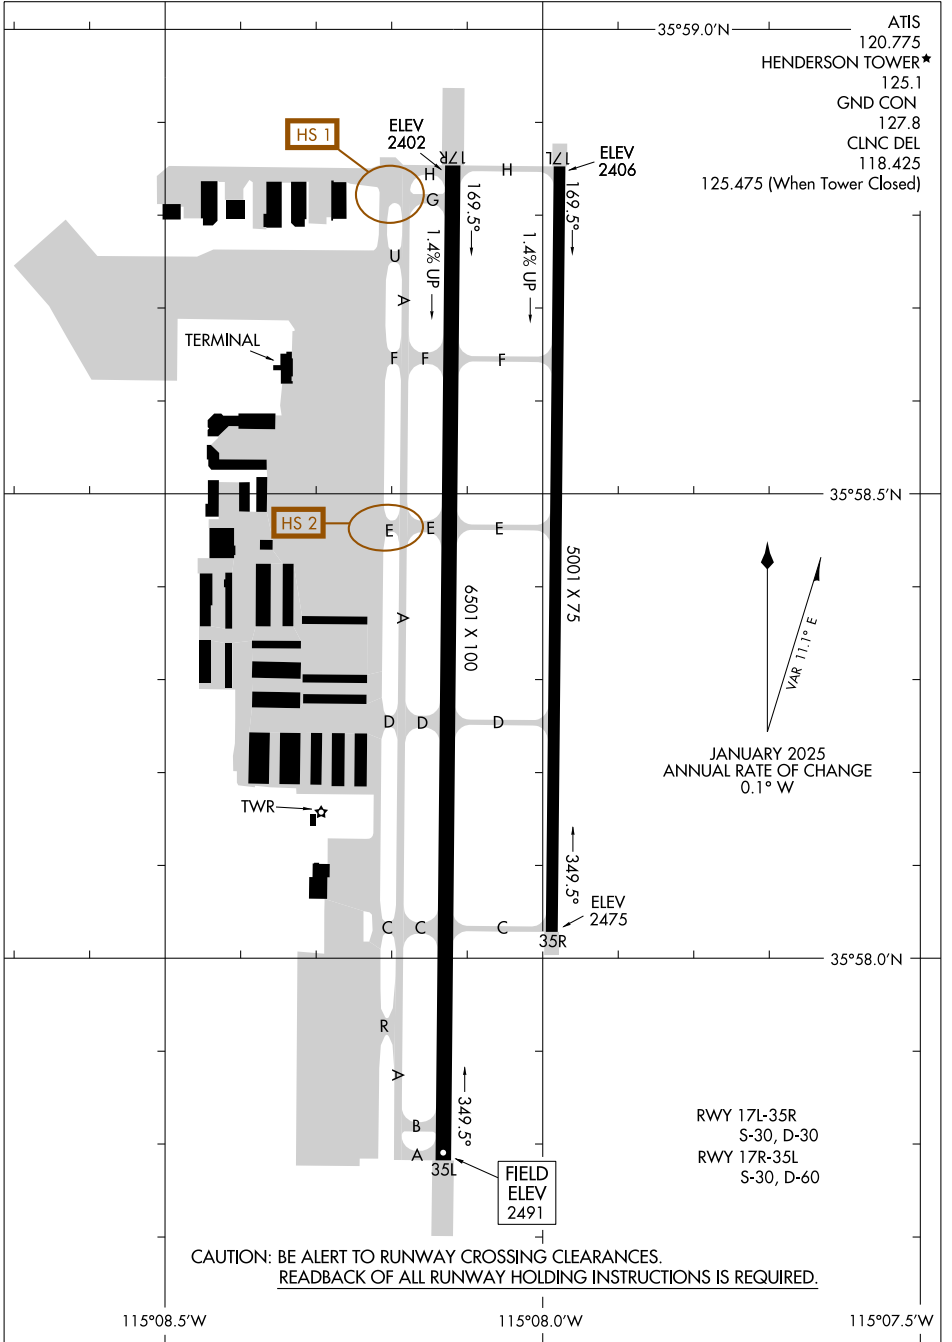

25107

AIRPORT DIAGRAM

AL-6514 (FAA)

HENDERSON EXEC (HND)
LAS VEGAS, NEVADA

SW-4, 16 APR 2026 to 14 MAY 2026

SW-4, 16 APR 2026 to 14 MAY 2026

AIRPORT DIAGRAM

25107

LAS VEGAS, NEVADA
HENDERSON EXEC (HND)