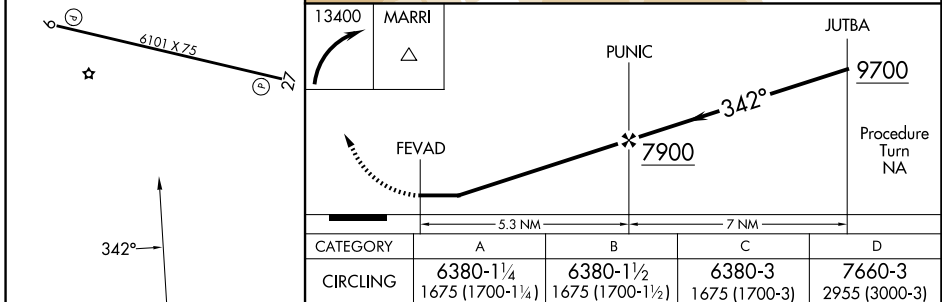

APP CRS	Rwy Ldg	N/A
342°	TDZE	N/A
	Apt Elev	4705

RNAV (GPS)-A

CARSON CITY (CXP)

RNP APCH.	Procedure NA at night. When local altimeter setting not received, use Reno/Tahoe Inlt altimeter setting and increase all MDA 540 feet. Circling NA north of Rwy 9-27.	MISSED APPROACH: Climbing right turn to 13400 direct MARRI and hold, continue climb-in-hold to 13400.
⚠ NA ❄ -18°C		

AWOS-3PT 119.925	NORCAL APP CON 119.2 279.55	UNICOM 123.0 (CTAF) 0

SW-4, 16 APR 2026 to 14 MAY 2026

SW-4, 16 APR 2026 to 14 MAY 2026