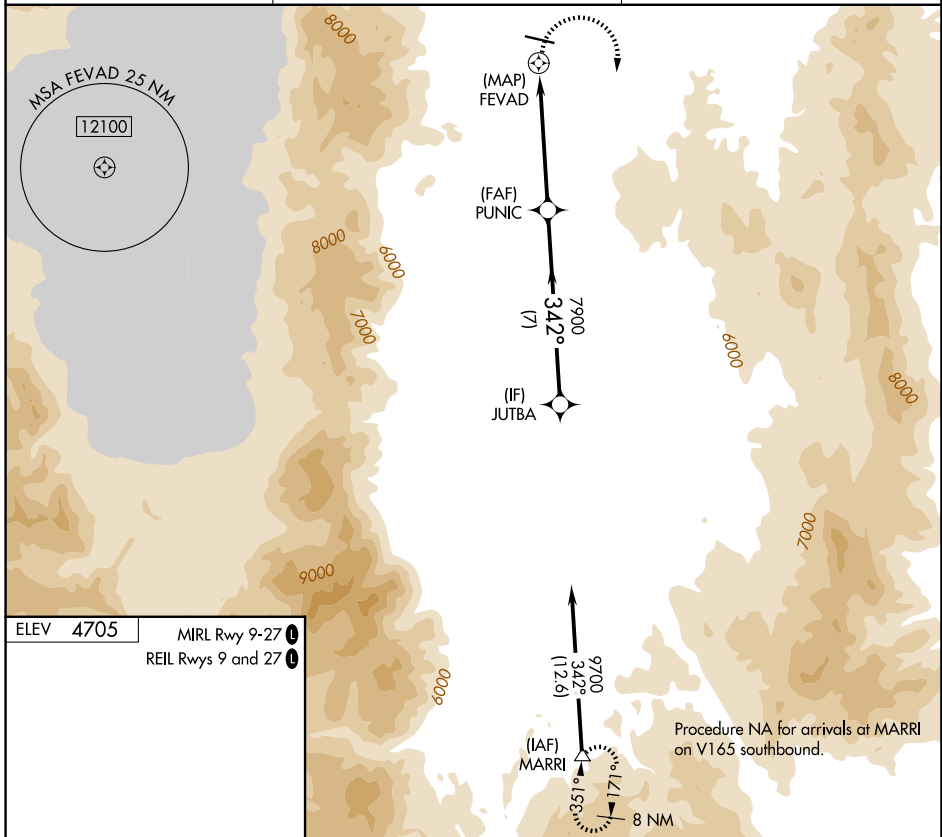

APP CRS	Rwy Ldg	N/A
342°	TDZE	N/A
	Apt Elev	4705

RNAV (GPS)-A

CARSON CITY (CXP)

RNP APCH.	Procedure NA at night. When local altimeter setting not received, use Reno/Tahoe Inlt altimeter setting and increase all MDA 540 feet. Circling NA north of Rwy 9-27.	MISSED APPROACH: Climbing right turn to 13400 direct MARRI and hold, continue climb-in-hold to 13400.
⚠ NA ❄ -18°C		

AWOS-3PT 119.925	NORCAL APP CON 119.2 279.55	UNICOM 123.0 (CTAF) 0
----------------------------	---------------------------------------	---------------------------------

SW-4, 16 APR 2026 to 14 MAY 2026

SW-4, 16 APR 2026 to 14 MAY 2026