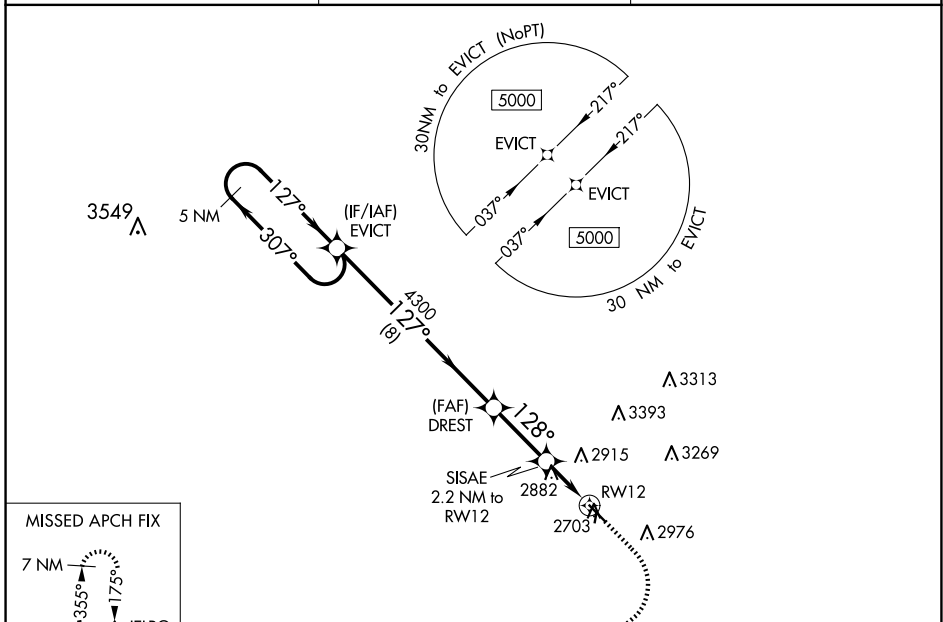

WAAS CH 90140 W12A	APP CRS 128°	Rwy Idg TDZE Apt Elev	4652 2706 2706
--	------------------------	-----------------------------	---

RNAV (GPS) RWY 12

HETTINGER/JB LINDQUIST RGNL (HEI)

⚠ For uncompensated Baro-VNAV systems, LNAV/VNAV NA below -20°C (-4°F) or above 54°C (130°F). DME/DME RNP-0.3 NA. Circling NA northeast of Rwy 12-30. Circling NA to Rwys 17 and 35.

MISSED APPROACH: Climb to 3200, then climbing right turn to 9000 direct JELRO and hold, continue climb-in-hold to 9000.

ASOS 119.925	MINNEAPOLIS CENTER 124.25 236.825	UNICOM 122.8 (CTAF)
------------------------	---	-------------------------------

ELEV 2706	TDZE 2706
-----------	-----------

CATEGORY	A	B	C	D
LPV DA	2956-1		250 (300-1)	
LNAV/VNAV DA	3168-1½		462 (500-1½)	
LNAV MDA	3140-1	434 (500-1)	3140-1¼	434 (500-1¼)
C CIRCLING	3180-1 474 (500-1)	3240-1 534 (600-1)	3240-1½ 534 (600-1½)	3460-2½ 754 (800-2½)