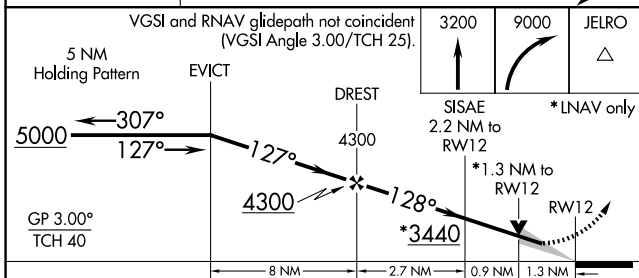

WAAS CH 90140 W12A	APP CRS 128°	Rwy Idg TDZE Apt Elev	4652 2706 2706
--	------------------------	-----------------------------	---

RNAV (GPS) RWY 12

HETTINGER/JB LINDQUIST RGNL (HEI)

⚠ For uncompensated Baro-VNAV systems, LNAV/VNAV NA below -20°C (-4°F) or above 54°C (130°F). DME/DME RNP-0.3 NA. Circling NA northeast of Rwy 12-30. Circling NA to Rwys 17 and 35.

MISSED APPROACH: Climb to 3200, then climbing right turn to 9000 direct JELRO and hold, continue climb-in-hold to 9000.

ASOS 119.925	MINNEAPOLIS CENTER 124.25 236.825	UNICOM 122.8 (CTAF)
------------------------	---	-------------------------------

ELEV 2706	TDZE 2706
-----------	-----------

CATEGORY	A	B	C	D
LPV DA	2956-1		250 (300-1)	
LNAV/VNAV DA	3168-1½		462 (500-1½)	
LNAV MDA	3140-1	434 (500-1)	3140-1¼	434 (500-1¼)
C CIRCLING	3180-1 474 (500-1)	3240-1 534 (600-1)	3240-1½ 534 (600-1½)	3460-2½ 754 (800-2½)