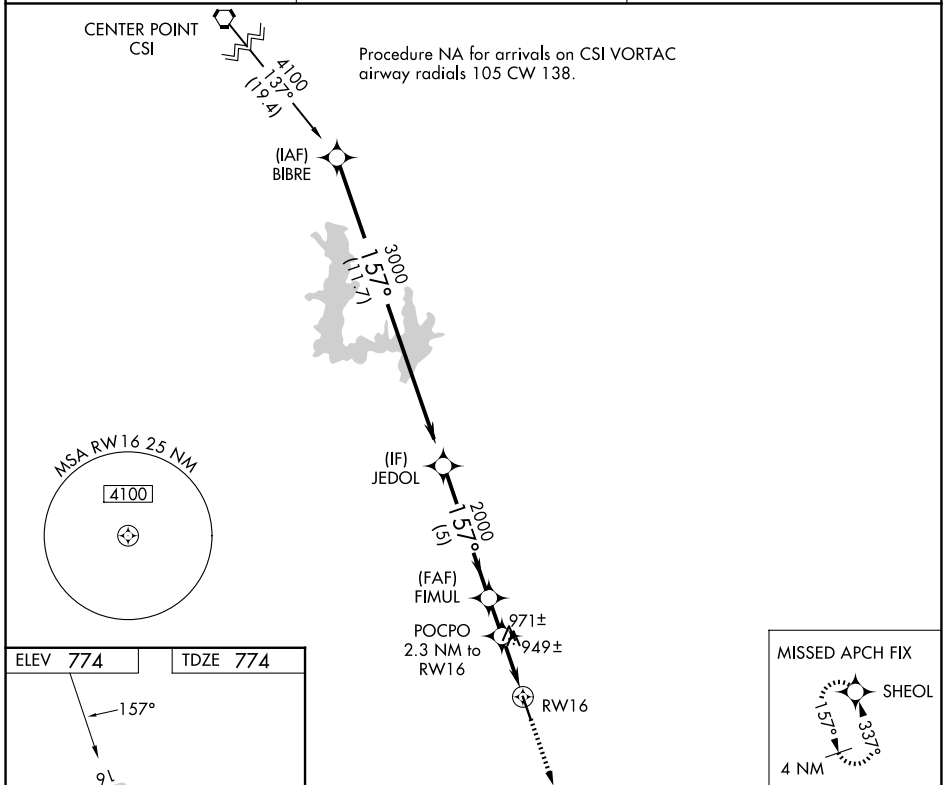

WAAS CH 86838 W16A	APP CRS 157°	Rwy Ldg TDZE Apt Elev	5001 774 774
--	------------------------	-----------------------------	---

RNAV (GPS) RWY 16

CASTROVILLE MUNI (CVB)

⚠ DME/DME RNP-0.3 NA. When local altimeter setting not received, use Lackland AFB (Kelly FLD Annex) altimeter setting: increase all MDA 60 feet, increase all Cat C visibilities ¼ mile. Helicopter visibility reduction below 1 SM NA. Night landing: Rwy 16 NA.

⚠ MISSED APPROACH: Climb to 3000 direct SHEOL and hold.

AWOS-3 119.25	SAN ANTONIO APP CON 118.05 353.5	UNICOM 122.8 (CTAF) 0
-------------------------	--	---------------------------------

	JEDOL	FIMUL	POCPO 2.3 NM to RW16	3000	SHEOL
	3000	2000	1540	↑	✧
	3.00° TCH 40				
	5 NM			1.4 NM	2.3 NM
CATEGORY	A	B	C	D	
LP MDA	1200-1	426 (500-1)	1200-1¼ 426 (500-1¼)	NA	
LNAV MDA	1240-1	466 (500-1)	1240-1⅜ 466 (500-1⅜)	NA	
CIRCLING	1240-1 466 (500-1)	1380-1 606 (700-1)	1580-2¼ 806 (900-2¼)	NA	

SC-3, 16 APR 2026 to 14 MAY 2026

SC-3, 16 APR 2026 to 14 MAY 2026