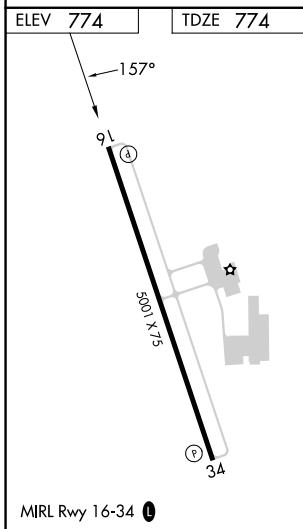

WAAS CH 86838 W16A	APP CRS 157°	Rwy Ldg TDZE Apt Elev	5001 774 774
--	------------------------	-----------------------------	---

RNAV (GPS) RWY 16

CASTROVILLE MUNI (CVB)

⚠ DME/DME RNP-0.3 NA. When local altimeter setting not received, use Lackland AFB (Kelly FLD Annex) altimeter setting: increase all MDA 60 feet, increase all Cat C visibilities ¼ mile. Helicopter visibility reduction below 1 SM NA. Night landing: Rwy 16 NA.

⚠ MISSED APPROACH: Climb to 3000 direct SHEOL and hold.

AWOS-3 119.25	SAN ANTONIO APP CON 118.05 353.5	UNICOM 122.8 (CTAF) 0
-------------------------	--	---------------------------------

	JEDOL	FIMUL	POCPO 2.3 NM to RW16	3000	SHEOL
	3000	2000	1540	↑	✧
	3.00° TCH 40				
	5 NM			1.4 NM	2.3 NM
CATEGORY	A	B	C	D	
LP MDA	1200-1	426 (500-1)	1200-1¼ 426 (500-1¼)	NA	
LNAV MDA	1240-1	466 (500-1)	1240-1⅜ 466 (500-1⅜)	NA	
CIRCLING	1240-1 466 (500-1)	1380-1 606 (700-1)	1580-2¼ 806 (900-2¼)	NA	