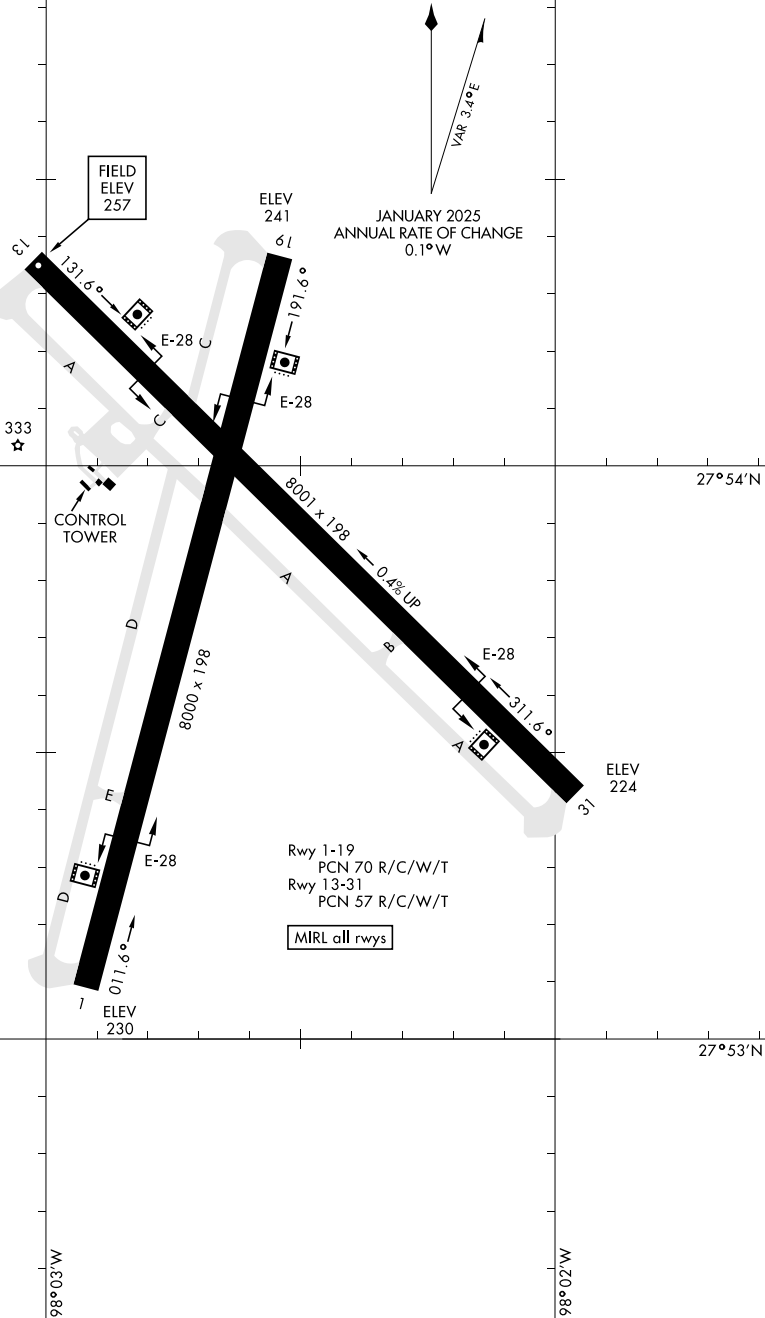

AIRPORT DIAGRAM

[USN]

ORANGE GROVE NALF (KNOG)

ORANGE GROVE, TEXAS

ATIS ★ 254.35
 TOWER ★
 128.4 281.425
 GND CON
 229.4

SC-3, 16 APR 2026 to 14 MAY 2026

SC-3, 16 APR 2026 to 14 MAY 2026

AIRPORT DIAGRAM

ORANGE GROVE, TEXAS
ORANGE GROVE NALF (KNOG)