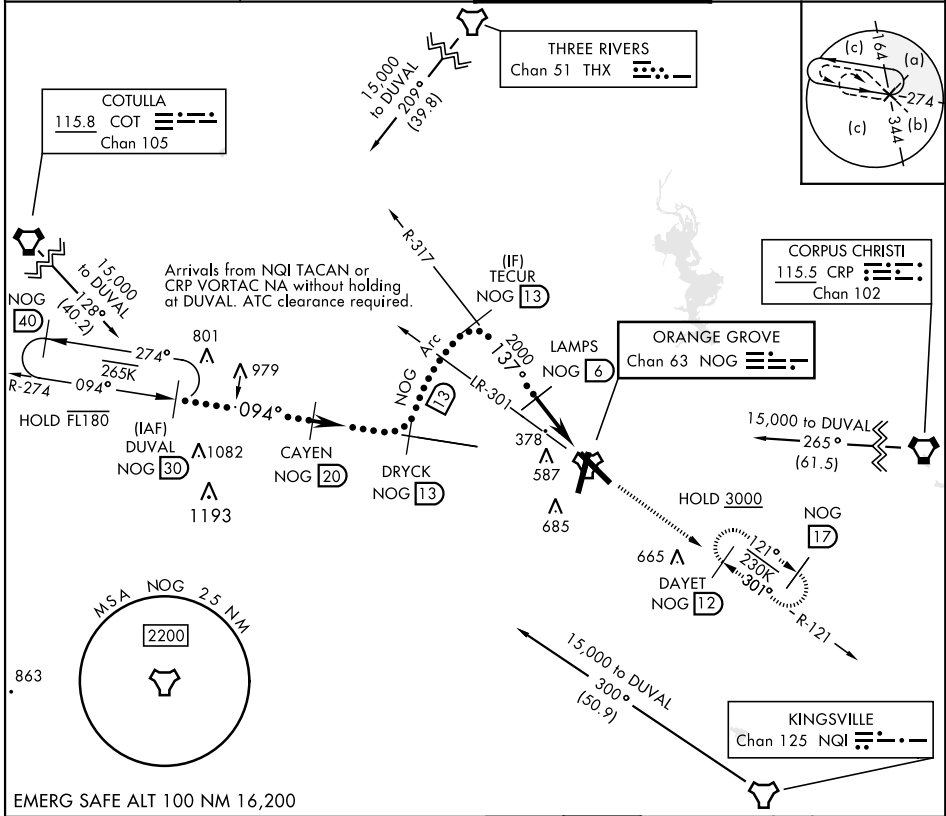

HI-TACAN Y RWY 13

TACAN Chan 63	APCH CRS 137°	Rwy Idg TDZE Arpt Elev	8001 257 257	[USN]	ORANGE GROVE NALF (KNOG)
-------------------------	-------------------------	------------------------------	---	-------	--------------------------

MISSED APPROACH: Climb to 700, then climb to 3000 intercept NOG TACAN R-121 to DAYET and hold.

ATIS ★ 254.35	KINGSVILLE APP CON 119.90 290.45	TOWER ★ 128.4 281.425	GND CON 229.4
-------------------------	--	---------------------------------	-------------------------

ORANGE GROVE, TEXAS 27°54'N-98°03'W ORANGE GROVE NALF (KNOG)

HI-TACAN Y RWY 13

SC-3, 16 APR 2026 to 14 MAY 2026

SC-3, 16 APR 2026 to 14 MAY 2026