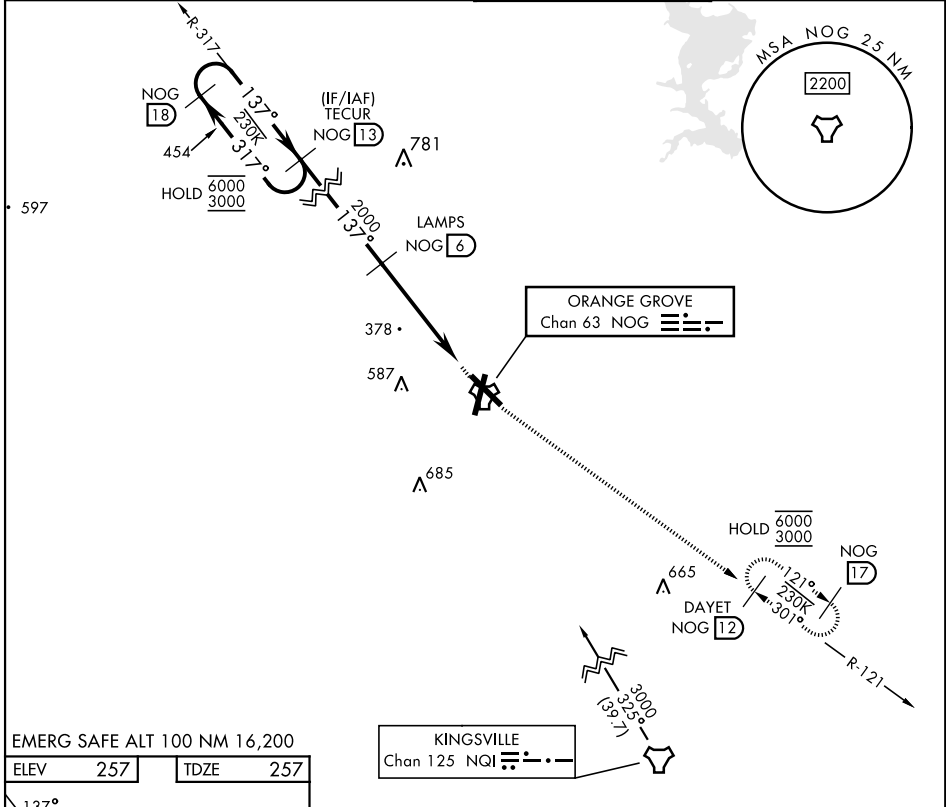

TACAN Z RWY 13

ORANGE GROVE NALF (KNOG)

TACAN Chan 63	NOG 137°	APCH CRS 137°	Rwy Idg 8001
			TDZE 257
			Arpt Elev 257

[USN]

MISSED APPROACH: Climb to 700 then climbing left turn to 3000 and intercept NOG TACAN R-121 to DAYET and hold.

ATIS ★ 254.35	KINGSVILLE APP CON 119.90 290.45	TOWER ★ 128.4 281.425	GND CON 229.4
-------------------------	--	---------------------------------	-------------------------

EMERG SAFE ALT 100 NM 16,200

ELEV	257	TDZE	257
------	-----	------	-----

CATEGORY	A		B		C		D	
S-13	640-1	383	(400-1)	640-1½	383	(400-1½)		
CIRCLING	720-1	463	(500-1)	920-1¾	663	(700-1¾)	1000-2½	743
						(800-2½)		

TACAN Z RWY 13

SC-3, 16 APR 2026 to 14 MAY 2026

SC-3, 16 APR 2026 to 14 MAY 2026