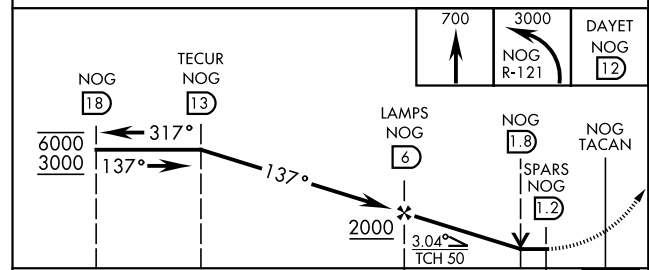

TACAN Z RWY 13

ORANGE GROVE NALF (KNOG)

TACAN Chan 63	NOG 137°	APCH CRS 137°	Rwy Idg 8001
			TDZE 257
			Arpt Elev 257

[USN]

MISSED APPROACH: Climb to 700 then climbing left turn to 3000 and intercept NOG TACAN R-121 to DAYET and hold.

ATIS ★ 254.35	KINGSVILLE APP CON 119.90 290.45	TOWER ★ 128.4 281.425	GND CON 229.4
-------------------------	--	---------------------------------	-------------------------

EMERG SAFE ALT 100 NM 16,200

ELEV	257	TDZE	257
------	-----	------	-----

CATEGORY	A		B		C		D	
S-13	640-1	383	(400-1)	640-1½	383	(400-1½)		
CIRCLING	720-1	463	(500-1)	920-1¾	663	(700-1¾)	1000-2½	743
						(800-2½)		

TACAN Z RWY 13

SC-3, 16 APR 2026 to 14 MAY 2026

SC-3, 16 APR 2026 to 14 MAY 2026