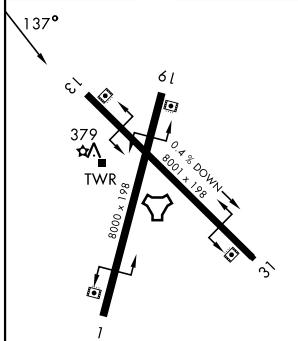

TACAN Z RWY 13

ORANGE GROVE NALF (KNOG)

TACAN Chan 63	NOG 137°	APCH CRS 137°	Rwy Idg 8001
			TDZE 257
			Arpt Elev 257

[USN]

MISSED APPROACH: Climb to 700 then climbing left turn to 3000 and intercept NOG TACAN R-121 to DAYET and hold.

ATIS ★ 254.35	KINGSVILLE APP CON 119.90 290.45	TOWER ★ 128.4 281.425	GND CON 229.4
-------------------------	--	---------------------------------	-------------------------

EMERG SAFE ALT 100 NM 16,200

ELEV	257	TDZE	257
------	-----	------	-----

CATEGORY	A		B		C		D	
S-13	640-1	383	(400-1)	640-1½	383	(400-1½)		
CIRCLING	720-1	463	(500-1)	920-1¾	663	(700-1¾)	1000-2½	743
						(800-2½)		

TACAN Z RWY 13

SC-3, 16 APR 2026 to 14 MAY 2026

SC-3, 16 APR 2026 to 14 MAY 2026