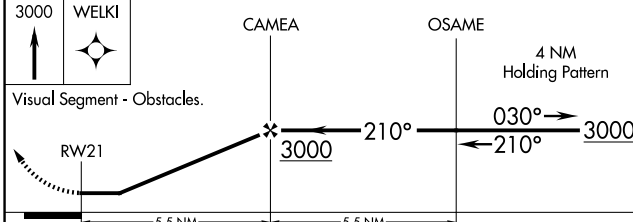

APP CRS	Rwy Idg	3002
210°	TDZE	1220
	Apt Elev	1220

RNAV (GPS) RWY 21

CABOOL MEML (TVB)

RNP APCH.

▼ Procedure NA at night. Use West Plains altimeter setting.

▲ NA Rwy 21 helicopter visibility reduction below 1 SM NA.

MISSED APPROACH: Climb to 3000 direct WELKI and hold.

UNO ASOS 123.825	KANSAS CITY CENTER 128.35 284.675	CTAF 122.9
----------------------------	---	----------------------

ELEV 1220	TDZE 1220
-----------	-----------