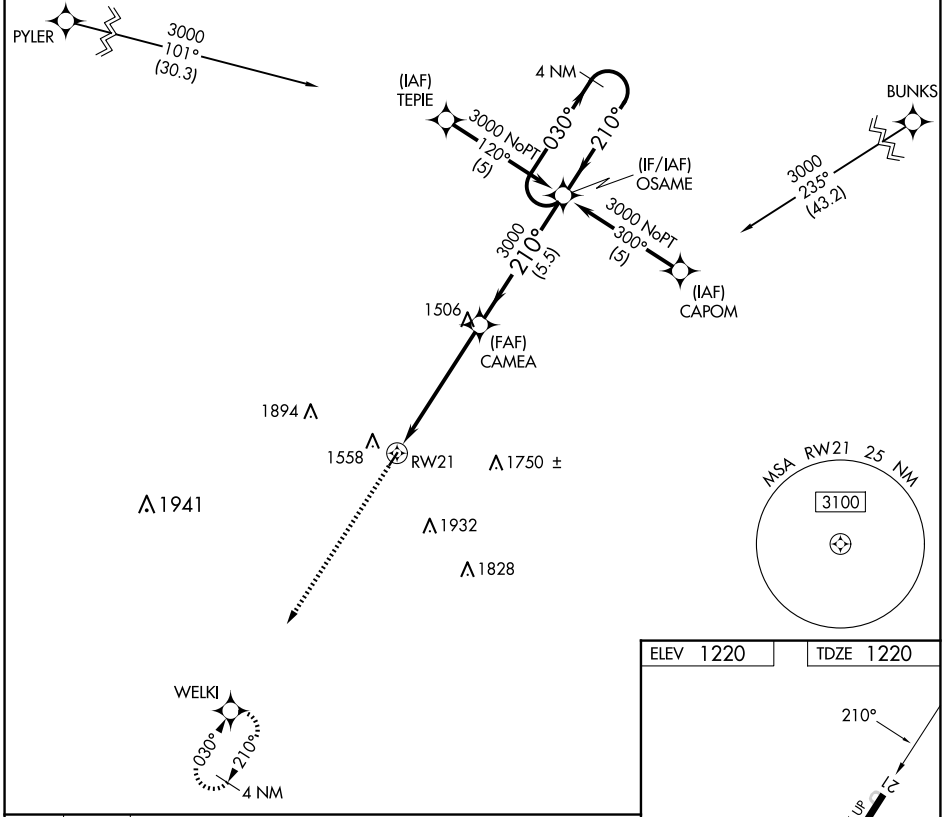

APP CRS	Rwy Idg	3002
210°	TDZE	1220
	Apt Elev	1220

RNAV (GPS) RWY 21

CABOOL MEML (TVB)

RNP APCH.

▼ Procedure NA at night. Use West Plains altimeter setting.

▲ NA Rwy 21 helicopter visibility reduction below 1 SM NA.

MISSED APPROACH: Climb to 3000 direct WELKI and hold.

UNO ASOS 123.825	KANSAS CITY CENTER 128.35 284.675	CTAF 122.9
----------------------------	---	----------------------

ELEV 1220	TDZE 1220
-----------	-----------

CATEGORY	A	B	C	D
LNAV MDA	1960-1	740 (800-1)	NA	
CIRCLING	2020-1 800 (800-1)	2020-1¼ 800 (800-1¼)	NA	

NC-3, 16 APR 2026 to 14 MAY 2026

NC-3, 16 APR 2026 to 14 MAY 2026