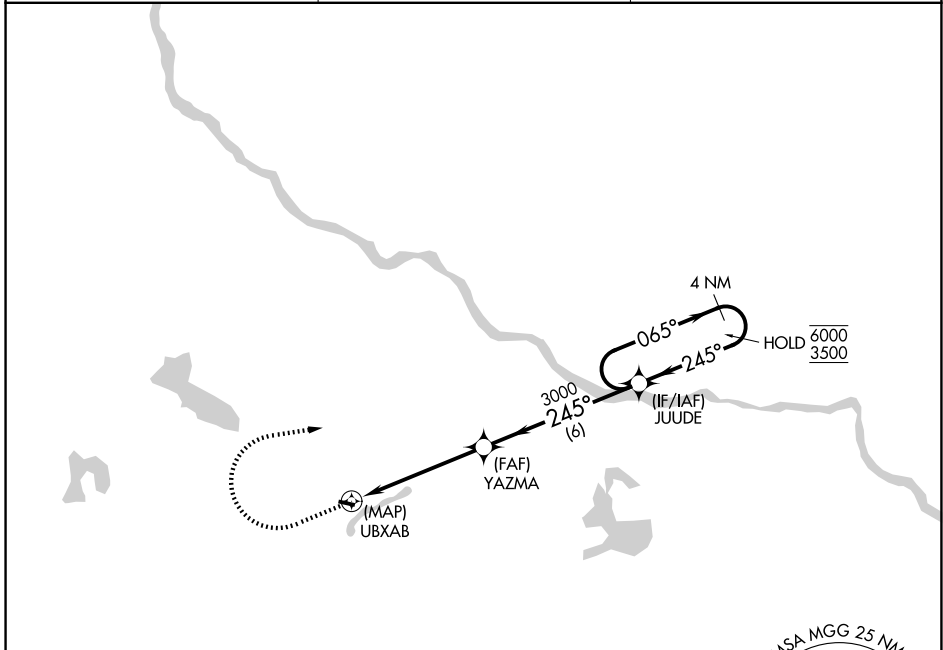

APP CRS 245°	Rwy Ldg TDZE Apt Elev	N/A N/A 1028
------------------------	-----------------------------	---

RNAV (GPS)-A

MAPLE LAKE MUNI-BILL MAVENCAMP SR FLD (MGG)

RNP APCH - GPS.		MISSED APPROACH: Climb to 2000 then climbing right turn to 3500 direct JUUDE and hold.
<p>⚠ Procedure NA at night. Rwy 10 and 28 helicopter visibility reduction below 1 SM NA. When local altimeter setting not received, use Buffalo altimeter setting and increase all MDAs 40 feet.</p>		
AWOS-3 128.325	MINNEAPOLIS APP CON 126.5 335.65	UNICOM 122.8 (CTAF)

NC-1, 16 APR 2026 to 14 MAY 2026

NC-1, 16 APR 2026 to 14 MAY 2026