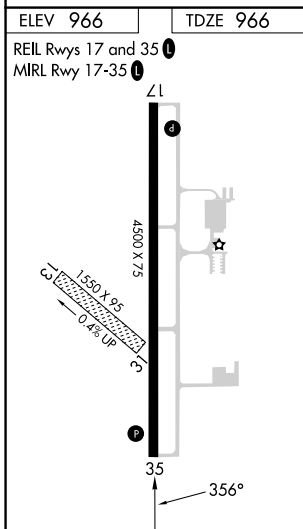

WAAS CH 62925 W35A	APP CRS 356°	Rwy Idg TDZE 966 Apt Elev 966	4500 966 966

RNAV (GPS) RWY 35

OTTAWA MUNI (OWI)

RNP APCH.	MISSED APPROACH: Climb to 4000 direct ETIRY and hold, continue climb-in-hold to 4000.

AWOS-3PT 118.25	KANSAS CITY CENTER 127.725 270.25	UNICOM 122.8 (CTAF) 0

CATEGORY	A	B	C	D
LPV DA	1216-1	250 (300-1)		NA
LNAV/ VNAV DA	1216-1	250 (300-1)		NA
LNAV MDA	1320-1	354 (400-1)		NA
C CIRCLING	1500-1	534 (600-1)	1760-2¼ 794 (800-2¼)	NA