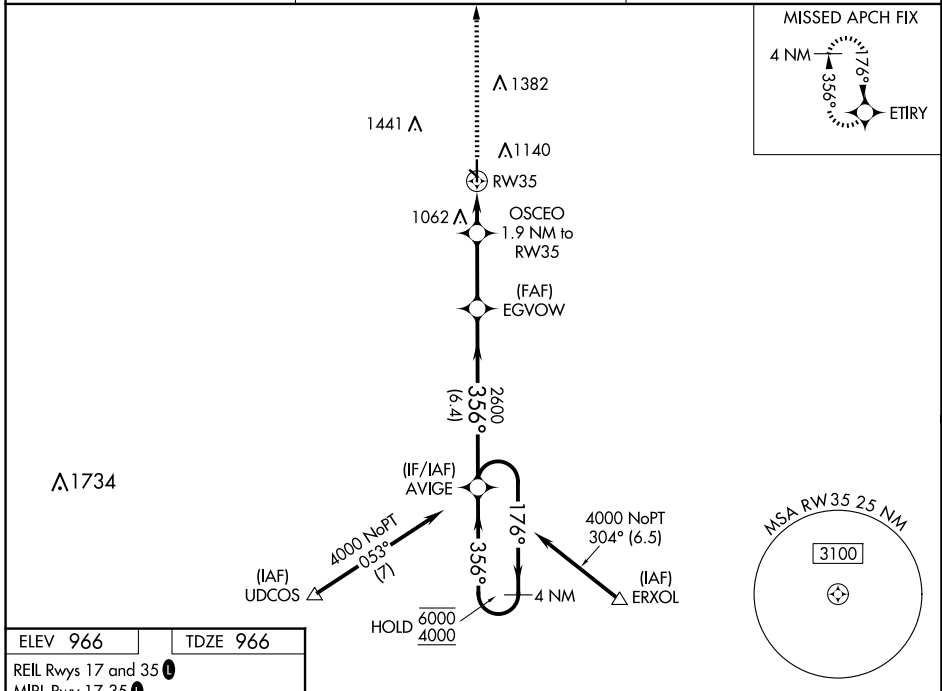

WAAS CH 62925 W35A	APP CRS 356°	Rwy Idg TDZE 966 Apt Elev 966	4500 966 966
--	------------------------	---	---

RNAV (GPS) RWY 35

OTTAWA MUNI (OWI)

RNP APCH.	MISSED APPROACH: Climb to 4000 direct ETIRY and hold, continue climb-in-hold to 4000.
-----------	---

AWOS-3PT 118.25	KANSAS CITY CENTER 127.725 270.25	UNICOM 122.8 (CTAF) 0
---------------------------	---	---------------------------------

CATEGORY	A	B	C	D
LPV DA	1216-1	250 (300-1)		NA
LNAV/ VNAV DA	1216-1	250 (300-1)		NA
LNAV MDA	1320-1	354 (400-1)		NA
C CIRCLING	1500-1	534 (600-1)	1760-2¼ 794 (800-2¼)	NA