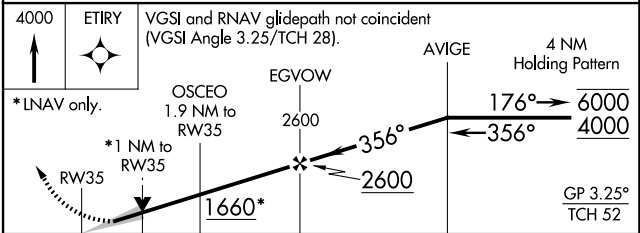

WAAS CH 62925 W35A	APP CRS 356°	Rwy Idg TDZE 966 Apt Elev 966	4500 966 966

RNAV (GPS) RWY 35

OTTAWA MUNI (OWI)

RNP APCH.	MISSED APPROACH: Climb to 4000 direct ETIRY and hold, continue climb-in-hold to 4000.

AWOS-3PT 118.25	KANSAS CITY CENTER 127.725 270.25	UNICOM 122.8 (CTAF) 0

CATEGORY	A	B	C	D
LPV DA	1216-1	250 (300-1)		NA
LNAV/ VNAV DA	1216-1	250 (300-1)		NA
LNAV MDA	1320-1	354 (400-1)		NA
C CIRCLING	1500-1	534 (600-1)	1760-2¼ 794 (800-2¼)	NA