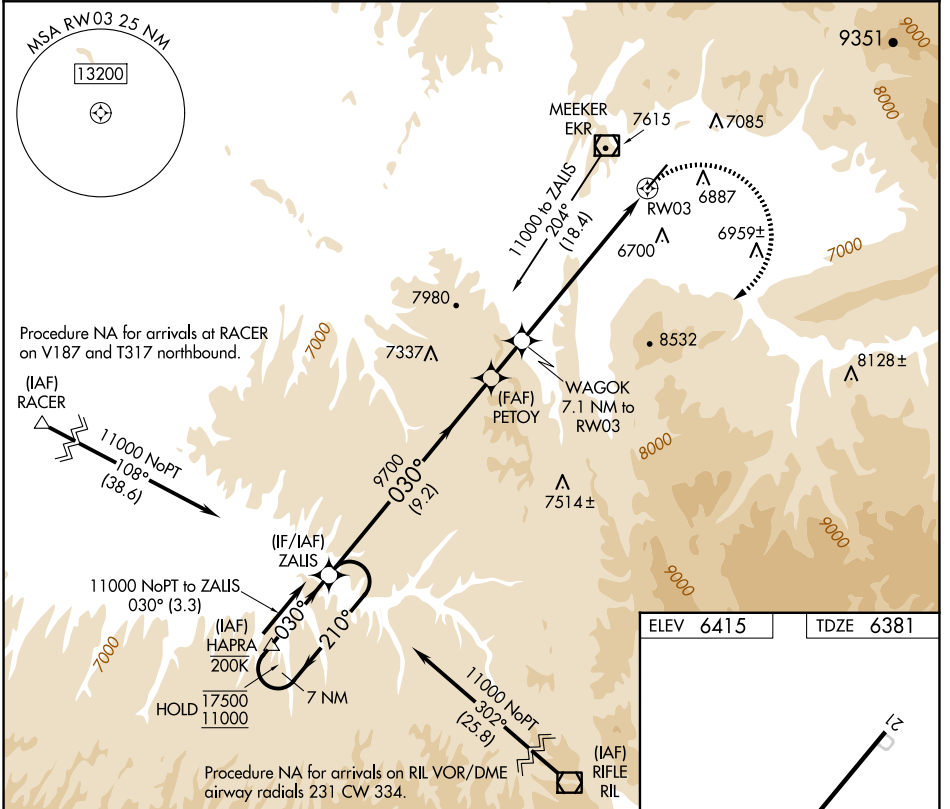

APP CRS	Rwy Ldg	6503
030°	TDZE	6381
	Apt Elev	6415

RNAV (GPS) RWY 3

MEEKER COULTER FLD (EEO)

RNP APCH - GPS.	MISSED APPROACH: Climbing right turn to 11000 direct ZALIS and hold.
<p>Rwy 3 helicopter visibility reduction below 3/4 SM NA. -22°C</p>	

ASOS 135.525	DENVER CENTER 134.5 327.8	UNICOM 122.8 (CTAF)
------------------------	-------------------------------------	-------------------------------

CATEGORY	A	B	C	D
LNAV MDA	8300-1¼ 1919 (1900-1¼)	8300-1½ 1919 (1900-1½)	8300-3 1919 (1900-3)	NA

SW-1, 16 APR 2026 to 14 MAY 2026

SW-1, 16 APR 2026 to 14 MAY 2026

MIRL Rwy 3-21
REIL Rwys 3 and 21