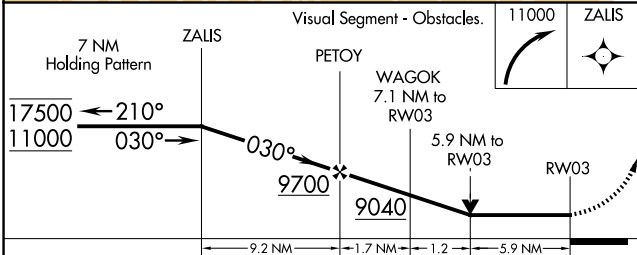

APP CRS	Rwy Ldg	6503
030°	TDZE	6381
	Apt Elev	6415

RNAV (GPS) RWY 3

MEEKER COULTER FLD (EEO)

RNP APCH - GPS.	MISSED APPROACH: Climbing right turn to 11000 direct ZALIS and hold.
<p>Rwy 3 helicopter visibility reduction below 3/4 SM NA. -22°C</p>	

ASOS 135.525	DENVER CENTER 134.5 327.8	UNICOM 122.8 (CTAF)
------------------------	-------------------------------------	-------------------------------

CATEGORY	A	B	C	D
LNAV MDA	8300-1¼ 1919 (1900-1¼)	8300-1½ 1919 (1900-1½)	8300-3 1919 (1900-3)	NA