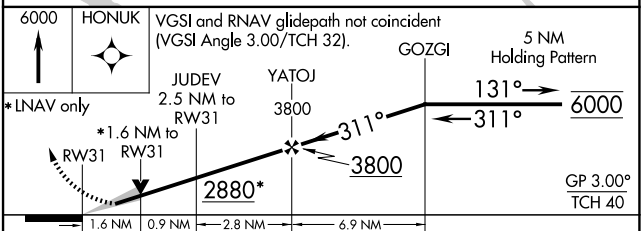

WAAS CH 99412 W31A	APP CRS 311°	Rwy Idg TDZE Apt Elev	4501 2064 2070
----------------------------------------	------------------------	-----------------------------	-------------------------------------------

RNAV (GPS) RWY 31

EVELYN SHARP FLD (ODX)

RNP APCH.		MISSED APPROACH: Climb to 6000 direct HONUK and hold, continue climb-in-hold to 6000.
ASOS 119.925	MINNEAPOLIS CENTER 119.4 278.8	UNICOM 122.8 (CTAF) 0