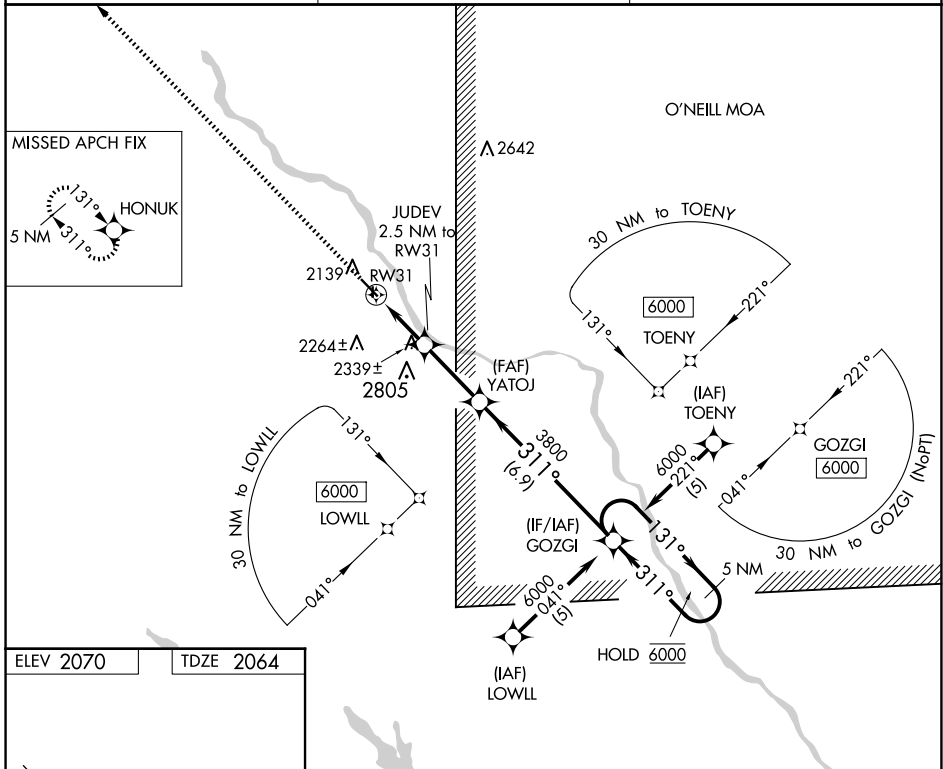

WAAS CH 99412 W31A	APP CRS 311°	Rwy Idg TDZE Apt Elev	4501 2064 2070
----------------------------------------	------------------------	-----------------------------	-------------------------------------------

RNAV (GPS) RWY 31

EVELYN SHARP FLD (ODX)

RNP APCH.		MISSED APPROACH: Climb to 6000 direct HONUK and hold, continue climb-in-hold to 6000.
ASOS 119.925	MINNEAPOLIS CENTER 119.4 278.8	UNICOM 122.8 (CTAF) 0

CATEGORY	A	B	C	D
LPV DA	2314-1	250 (300-1)		NA
LNAV/VNAV DA	2616-1 5/8	552 (600-1 5/8)		NA
LNAV MDA	2600-1	536 (600-1)		NA
CIRCLING	2680-1	610 (700-1)		NA

NC-2, 16 APR 2026 to 14 MAY 2026

NC-2, 16 APR 2026 to 14 MAY 2026