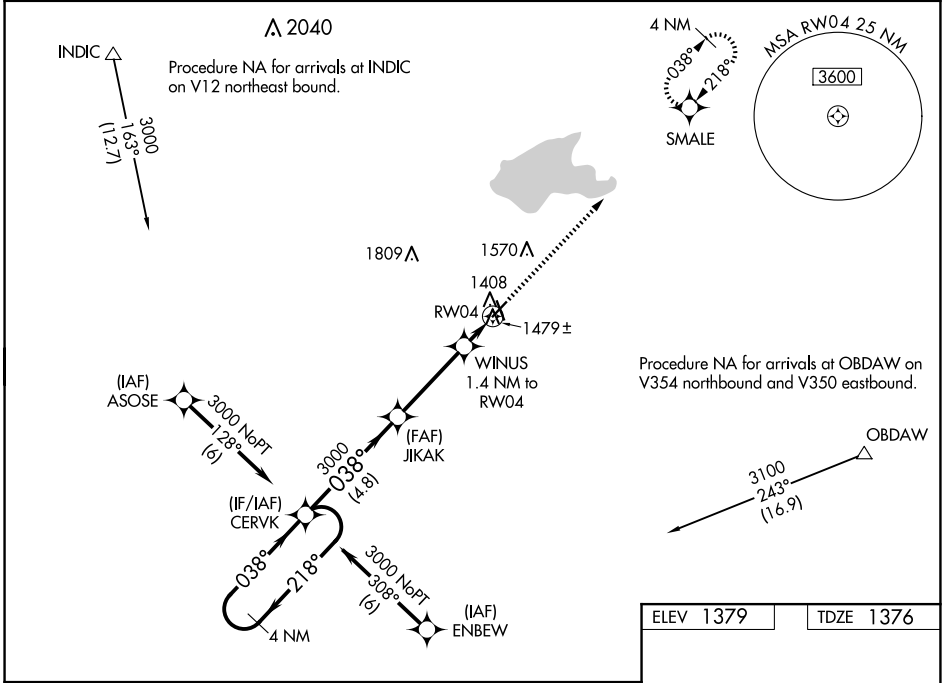

WAAS CH 99334 W04A	APP CRS 038°	Rwy ldg TDZE Apt Elev	4204 1376 1379
--	------------------------	-----------------------------	---

RNAV (GPS) RWY 4

EL DORADO/CAPT JACK THOMAS MEML (EQA)

NA For uncompensated Baro-VNAV systems, LNAV/VNAV NA below -17°C (2°F) or above 54°C (130°F). DME/DME RNP-0.3 NA. When local altimeter setting not received, use Colonel James Jabara altimeter setting and increase all DA 51 feet and all MDA 60 feet. Baro-VNAV NA when using Colonel James Jabara altimeter setting.

MISSED APPROACH: Climb to 3100 direct SMALE and hold.

AWOS-3P 120.875	WICHITA APP CON 134.8 269.1	UNICOM 122.8 (CTAF) 0
---------------------------	---------------------------------------	---------------------------------

CATEGORY	A	B	C	D
LPV DA	1576-1	200 (200-1)		NA
LNAV/VNAV DA	1626-1	250 (300-1)		NA
LNAV MDA	1740-1	364 (400-1)		NA
CIRCLING	1820-1 441 (500-1)	1960-1 581 (600-1)		NA

NC-2, 16 APR 2026 to 14 MAY 2026

NC-2, 16 APR 2026 to 14 MAY 2026