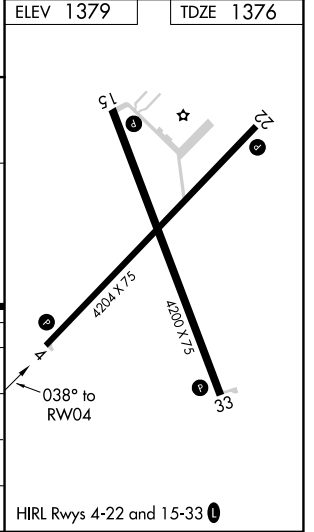

WAAS CH 99334 W04A	APP CRS 038°	Rwy ldg TDZE Apt Elev	4204 1376 1379
--	------------------------	-----------------------------	---

RNAV (GPS) RWY 4

EL DORADO/CAPT JACK THOMAS MEML (EQA)

NA For uncompensated Baro-VNAV systems, LNAV/VNAV NA below -17°C (2°F) or above 54°C (130°F). DME/DME RNP-0.3 NA. When local altimeter setting not received, use Colonel James Jabara altimeter setting and increase all DA 51 feet and all MDA 60 feet. Baro-VNAV NA when using Colonel James Jabara altimeter setting.

MISSED APPROACH: Climb to 3100 direct SMALE and hold.

AWOS-3P 120.875	WICHITA APP CON 134.8 269.1	UNICOM 122.8 (CTAF) 0
---------------------------	---------------------------------------	---------------------------------

CATEGORY	A	B	C	D
LPV DA	1576-1	200 (200-1)		NA
LNAV/VNAV DA	1626-1	250 (300-1)		NA
LNAV MDA	1740-1	364 (400-1)		NA
CIRCLING	1820-1 441 (500-1)	1960-1 581 (600-1)		NA

NC-2, 16 APR 2026 to 14 MAY 2026

NC-2, 16 APR 2026 to 14 MAY 2026