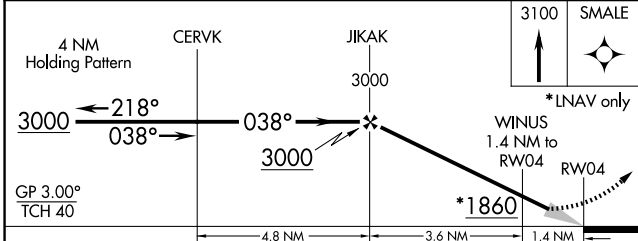

WAAS CH 99334 W04A	APP CRS 038°	Rwy ldg TDZE Apt Elev	4204 1376 1379
--	------------------------	-----------------------------	---

RNAV (GPS) RWY 4

EL DORADO/CAPT JACK THOMAS MEML (EQA)

NA For uncompensated Baro-VNAV systems, LNAV/VNAV NA below -17°C (2°F) or above 54°C (130°F). DME/DME RNP-0.3 NA. When local altimeter setting not received, use Colonel James Jabara altimeter setting and increase all DA 51 feet and all MDA 60 feet. Baro-VNAV NA when using Colonel James Jabara altimeter setting.

MISSED APPROACH: Climb to 3100 direct SMALE and hold.

AWOS-3P 120.875	WICHITA APP CON 134.8 269.1	UNICOM 122.8 (CTAF) 0
---------------------------	---------------------------------------	---------------------------------