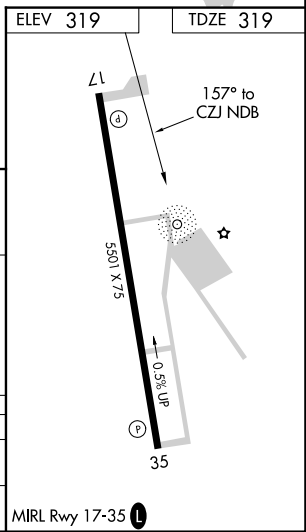

NDB CZJ 341	APP CRS 157°	Rwy ldg TDZE Apt Elev	5501 319 319
-----------------------	------------------------	-----------------------------	---

NDB RWY 17

CENTER MUNI (F17)

▼ Rwy 17 helicopter visibility reduction below 1 SM NA.
▲NA Straight-In Rwy 17 NA at night, Circling Rwy 17 NA at night.

MISSED APPROACH: Climb to 1500 then climbing left turn to 3000 direct CZJ NDB and hold.

AWOS-3PT 128.775	OCH AWOS-3 135.625	FORTH WORTH CENTER 126.325 346.25	UNICOM 122.8 (CTAF) 📞
----------------------------	------------------------------	---	--

CATEGORY	A	B	C	D
S-17	1200-1¼	881 (900-1¼)	1200-2¾ 881 (900-2¾)	NA
CIRCLING	1200-1¼	881 (900-1¼)	1200-2¾ 881 (900-2¾)	NA

SC-5, 16 APR 2026 to 14 MAY 2026

SC-5, 16 APR 2026 to 14 MAY 2026