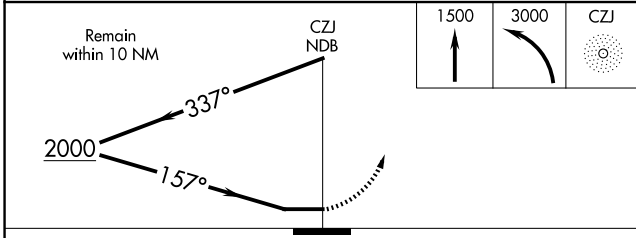

NDB CZJ 341	APP CRS 157°	Rwy ldg TDZE Apt Elev	5501 319 319
-----------------------	------------------------	-----------------------------	---

NDB RWY 17

CENTER MUNI (F17)

▼ Rwy 17 helicopter visibility reduction below 1 SM NA.
▲NA Straight-In Rwy 17 NA at night, Circling Rwy 17 NA at night.

MISSED APPROACH: Climb to 1500 then climbing left turn to 3000 direct CZJ NDB and hold.

AWOS-3PT 128.775	OCH AWOS-3 135.625	FORTH WORTH CENTER 126.325 346.25	UNICOM 122.8 (CTAF) 📞
----------------------------	------------------------------	---	--

CATEGORY	A	B	C	D
S-17	1200-1¼	881 (900-1¼)	1200-2¾ 881 (900-2¾)	NA
CIRCLING	1200-1¼	881 (900-1¼)	1200-2¾ 881 (900-2¾)	NA

SC-5, 16 APR 2026 to 14 MAY 2026

SC-5, 16 APR 2026 to 14 MAY 2026