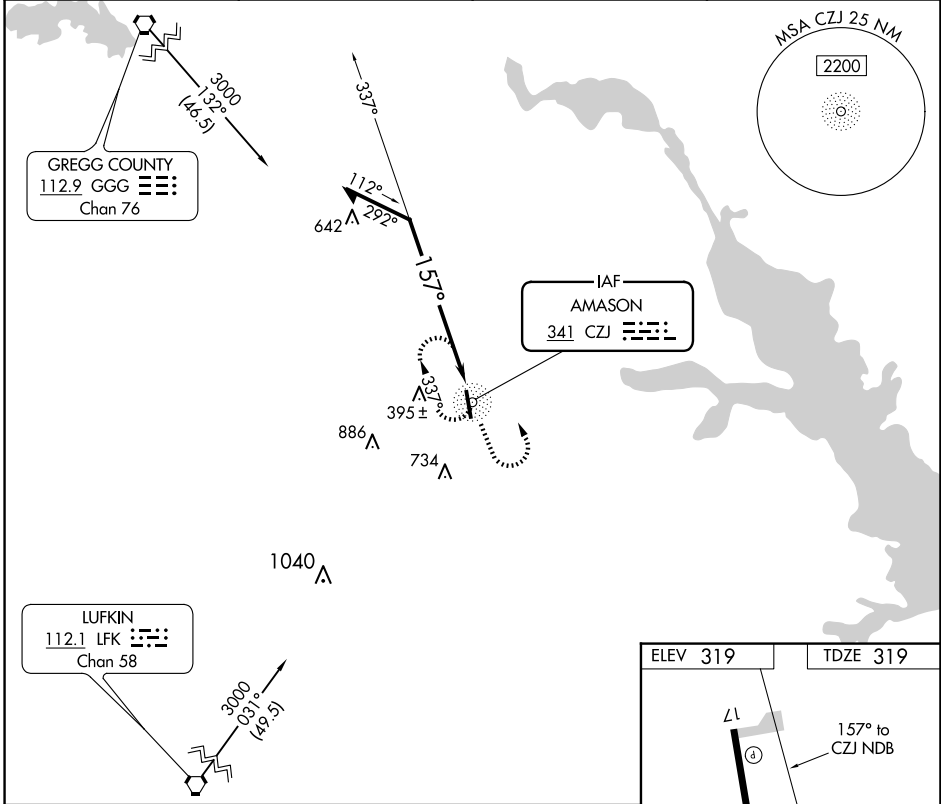

NDB CZJ 341	APP CRS 157°	Rwy ldg TDZE Apt Elev	5501 319 319
-----------------------	------------------------	-----------------------------	---

NDB RWY 17

CENTER MUNI (F17)

▼ Rwy 17 helicopter visibility reduction below 1 SM NA.
▲NA Straight-In Rwy 17 NA at night, Circling Rwy 17 NA at night.

MISSED APPROACH: Climb to 1500 then climbing left turn to 3000 direct CZJ NDB and hold.

AWOS-3PT 128.775	OCH AWOS-3 135.625	FORTH WORTH CENTER 126.325 346.25	UNICOM 122.8 (CTAF) 📞
----------------------------	------------------------------	---	--

CATEGORY	A	B	C	D
S-17	1200-1¼	881 (900-1¼)	1200-2¾ 881 (900-2¾)	NA
CIRCLING	1200-1¼	881 (900-1¼)	1200-2¾ 881 (900-2¾)	NA

SC-5, 16 APR 2026 to 14 MAY 2026

SC-5, 16 APR 2026 to 14 MAY 2026