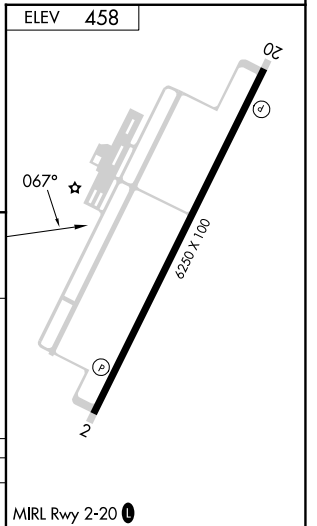

VORTAC PKE 117.9 Chan 126	APP CRS 067°	Rwy Idg TDZE Apt Elev N/A N/A 458

VOR/DME-A
AVI SUQUILLA (P2 $\emptyset$)

V When local altimeter setting not received, use Blythe altimeter setting and increase all MDA 100 feet.
NA MISSED APPROACH: Climbing left turn to 5000 direct PKE VORTAC and hold.

AWOS-3PT 132.75	LOS ANGELES CENTER 128.15 285.6	UNICOM 122.725 (CTAF) $\emptyset$

CATEGORY	A	B	C	D
C CIRCLING	1900-1¼ 1442 (1500-1¼)	1900-1½ 1442 (1500-1½)	1900-3 1442 (1500-3)	NA