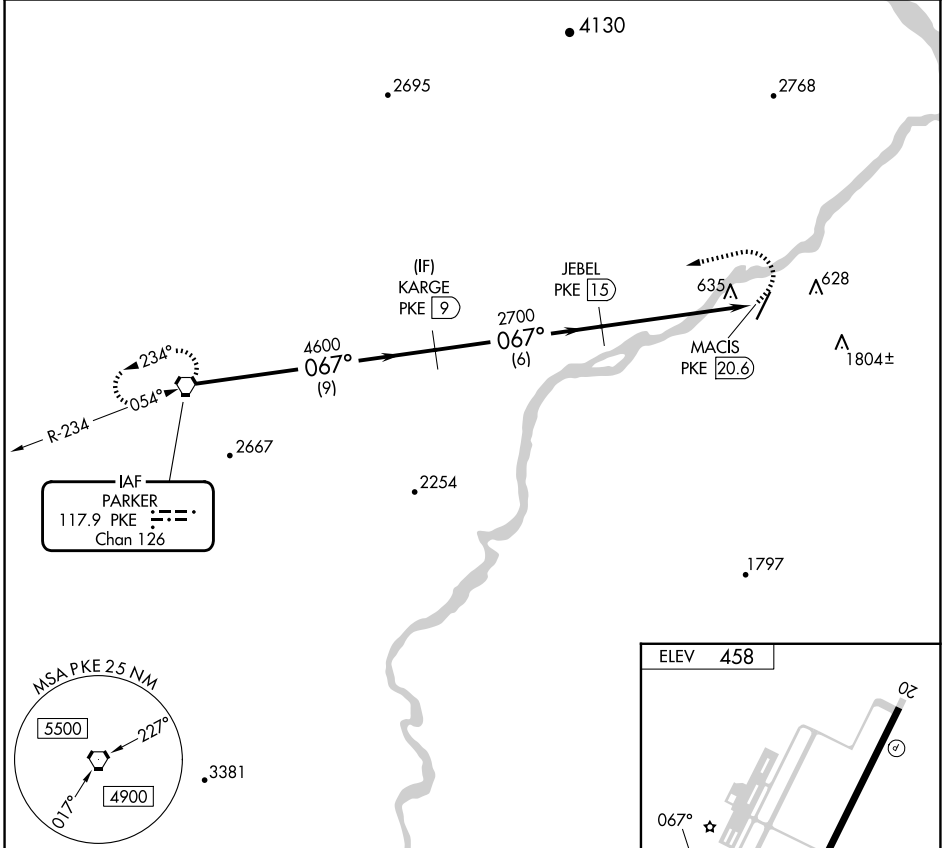

VORTAC PKE 117.9 Chan 126	APP CRS 067°	Rwy Idg TDZE Apt Elev N/A N/A 458
---	------------------------	---

VOR/DME-A
AVI SUQUILLA (P2 \emptyset)

V When local altimeter setting not received, use Blythe altimeter setting and increase all MDA 100 feet.
NA MISSED APPROACH: Climbing left turn to 5000 direct PKE VORTAC and hold.

AWOS-3PT 132.75	LOS ANGELES CENTER 128.15 285.6	UNICOM 122.725 (CTAF) \emptyset
---------------------------	---	---

CATEGORY	A	B	C	D
C CIRCLING	1900-1¼ 1442 (1500-1¼)	1900-1½ 1442 (1500-1½)	1900-3 1442 (1500-3)	NA