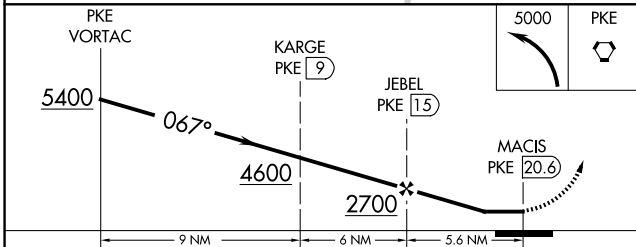

VORTAC PKE 117.9 Chan 126	APP CRS 067°	Rwy Idg TDZE Apt Elev N/A N/A 458
---	------------------------	---

VOR/DME-A
AVI SUQUILLA (P2 \emptyset)

V When local altimeter setting not received, use Blythe altimeter setting and increase all MDA 100 feet.
NA MISSED APPROACH: Climbing left turn to 5000 direct PKE VORTAC and hold.

AWOS-3PT 132.75	LOS ANGELES CENTER 128.15 285.6	UNICOM 122.725 (CTAF) \emptyset
---------------------------	---	---

CATEGORY	A	B	C	D
C CIRCLING	1900-1¼ 1442 (1500-1¼)	1900-1½ 1442 (1500-1½)	1900-3 1442 (1500-3)	NA