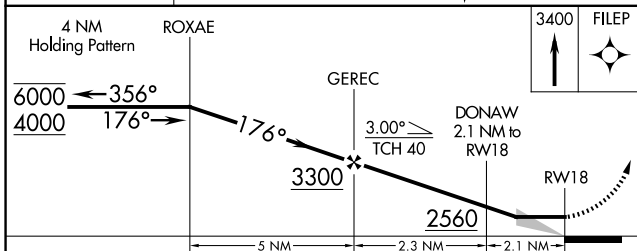

WAAS CH 93822 W18A	APP CRS 176°	Rwy Ldg TDZE Apt Elev	3204 1870 1871
--	------------------------	-----------------------------	---

RNAV (GPS) RWY 18

WINTERS MUNI (77F)

RNP APCH - GPS.	MISSED APPROACH: Climb to 3400 direct FILEP and hold.
▼ Use ABI altimeter setting; when not received, use COM altimeter setting and increase all MDAs 20 feet.	

ABI ASOS 118.25	ABILENE APP CON 127.2 282.3	CTAF 122.9
---------------------------	---------------------------------------	----------------------

CATEGORY	A	B	C	D
LP MDA	2480-1	610 (700-1)		NA
LNAV MDA	2480-1	610 (700-1)		NA