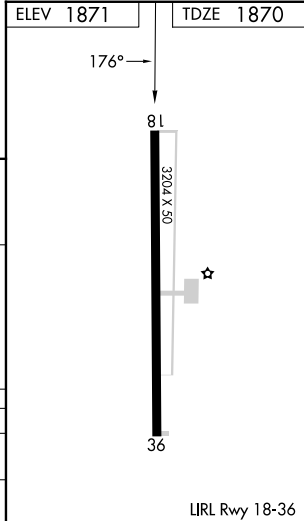

WAAS CH 93822 W18A	APP CRS 176°	Rwy Ldg TDZE Apt Elev	3204 1870 1871

RNAV (GPS) RWY 18

WINTERS MUNI (77F)

RNP APCH - GPS.	MISSED APPROACH: Climb to 3400 direct FILEP and hold.
▼ Use ABI altimeter setting; when not received, use COM altimeter setting and increase all MDAs 20 feet.	

ABI ASOS 118.25	ABILENE APP CON 127.2 282.3	CTAF 122.9

CATEGORY	A	B	C	D
LP MDA	2480-1	610 (700-1)		NA
LNAV MDA	2480-1	610 (700-1)		NA