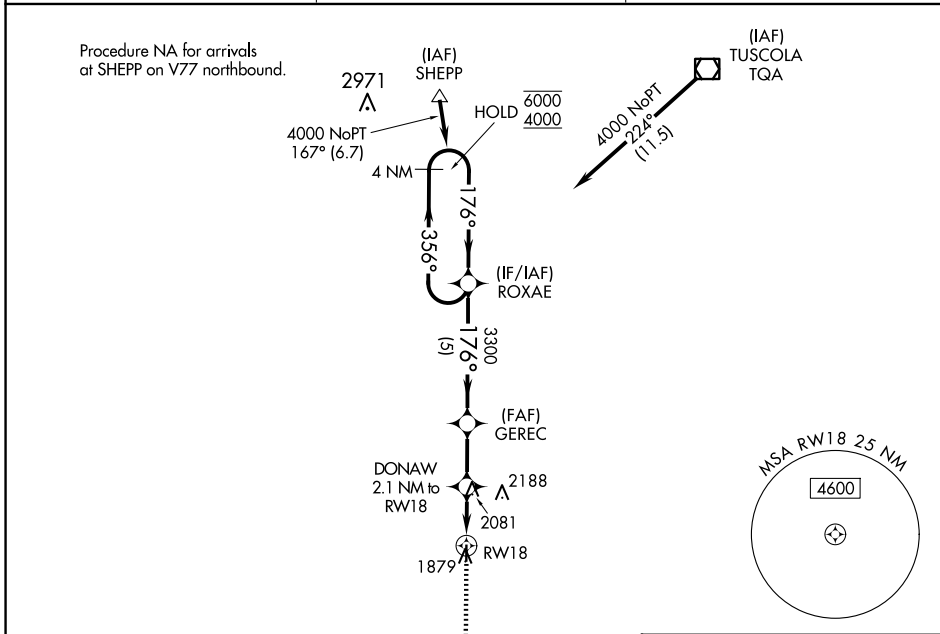

WAAS CH 93822 W18A	APP CRS 176°	Rwy Ldg TDZE Apt Elev	3204 1870 1871
--	------------------------	-----------------------------	---

RNAV (GPS) RWY 18

WINTERS MUNI (77F)

RNP APCH - GPS.	MISSED APPROACH: Climb to 3400 direct FILEP and hold.
▼ Use ABI altimeter setting; when not received, use COM altimeter setting and increase all MDAs 20 feet.	

ABI ASOS 118.25	ABILENE APP CON 127.2 282.3	CTAF 122.9
---------------------------	---------------------------------------	----------------------

CATEGORY	A	B	C	D
LP MDA	2480-1	610 (700-1)		NA
LNAV MDA	2480-1	610 (700-1)		NA