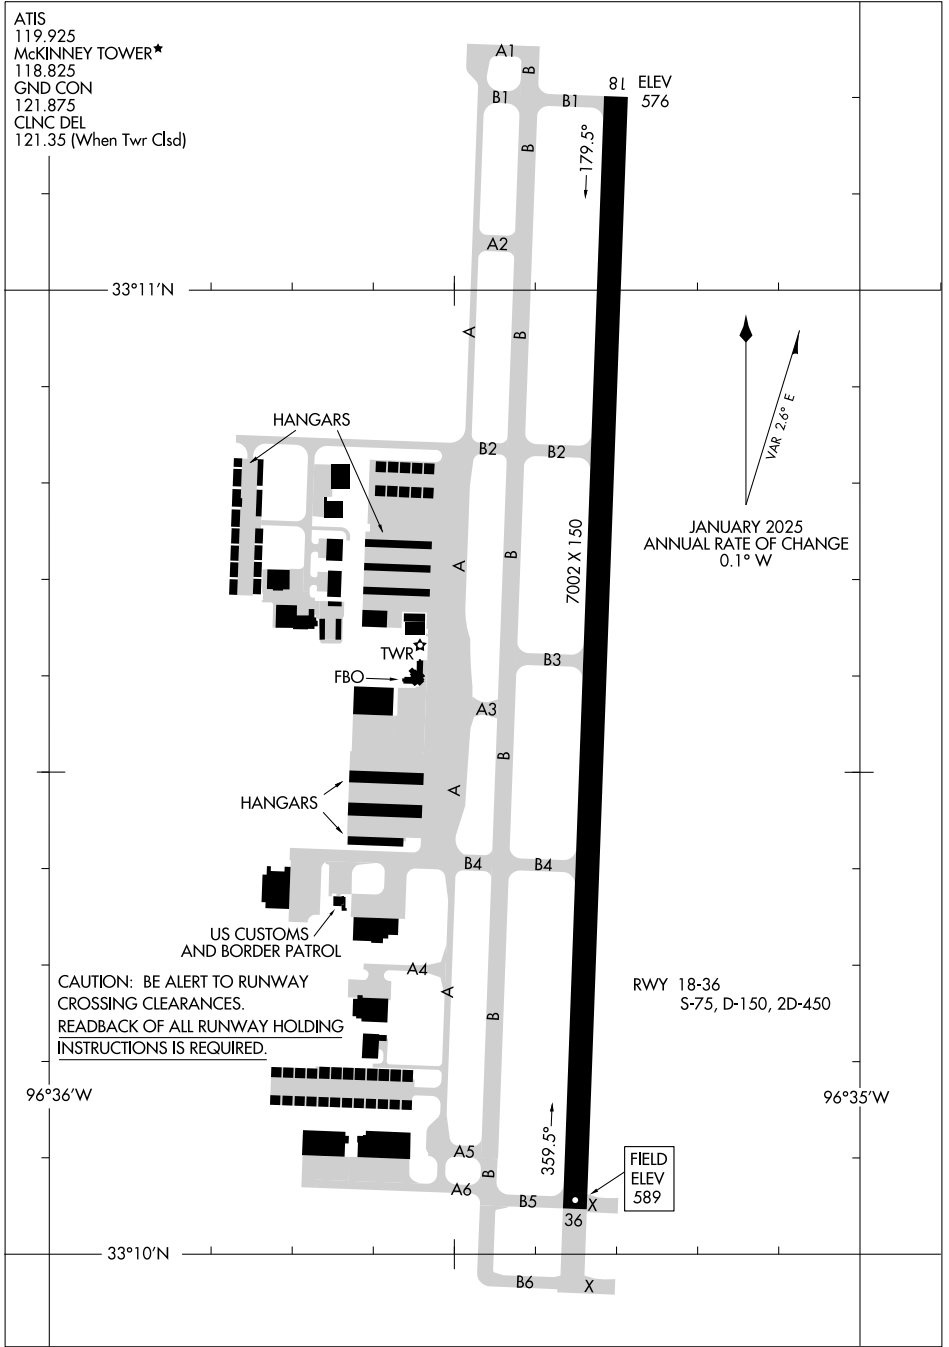

25275

AIRPORT DIAGRAM

AL-6644 (FAA)

MCKINNEY NTL (TKI)
DALLAS, TEXAS

ATIS
119.925
McKINNEY TOWER*
118.825
GND CON
121.875
CLNC DEL
121.35 (When Twr Clsd)

SC-2, 16 APR 2026 to 14 MAY 2026

VAR 2.6° E
JANUARY 2025
ANNUAL RATE OF CHANGE
0.1° W

SC-2, 16 APR 2026 to 14 MAY 2026

AIRPORT DIAGRAM

25275

DALLAS, TEXAS
MCKINNEY NTL (TKI)