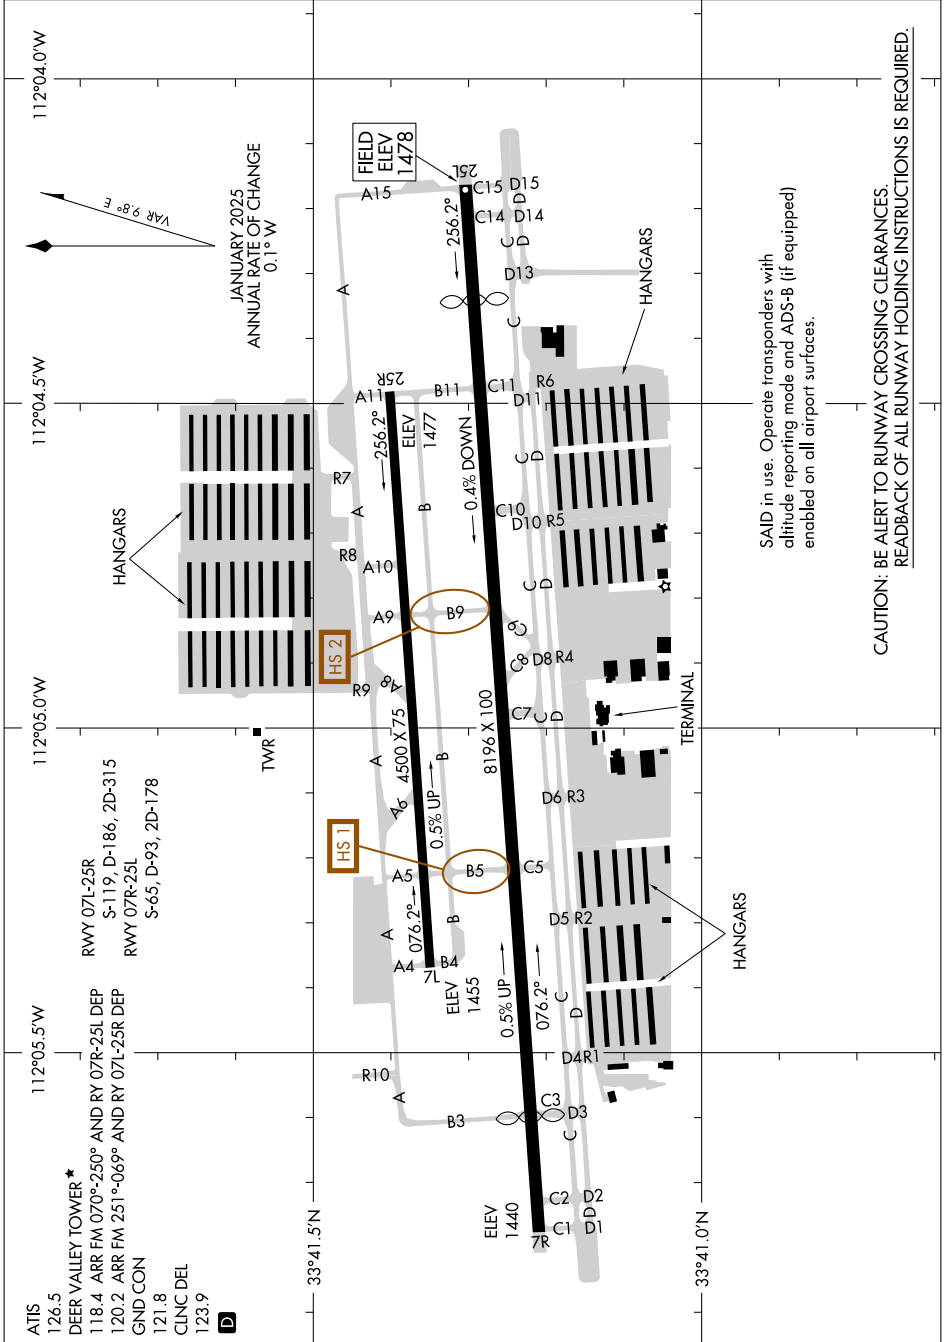

AIRPORT DIAGRAM

AL-6646 (FAA)

PHOENIX DEER VALLEY (DVT)
PHOENIX, ARIZONA

SW-4, 16 APR 2026 to 14 MAY 2026

SAID in use. Operate transponders with altitude reporting mode and ADS-B (if equipped) enabled on all airport surfaces.

CAUTION: BE ALERT TO RUNWAY CROSSING CLEARANCES. READBACK OF ALL RUNWAY HOLDING INSTRUCTIONS IS REQUIRED.

SW-4, 16 APR 2026 to 14 MAY 2026

AIRPORT DIAGRAM

PHOENIX, ARIZONA
PHOENIX DEER VALLEY (DVT)