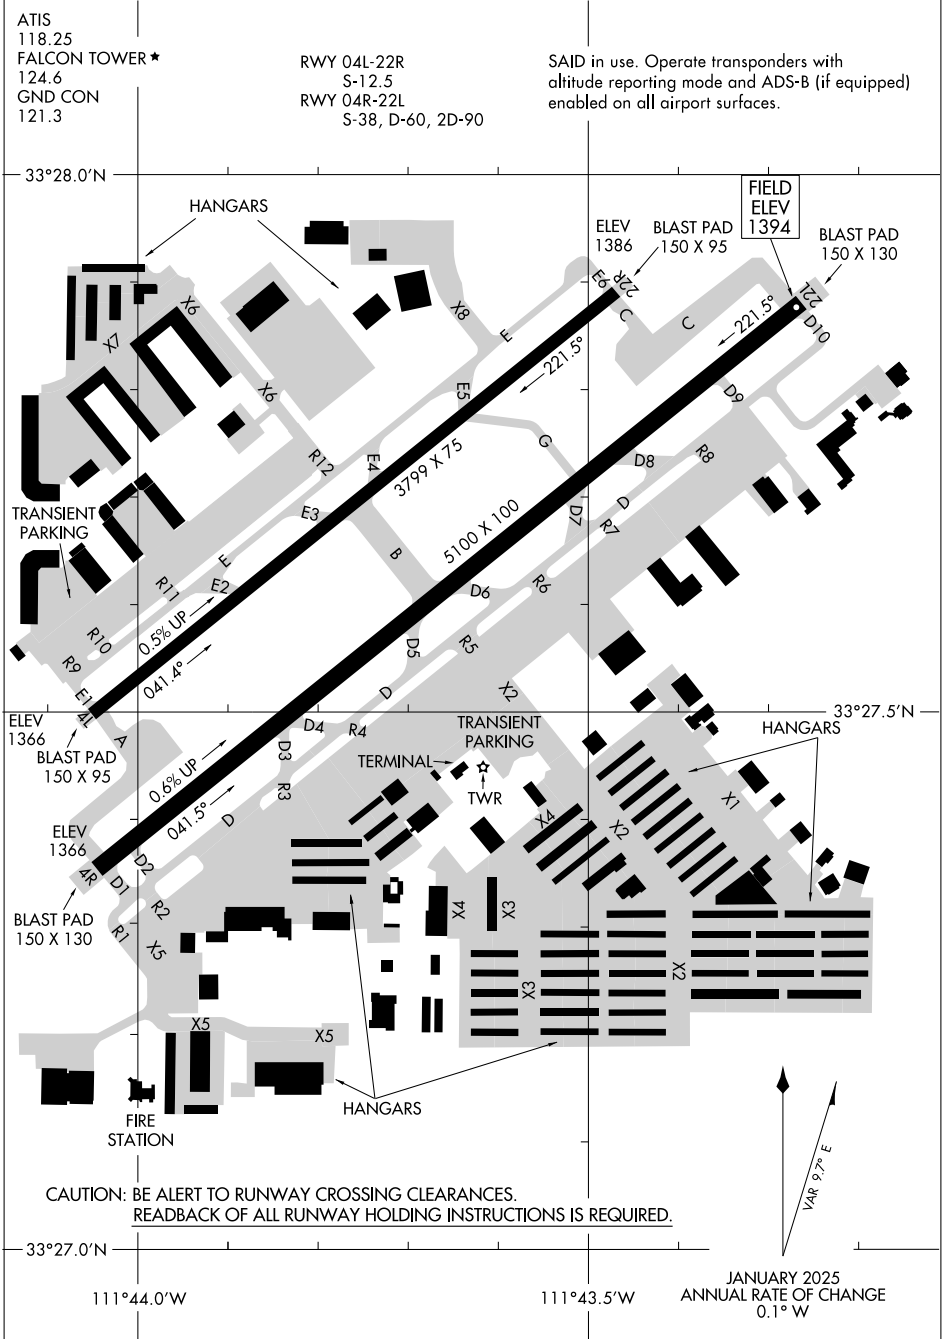

26022

# AIRPORT DIAGRAM

AL-6647 (FAA)

FALCON FLD (F'F'Z)  
MESA, ARIZONA

ATIS  
118.25  
FALCON TOWER ★  
124.6  
GND CON  
121.3

RWY 04L-22R  
S-12.5  
RWY 04R-22L  
S-38, D-60, 2D-90

SAID in use. Operate transponders with altitude reporting mode and ADS-B (if equipped) enabled on all airport surfaces.

SW-4, 16 APR 2026 to 14 MAY 2026

SW-4, 16 APR 2026 to 14 MAY 2026

CAUTION: BE ALERT TO RUNWAY CROSSING CLEARANCES.  
READBACK OF ALL RUNWAY HOLDING INSTRUCTIONS IS REQUIRED.

JANUARY 2025  
ANNUAL RATE OF CHANGE  
0.1° W

# AIRPORT DIAGRAM

26022

MESA, ARIZONA  
FALCON FLD (F'F'Z)