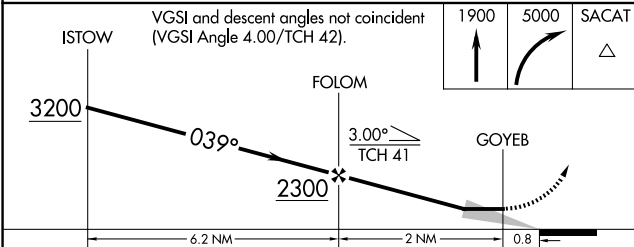

WAAS CH 90525 W04B	APP CRS 039°	Rwy Ldg TDZE Apt Elev	5100 1384 1394
--	------------------------	-----------------------------	---

RNAV (GPS) RWY 4R

FALCON FLD (F'F'Z)

RNP APCH - GPS.		MISSED APPROACH: Climb to 1900 then climbing right turn to 5000 direct SACAT and hold, continue climb-in-hold to 5000.		
ATIS 118.25	PHOENIX APP CON 120.7 239.0	FALCON TOWER ★ 124.6 (CTAF) 0	GND CON 121.3	UNICOM 122.95

ELEV 1394	TDZE 1384
-----------	-----------

CATEGORY	A	B	C	D
LP MDA	1680-1 296 (300-1)			NA
LNAV MDA	1800-1 416 (500-1)	1800-1½ 416 (500-1½)		NA
CIRCLING	1880-1 486 (500-1)	1980-1 586 (600-1)	2100-2 706 (800-2)	NA