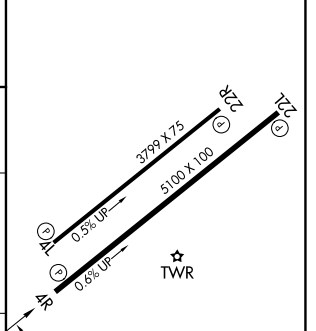

WAAS CH 90525 W04B	APP CRS 039°	Rwy Ldg TDZE Apt Elev	5100 1384 1394
--	------------------------	-----------------------------	---

RNAV (GPS) RWY 4R

FALCON FLD (F'F'Z)

RNP APCH - GPS.		MISSED APPROACH: Climb to 1900 then climbing right turn to 5000 direct SACAT and hold, continue climb-in-hold to 5000.		
ATIS 118.25	PHOENIX APP CON 120.7 239.0	FALCON TOWER ★ 124.6 (CTAF) 0	GND CON 121.3	UNICOM 122.95

ELEV 1394	TDZE 1384
-----------	-----------

CATEGORY	A	B	C	D
LP MDA	1680-1 296 (300-1)			NA
LNAV MDA	1800-1 416 (500-1)	1800-1½ 416 (500-1½)		NA
CIRCLING	1880-1 486 (500-1)	1980-1 586 (600-1)	2100-2 706 (800-2)	NA