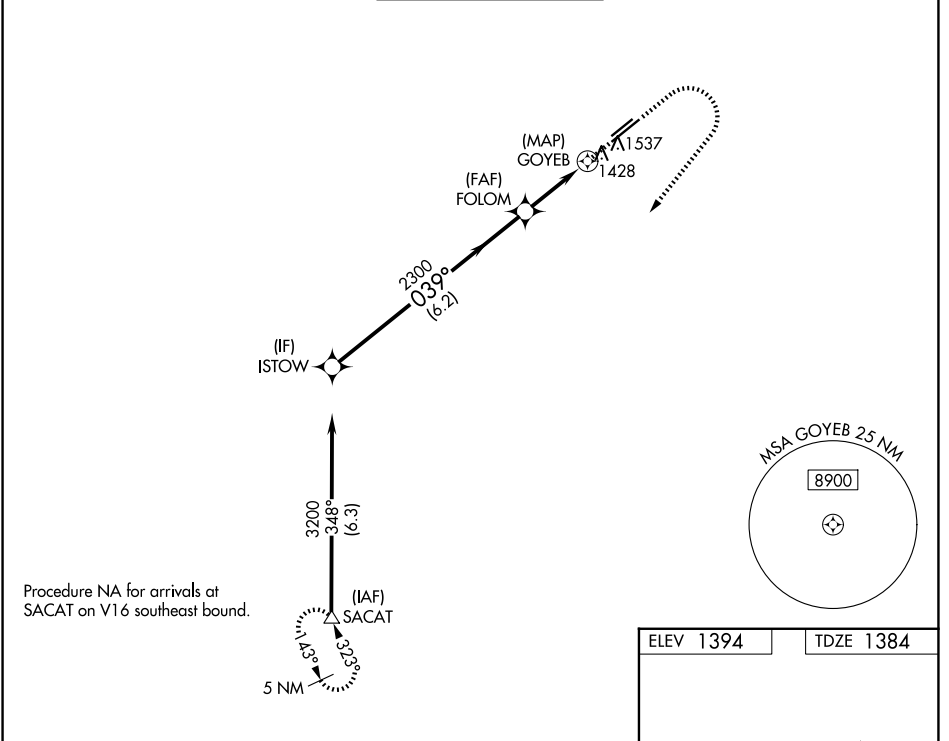

WAAS CH 90525 W04B	APP CRS 039°	Rwy Ldg TDZE Apt Elev	5100 1384 1394
--	------------------------	-----------------------------	---

RNAV (GPS) RWY 4R

FALCON FLD (F'F'Z)

RNP APCH - GPS.		MISSED APPROACH: Climb to 1900 then climbing right turn to 5000 direct SACAT and hold, continue climb-in-hold to 5000.		
ATIS 118.25	PHOENIX APP CON 120.7 239.0	FALCON TOWER ★ 124.6 (CTAF) 0	GND CON 121.3	UNICOM 122.95

ELEV 1394	TDZE 1384
-----------	-----------

CATEGORY	A	B	C	D
LP MDA	1680-1 296 (300-1)			NA
LNAV MDA	1800-1 416 (500-1)	1800-1½ 416 (500-1½)		NA
CIRCLING	1880-1 486 (500-1)	1980-1 586 (600-1)	2100-2 706 (800-2)	NA

REIL Rwy 4L, 4R, 22L and 22R
MIRL Rwy 4L-22R and 4R-22L 0

SW-4, 16 APR 2026 to 14 MAY 2026

SW-4, 16 APR 2026 to 14 MAY 2026