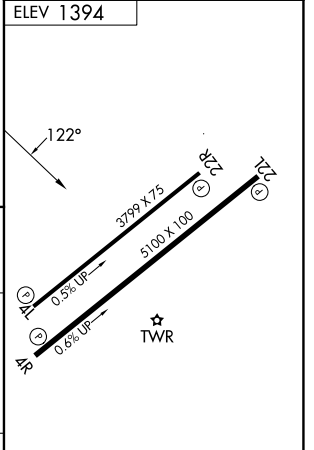

APP CRS 122°	Rwy Ldg TDZE Apt Elev	N/A N/A 1394
------------------------	-----------------------------	---

RNAV (GPS)-B

FALCON FLD (F'F'Z)

RNP APCH.
 Circling Rwy 22L, 22R NA at night. Circling NA for Cat C southeast of Rwy 4R-22L.

MISSED APPROACH: Climb to 5000 direct CLOSE and right turn on track 219° to SACAT and hold, continue climb-in-hold to 5000.

ATIS 118.25	PHOENIX APP CON 120.7 239.0	FALCON TOWER * 124.6 (CTAF) 0	GND CON 121.3	UNICOM 122.95
-----------------------	---------------------------------------	---	-------------------------	-------------------------

CATEGORY	A	B	C	D
CIRCLING	1880-1 486 (500-1)	1980-1 586 (600-1)	2100-2 706 (800-2)	NA

REIL Rwys 4R, 4L, 22L and 22R
 MIRL Rwy 4L-22R and 4R-22L 0

SW-4, 16 APR 2026 to 14 MAY 2026

SW-4, 16 APR 2026 to 14 MAY 2026