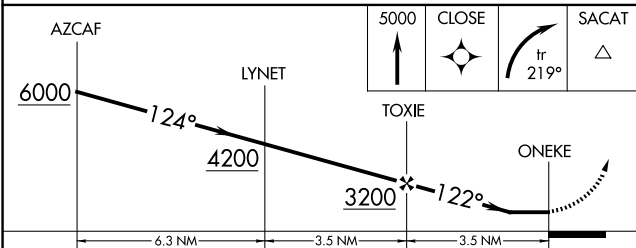

APP CRS 122°	Rwy Ldg TDZE Apt Elev	N/A N/A 1394
------------------------	-----------------------------	---

RNAV (GPS)-B

FALCON FLD (F'F'Z)

RNP APCH.
 Circling Rwy 22L, 22R NA at night. Circling NA for Cat C southeast of Rwy 4R-22L.

MISSED APPROACH: Climb to 5000 direct CLOSE and right turn on track 219° to SACAT and hold, continue climb-in-hold to 5000.

ATIS 118.25	PHOENIX APP CON 120.7 239.0	FALCON TOWER * 124.6 (CTAF) 0	GND CON 121.3	UNICOM 122.95
-----------------------	---------------------------------------	---	-------------------------	-------------------------

CATEGORY	A	B	C	D
CIRCLING	1880-1 486 (500-1)	1980-1 586 (600-1)	2100-2 706 (800-2)	NA

REIL Rwys 4R, 4L, 22L and 22R
 MIRL Rwy 4L-22R and 4R-22L 0

SW-4, 16 APR 2026 to 14 MAY 2026

SW-4, 16 APR 2026 to 14 MAY 2026