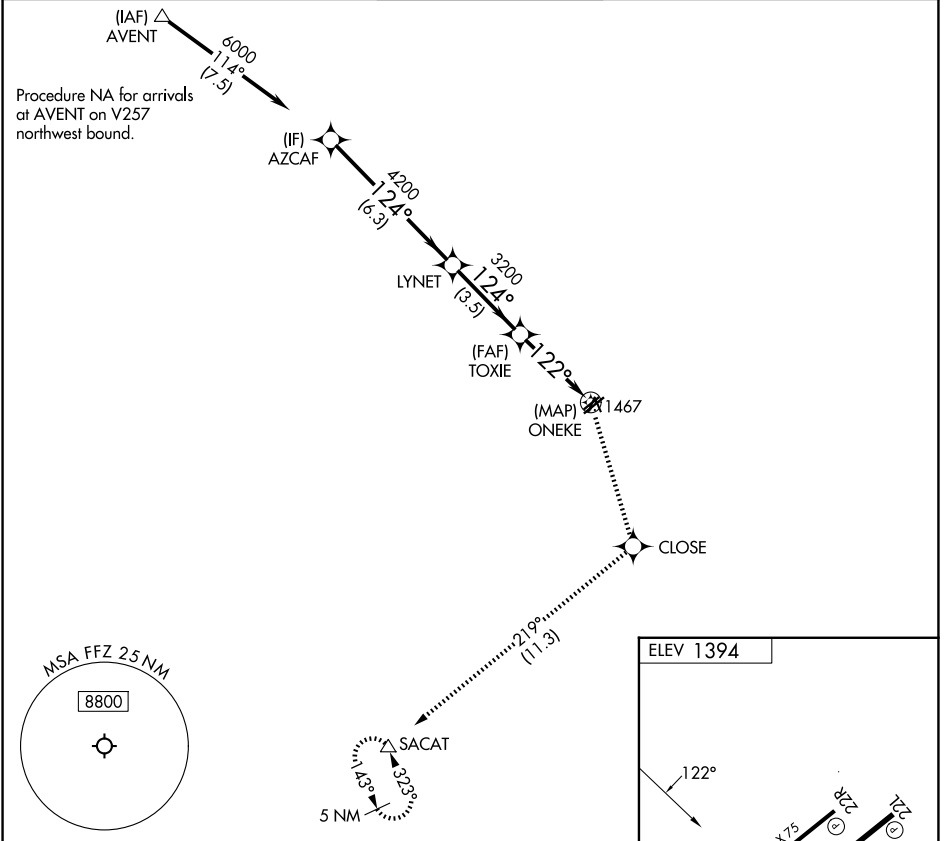

APP CRS 122°	Rwy Ldg TDZE Apt Elev	N/A N/A 1394
------------------------	-----------------------------	---

RNAV (GPS)-B

FALCON FLD (F'F'Z)

RNP APCH.
 Circling Rwy 22L, 22R NA at night. Circling NA for Cat C southeast of Rwy 4R-22L.

MISSED APPROACH: Climb to 5000 direct CLOSE and right turn on track 219° to SACAT and hold, continue climb-in-hold to 5000.

ATIS 118.25	PHOENIX APP CON 120.7 239.0	FALCON TOWER * 124.6 (CTAF) 0	GND CON 121.3	UNICOM 122.95
-----------------------	---------------------------------------	---	-------------------------	-------------------------

CATEGORY	A	B	C	D
CIRCLING	1880-1 486 (500-1)	1980-1 586 (600-1)	2100-2 706 (800-2)	NA

REIL Rwys 4R, 4L, 22L and 22R
 MIRL Rwy 4L-22R and 4R-22L 0

SW-4, 16 APR 2026 to 14 MAY 2026

SW-4, 16 APR 2026 to 14 MAY 2026