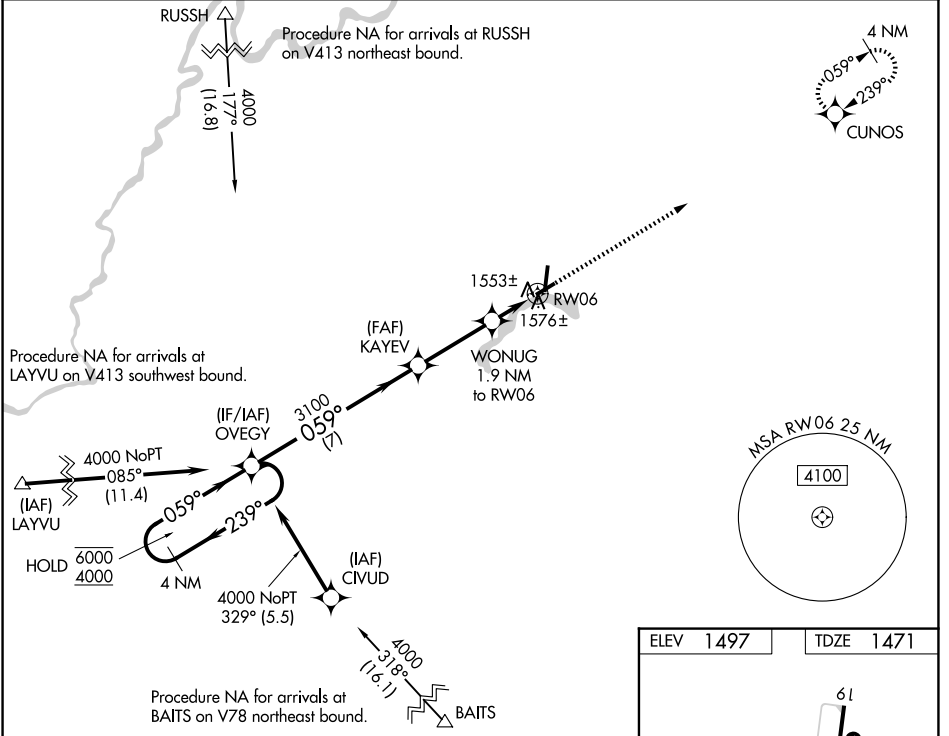

WAAS CH 49126 W06A	APP CRS 059°	Rwy Ldg TDZE Apf Elev	3951 1471 1497
--	------------------------	-----------------------------	---

RNAV (GPS) RWY 6

PRICE COUNTY (PBH)

RNP APCH.	MISSED APPROACH: Climb to 4200 direct CUNOS and hold.
<p>▼ Rwy 6 helicopter visibility reduction below 1 SM NA.</p> <p>▲ Straight-in Rwy 6 NA at night, Circling Rwy 6, 24 NA at night.</p>	

AWOS-3 125.875	MINNEAPOLIS CENTER 133.65 281.5	UNICOM 122.8 (CTAF) 0
--------------------------	---	---------------------------------

CATEGORY	A	B	C	D
LP MDA	1840-1 369 (400-1)			
LNAV MDA	1860-1	389 (400-1)	1860-1½	389 (400-1½)
CIRCLING	1960-1	463 (500-1)	2000-1½ 503 (600-1½)	2260-2½ 763 (800-2½)

EC-3, 16 APR 2026 to 14 MAY 2026

EC-3, 16 APR 2026 to 14 MAY 2026