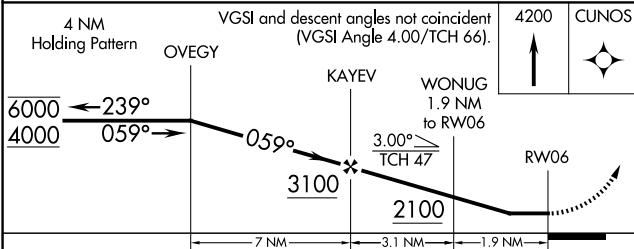

WAAS CH 49126 W06A	APP CRS 059°	Rwy Ldg TDZE Apf Elev	3951 1471 1497

RNAV (GPS) RWY 6

PRICE COUNTY (PBH)

RNP APCH.	MISSED APPROACH: Climb to 4200 direct CUNOS and hold.
▼ Rwy 6 helicopter visibility reduction below 1 SM NA. ▲ Straight-in Rwy 6 NA at night, Circling Rwy 6, 24 NA at night.	

AWOS-3 125.875	MINNEAPOLIS CENTER 133.65 281.5	UNICOM 122.8 (CTAF) 0

CATEGORY	A	B	C	D
LP MDA	1840-1 369 (400-1)			
LNAV MDA	1860-1	389 (400-1)	1860-1½	389 (400-1½)
CIRCLING	1960-1	463 (500-1)	2000-1½ 503 (600-1½)	2260-2½ 763 (800-2½)

EC-3, 16 APR 2026 to 14 MAY 2026

EC-3, 16 APR 2026 to 14 MAY 2026