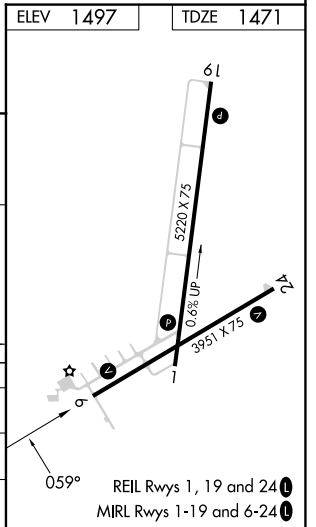

WAAS CH 49126 W06A	APP CRS 059°	Rwy Ldg TDZE Apf Elev	3951 1471 1497

RNAV (GPS) RWY 6

PRICE COUNTY (PBH)

RNP APCH.	MISSED APPROACH: Climb to 4200 direct CUNOS and hold.
▼ Rwy 6 helicopter visibility reduction below 1 SM NA. ▲ Straight-in Rwy 6 NA at night, Circling Rwy 6, 24 NA at night.	

AWOS-3 125.875	MINNEAPOLIS CENTER 133.65 281.5	UNICOM 122.8 (CTAF) 0

CATEGORY	A	B	C	D
LP MDA	1840-1 369 (400-1)			
LNAV MDA	1860-1	389 (400-1)	1860-1½	389 (400-1½)
CIRCLING	1960-1	463 (500-1)	2000-1½ 503 (600-1½)	2260-2½ 763 (800-2½)

EC-3, 16 APR 2026 to 14 MAY 2026

EC-3, 16 APR 2026 to 14 MAY 2026