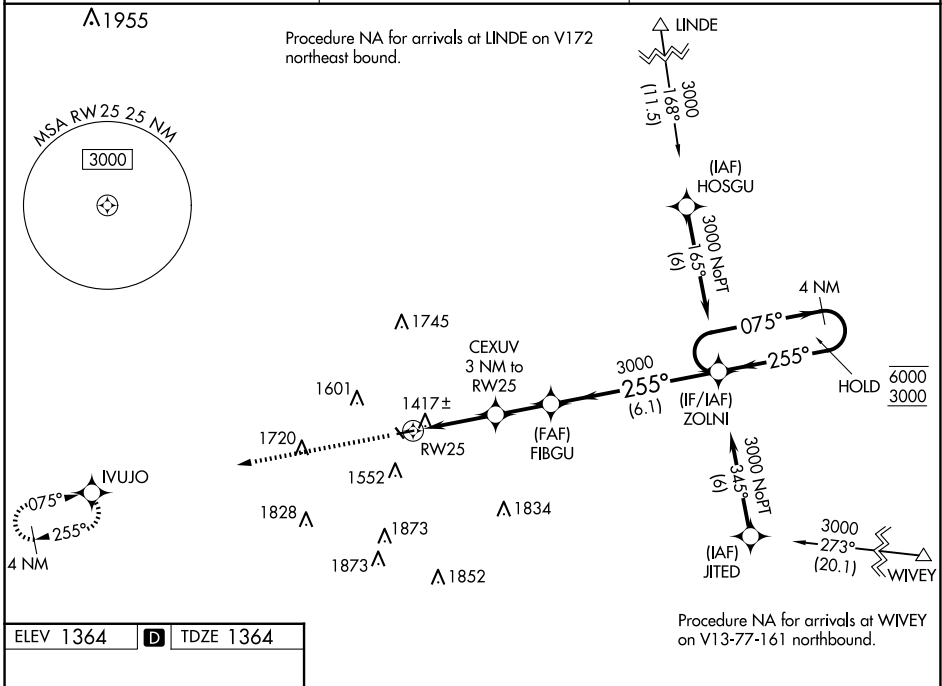

WAAS CH 87141 W25A	APP CRS 255°	Rwy Idg TDZE Apt Elev	3400 1364 1364
--	------------------------	-----------------------------	---

RNAV (GPS) RWY 25

GREENFIELD MUNI (GFZ)

RNP APCH.	Circling Rwy 14, 32 NA at night. Baro-VNAV NA. Use Creston altimeter setting.	MISSED APPROACH: Climb to 3000 direct IVUJO and hold.
▽ ▲ NA		

CSQ AWOS-3 124.75	MINNEAPOLIS CENTER 125.65 306.95	CTAF 122.90
-----------------------------	--	-----------------------

ELEV 1364	D	TDZE 1364
-----------	----------	-----------

CATEGORY	A	B	C	D
LPV DA		1666-1 302 (400-1)		NA
LNAV/VNAV DA		1666-1 302 (400-1)		NA
LNAV MDA		1720-1 356 (400-1)		NA
C CIRCLING	1900-1 536 (600-1)	2080-1 716 (800-1)	2260-2¾ 896 (900-2¾)	NA

NC-3, 16 APR 2026 to 14 MAY 2026

NC-3, 16 APR 2026 to 14 MAY 2026