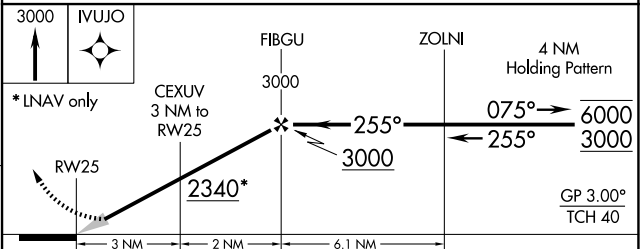

CATEGORY	A	B	C	D
LPV DA		1666-1 302 (400-1)		NA
LNAV/VNAV DA		1666-1 302 (400-1)		NA
LNAV MDA		1720-1 356 (400-1)		NA
C CIRCLING	1900-1 536 (600-1)	2080-1 716 (800-1)	2260-2¾ 896 (900-2¾)	NA

NC-3, 16 APR 2026 to 14 MAY 2026

NC-3, 16 APR 2026 to 14 MAY 2026