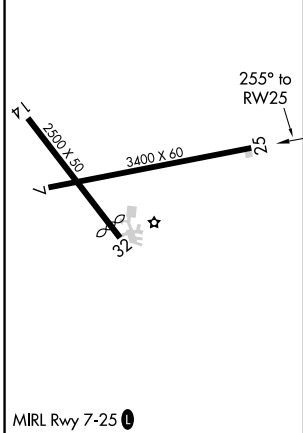

CATEGORY	A	B	C	D
LPV DA		1666-1 302 (400-1)		NA
LNAV/VNAV DA		1666-1 302 (400-1)		NA
LNAV MDA		1720-1 356 (400-1)		NA
C CIRCLING	1900-1 536 (600-1)	2080-1 716 (800-1)	2260-2¾ 896 (900-2¾)	NA

NC-3, 16 APR 2026 to 14 MAY 2026

NC-3, 16 APR 2026 to 14 MAY 2026