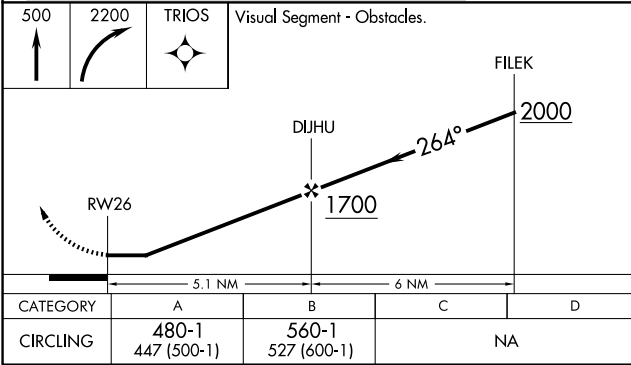

APP CRS 264°	Rwy Ldg TDZE Apt Elev	N/A N/A 33

RNAV (GPS)-A

RWJ AIRPARK (54T)

RNP APCH - GPS.	▼ Circling NA to Rwy's 14 and 32. Procedure NA at night. ▲ NA Use HOU altimeter setting.	MISSED APPROACH: Climb to 500 then climbing right turn to 2200 direct TRIOS and hold.

HOU ASOS 124.6	HOUSTON APP CON 134.45 284.0	UNICOM 122.7 (CTAF)

CATEGORY	A	B	C	D	LIRL Rwy 8-26
CIRCLING	480-1 447 (500-1)	560-1 527 (600-1)	NA		

SC-5, 16 APR 2026 to 14 MAY 2026

SC-5, 16 APR 2026 to 14 MAY 2026