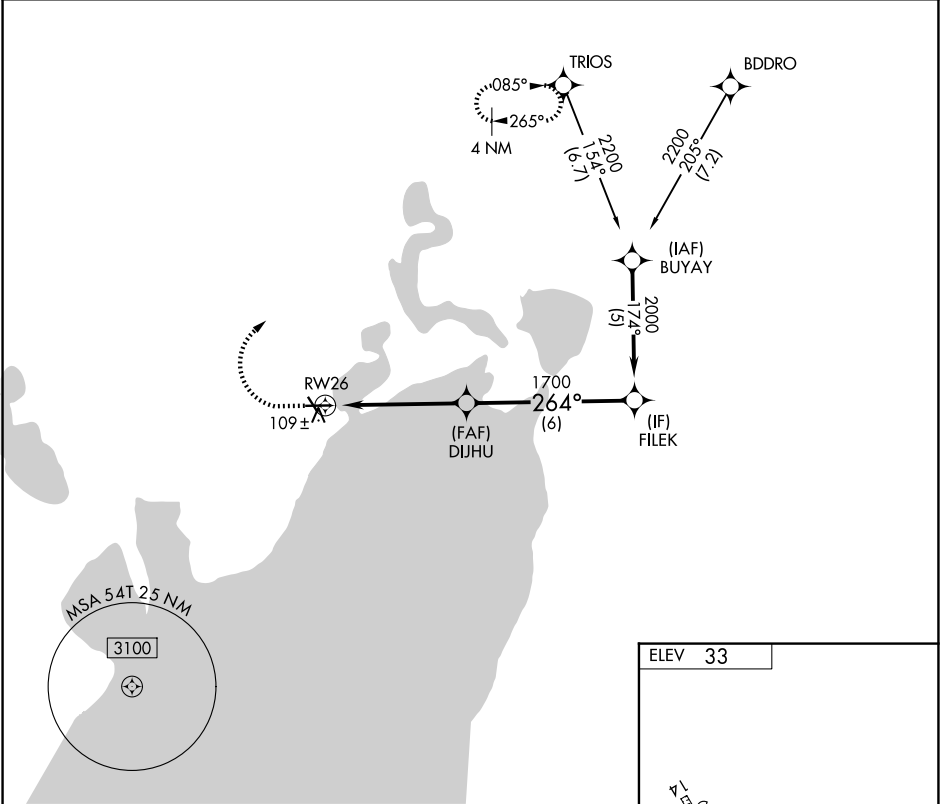

APP CRS 264°	Rwy Ldg TDZE Apt Elev	N/A N/A 33
------------------------	-----------------------------	---------------------------------------

RNAV (GPS)-A

RWJ AIRPARK (54T)

RNP APCH - GPS.	<p>▼ Circling NA to Rwy's 14 and 32. Procedure NA at night. ▲ NA Use HOU altimeter setting.</p>	MISSED APPROACH: Climb to 500 then climbing right turn to 2200 direct TRIOS and hold.
-----------------	--	---

HOU ASOS 124.6	HOUSTON APP CON 134.45 284.0	UNICOM 122.7 (CTAF)
--------------------------	--	-------------------------------

CATEGORY	A	B	C	D	LIRL Rwy 8-26
CIRCLING	480-1 447 (500-1)	560-1 527 (600-1)	NA		

SC-5, 16 APR 2026 to 14 MAY 2026

SC-5, 16 APR 2026 to 14 MAY 2026