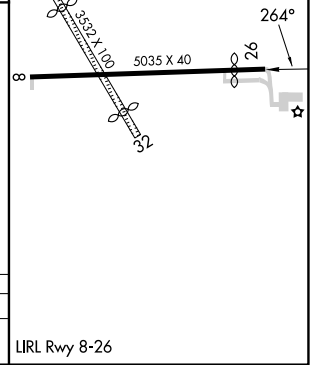

APP CRS 264°	Rwy Ldg TDZE Apt Elev	N/A N/A 33
------------------------	-----------------------------	---------------------------------------

RNAV (GPS)-A

RWJ AIRPARK (54T)

RNP APCH - GPS.	<p>▼ Circling NA to Rwy's 14 and 32. Procedure NA at night. ▲ NA Use HOU altimeter setting.</p>	MISSED APPROACH: Climb to 500 then climbing right turn to 2200 direct TRIOS and hold.
-----------------	--	---

HOU ASOS 124.6	HOUSTON APP CON 134.45 284.0	UNICOM 122.7 (CTAF)
--------------------------	--	-------------------------------

CATEGORY	A	B	C	D	LIRL Rwy 8-26
CIRCLING	480-1 447 (500-1)	560-1 527 (600-1)	NA		