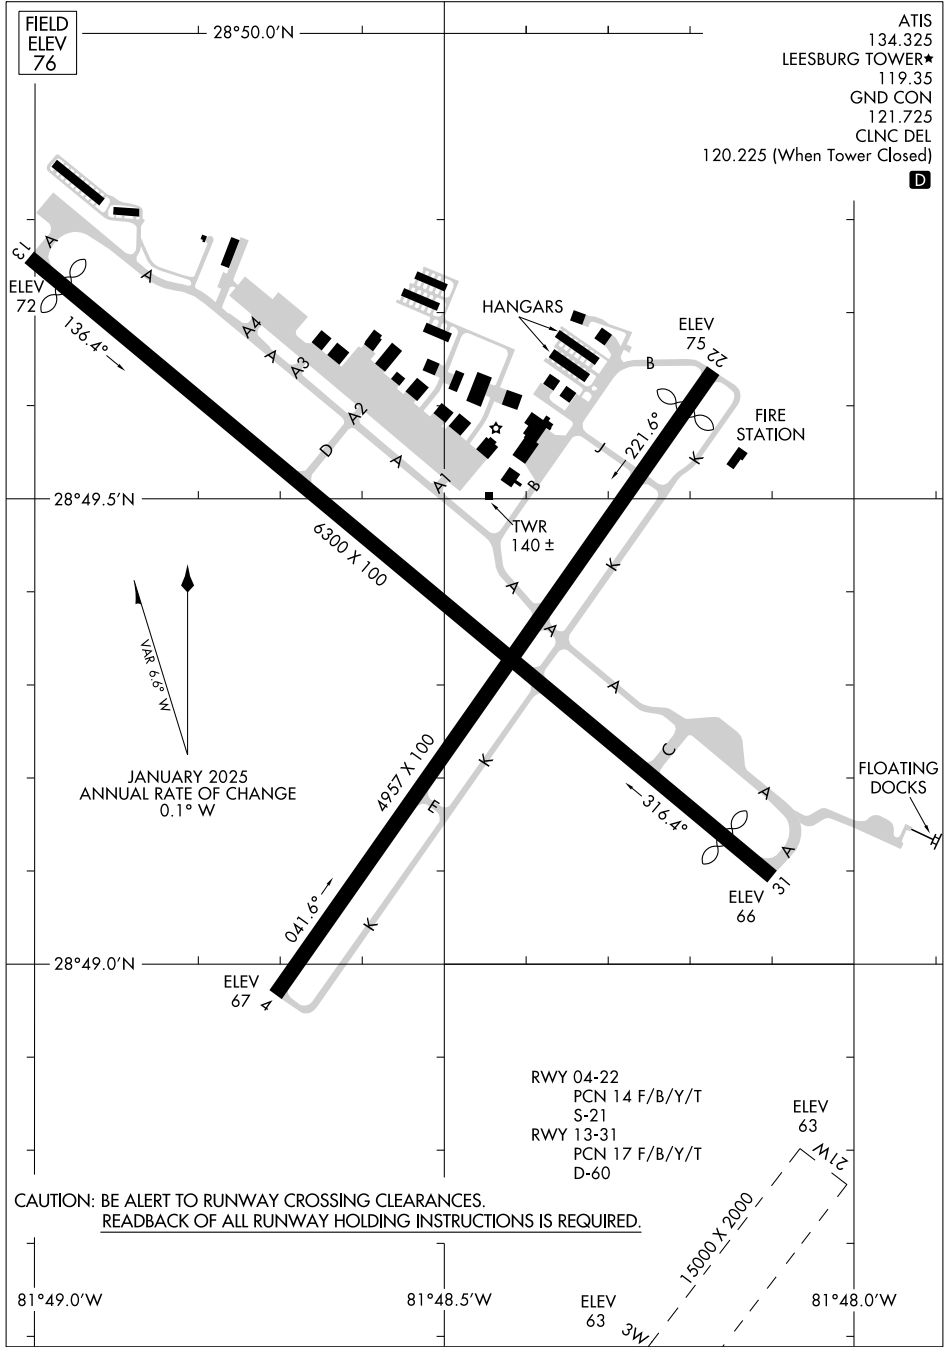

# AIRPORT DIAGRAM

AL-6676 (FAA)

LEESBURG INTL (LEE)  
LEESBURG, FLORIDA

ATIS 134.325  
 LEESBURG TOWER\* 119.35  
 GND CON 121.725  
 CLNC DEL 120.225 (When Tower Closed)

**D**

SE-3, 16 APR 2026 to 14 MAY 2026

SE-3, 16 APR 2026 to 14 MAY 2026