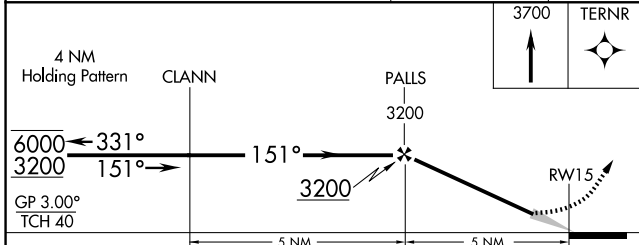

WAAS CH 50322 W15A	APP CRS 151°	Rwy Ldg TDZE Apt Elev	3601 1569 1570
--	------------------------	-----------------------------	---

RNAV (GPS) RWY 15

MILLER MUNI (MKA)

RNP APCH - GPS.	MISSED APPROACH: Climb to 3700 direct TERNR and hold.
<p>▼ Baro-VNAV NA. Use Huron altimeter setting.</p> <p>▲ NA</p>	

HON ASOS 118.125	MINNEAPOLIS CENTER 125.1 269.1	CTAF 122.9	GCO 121.725	122.80
----------------------------	--	----------------------	-----------------------	---------------

NC-1, 16 APR 2026 to 14 MAY 2026

NC-1, 16 APR 2026 to 14 MAY 2026

CATEGORY	A	B	C	D
LPV DA	1883-1	314 (400-1)		NA
LNAV/VNAV DA	1964-1 3/8	395 (400-1 1/8)		NA
LNAV MDA	2100-1	531 (600-1)		NA
CIRCLING	2180-1 610 (700-1)	2220-1 650 (700-1)		NA