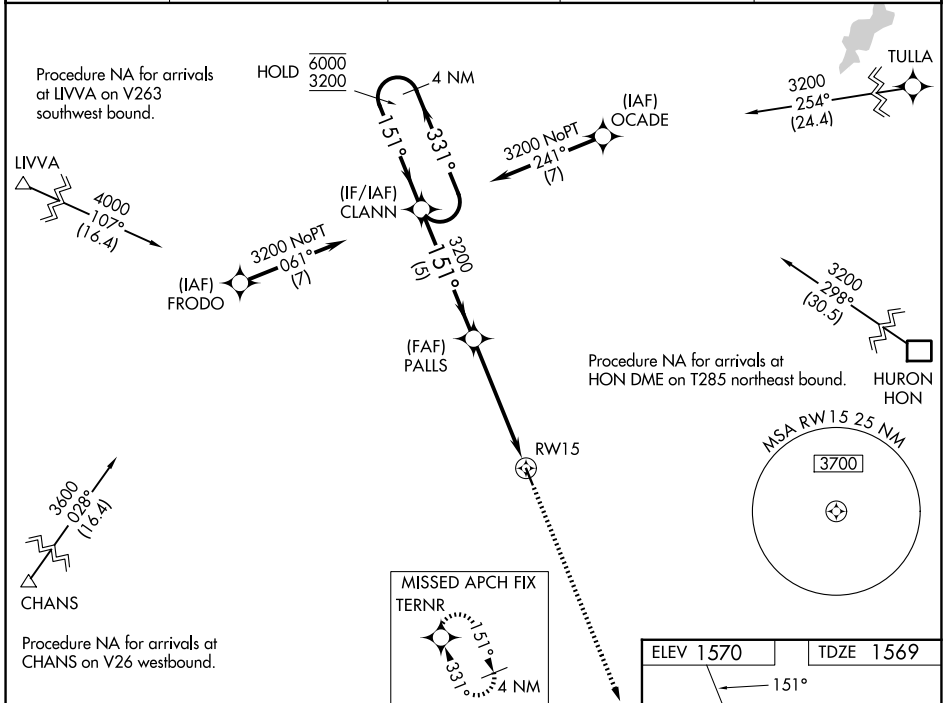

WAAS CH 50322 W15A	APP CRS 151°	Rwy Ldg TDZE Apt Elev	3601 1569 1570
--	------------------------	-----------------------------	---

RNAV (GPS) RWY 15

MILLER MUNI (MKA)

RNP APCH - GPS.	MISSED APPROACH: Climb to 3700 direct TERNR and hold.
<p>▼ Baro-VNAV NA. Use Huron altimeter setting.</p> <p>▲ NA</p>	

HON ASOS 118.125	MINNEAPOLIS CENTER 125.1 269.1	CTAF 122.9	GCO 121.725	122.80
----------------------------	--	----------------------	-----------------------	---------------

NC-1, 16 APR 2026 to 14 MAY 2026

NC-1, 16 APR 2026 to 14 MAY 2026

CATEGORY	A	B	C	D
LPV DA	1883-1	314 (400-1)		NA
LNAV/VNAV DA	1964-1 3/8	395 (400-1 1/8)		NA
LNAV MDA	2100-1	531 (600-1)		NA
CIRCLING	2180-1 610 (700-1)	2220-1 650 (700-1)		NA