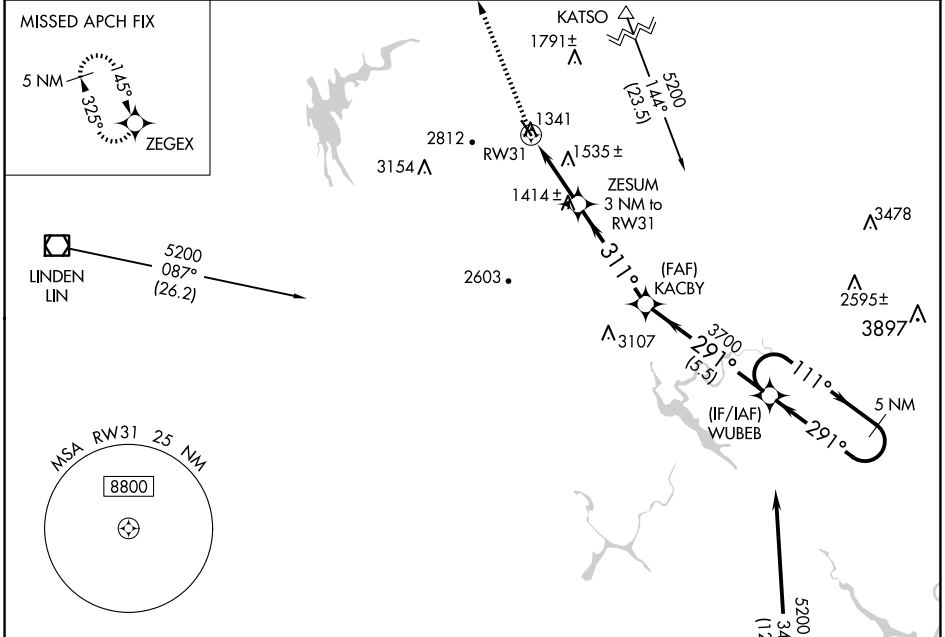

WAAS CH 81842 W31A	APP CRS 311°	Rwy Idg TDZE Apt Elev	3602 1328 1328
--	------------------------	-----------------------------	---

RNAV (GPS) RWY 31

CALAVERAS COUNTY/MAURY RASMUSSEN FLD (CPU)

RNP APCH. MISSED APPROACH: Climb to 4400 direct ZEGEX and hold, continue climb-in-hold to 4400.

Circling NA southwest of Rwy 31-13.

AWOS-3P 118.525	NORCAL APP CON 125.1 363.2	UNICOM 123.0 (CTAF)
---------------------------	--------------------------------------	-------------------------------

ELEV 1328	TDZE 1328
-----------	-----------

CATEGORY	A	B	C	D
LP MDA	1600-1 272 (300-1)			NA
LNAV MDA	1860-1	532 (600-1)	1860-1½ 532 (600-1½)	NA
CIRCLING	1860-1 532 (600-1)	2040-1 712 (800-1)	2360-3 1032 (1100-3)	NA

SW-2, 16 APR 2026 to 14 MAY 2026

SW-2, 16 APR 2026 to 14 MAY 2026