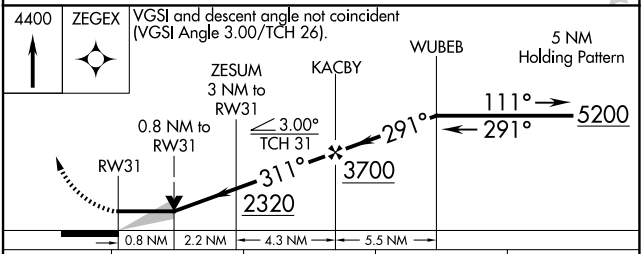

CATEGORY	A	B	C	D
LP MDA	1600-1 272 (300-1)			NA
LNAV MDA	1860-1	532 (600-1)	1860-1½ 532 (600-1½)	NA
CIRCLING	1860-1 532 (600-1)	2040-1 712 (800-1)	2360-3 1032 (1100-3)	NA

SW-2, 16 APR 2026 to 14 MAY 2026

SW-2, 16 APR 2026 to 14 MAY 2026