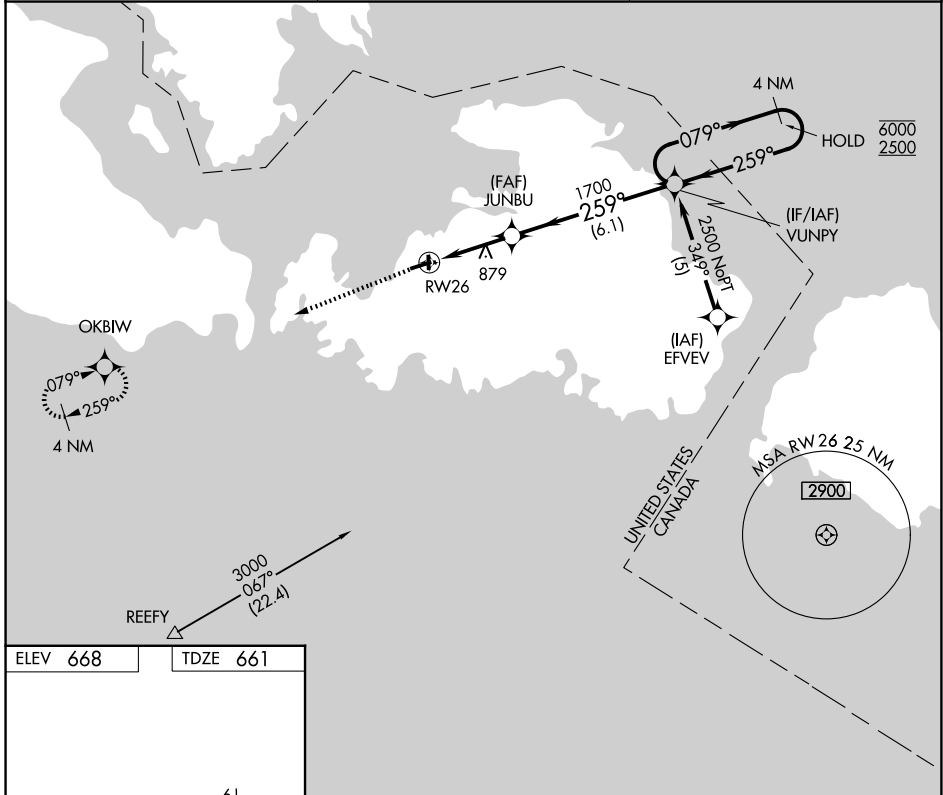

APP CRS 259°	Rwy Idg TDZE Apt Elev	3830 661 668
------------------------	-----------------------------	---

RNAV (GPS) RWY 26

DRUMMOND ISLAND (DRM)

RNP APCH.

▼ Rwy 26 helicopter visibility reduction below 1 SM NA. Procedure NA at night. Circling to Rwy 1-19 NA. MISSED APPROACH: Climb to 3000 direct OKBIW and hold.

AWOS-3P 118.325	TORONTO CENTER 132.65 344.5	UNICOM 122.8 (CTAF)
---------------------------	---------------------------------------	-------------------------------

ELEV 668	TDZE 661
----------	----------

CATEGORY	A	B	C	D
LNAV MDA	1180-1	519 (600-1)	1180-1½ 519 (600-1½)	NA
CIRCLING	1180-1	512 (600-1)	1240-1½ 572 (600-1½)	NA

EC-1, 16 APR 2026 to 14 MAY 2026

EC-1, 16 APR 2026 to 14 MAY 2026