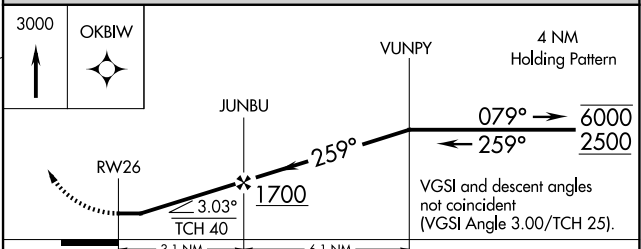

CATEGORY	A	B	C	D
LNAV MDA	1180-1	519 (600-1)	1180-1½ 519 (600-1½)	NA
CIRCLING	1180-1	512 (600-1)	1240-1½ 572 (600-1½)	NA

EC-1, 16 APR 2026 to 14 MAY 2026

EC-1, 16 APR 2026 to 14 MAY 2026