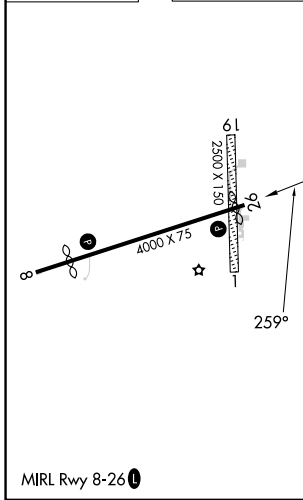

APP CRS 259°	Rwy Idg TDZE Apt Elev	3830 661 668
------------------------	-----------------------------	---

RNAV (GPS) RWY 26

DRUMMOND ISLAND (DRM)

RNP APCH.

▼ Rwy 26 helicopter visibility reduction below 1 SM NA. Procedure NA at night. Circling to Rwy 1-19 NA. MISSED APPROACH: Climb to 3000 direct OKBIW and hold.

AWOS-3P 118.325	TORONTO CENTER 132.65 344.5	UNICOM 122.8 (CTAF)
---------------------------	---------------------------------------	-------------------------------

ELEV 668	TDZE 661
----------	----------