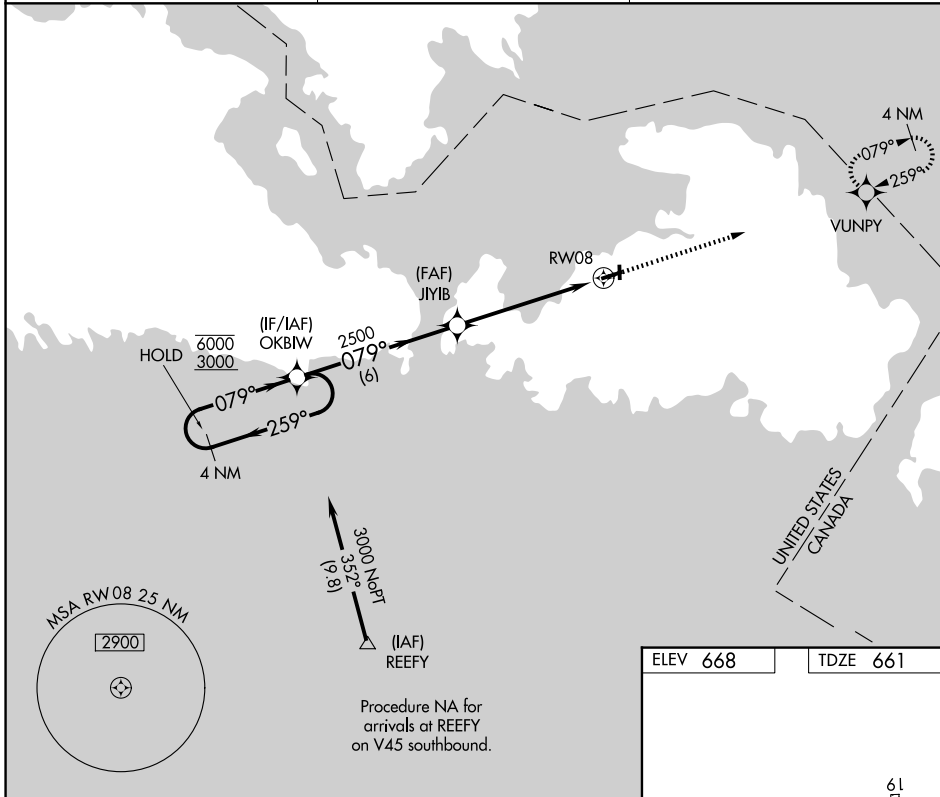

# RNAV (GPS) RWY 8

DRUMMOND ISLAND (DRM)

RNP APCH.

**▼** Rwy 8 helicopter visibility reduction below 1 SM NA.  
Procedure NA at night. Circling to Rwy 1-19 NA.

MISSED APPROACH: Climb to 2500 direct VUNPY and hold.

AWOS-3P <b>118.325</b>	TORONTO CENTER <b>132.65 344.5</b>	UNICOM <b>122.8 (CTAF) 0</b>
---------------------------	---------------------------------------	---------------------------------

ELEV 668	TDZE 661
----------	----------