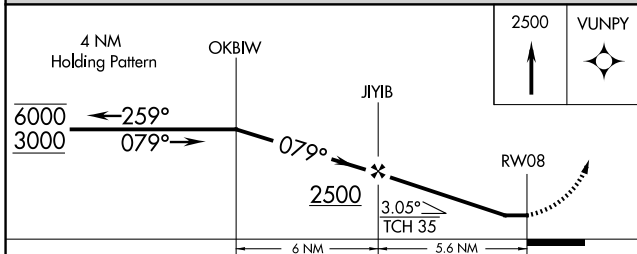

# RNAV (GPS) RWY 8

DRUMMOND ISLAND (DRM)

RNP APCH.

**▼** Rwy 8 helicopter visibility reduction below 1 SM NA.  
Procedure NA at night. Circling to Rwy 1-19 NA.

MISSED APPROACH: Climb to 2500 direct VUNPY and hold.

AWOS-3P <b>118.325</b>	TORONTO CENTER <b>132.65 344.5</b>	UNICOM <b>122.8 (CTAF) 0</b>
---------------------------	---------------------------------------	---------------------------------

ELEV 668	TDZE 661
----------	----------