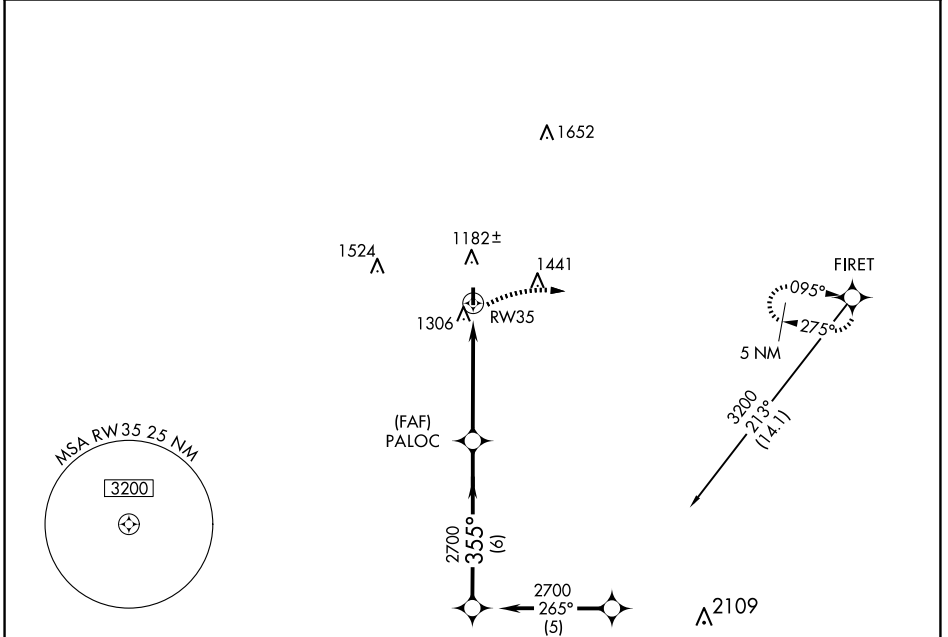

APP CRS 355°	Rwy Idg 3007
	TDZE 1085
	Apt Elev 1092

RNAV (GPS) RWY 35

MEDFORD MUNI (O53)

RNP APCH.	MISSED APPROACH: Climbing right turn to 5000 direct FIRET and hold.
▲ NA Use Ponca City Rgnl altimeter setting. Procedure NA at night.	

PNC ASOS 134.075	VANCE APP CON* 118.075 273.475	UNICOM 122.8 (CTAF)

SC-1, 16 APR 2026 to 14 MAY 2026

SC-1, 16 APR 2026 to 14 MAY 2026