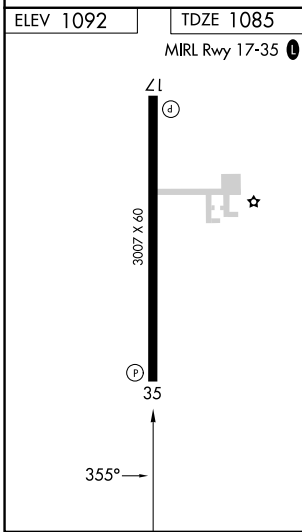

CATEGORY	A	B	C	D
LNAV MDA	1700-1¼	608 (700-1¼)	NA	
CIRCLING	1740-1¼ 648 (700-1¼)	1840-1¼ 748 (800-1¼)	NA