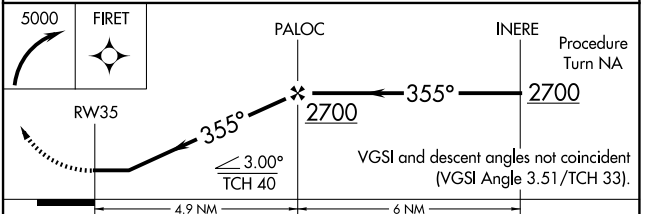

CATEGORY	A	B	C	D
LNAV MDA	1700-1¼	608 (700-1¼)	NA	
CIRCLING	1740-1¼ 648 (700-1¼)	1840-1¼ 748 (800-1¼)	NA