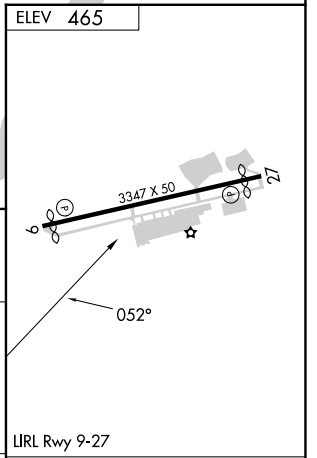

MISSED APPROACH: Climbing left turn to 2000 direct MXE VORTAC and hold.

AWOS-3T 121.4	PHILADELPHIA APP CON 124.35 319.15	CLNC DEL 125.6	UNICOM 123.075 (CTAF)
-------------------------	--	--------------------------	---------------------------------