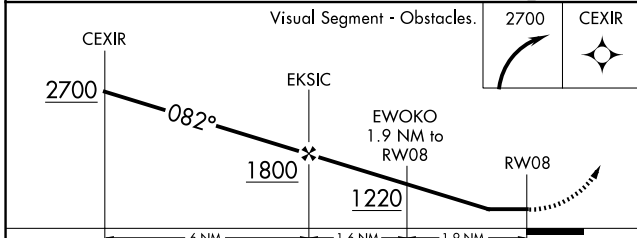

RNAV (GPS) RWY 8

PENNRIDGE (CKZ)

APP CRS 082°	Rwy Idg TDZE Apt Elev	3945 559 568
------------------------	-----------------------------	---

RNP APCH.			MISSED APPROACH: Climbing right turn to 2700 direct CEXIR and hold.
▼ Rwy 8 helicopter visibility reduction below 3/4 SM NA.			
AWOS-3 126.325	PHILADELPHIA APP CON 123.8 291.7	CLNC DEL 118.55	UNICOM 123.0 (CTAF) 0

ELEV 568	TDZE 559
----------	----------

CATEGORY	A	B	C	D
LNVA MDA	1140-1	581 (600-1)	1140-1 3/4 581 (600-1 3/4)	NA
CIRCLING	1260-1	692 (700-1)	1260-2 692 (700-2)	NA

NE-4, 16 APR 2026 to 14 MAY 2026

NE-4, 16 APR 2026 to 14 MAY 2026