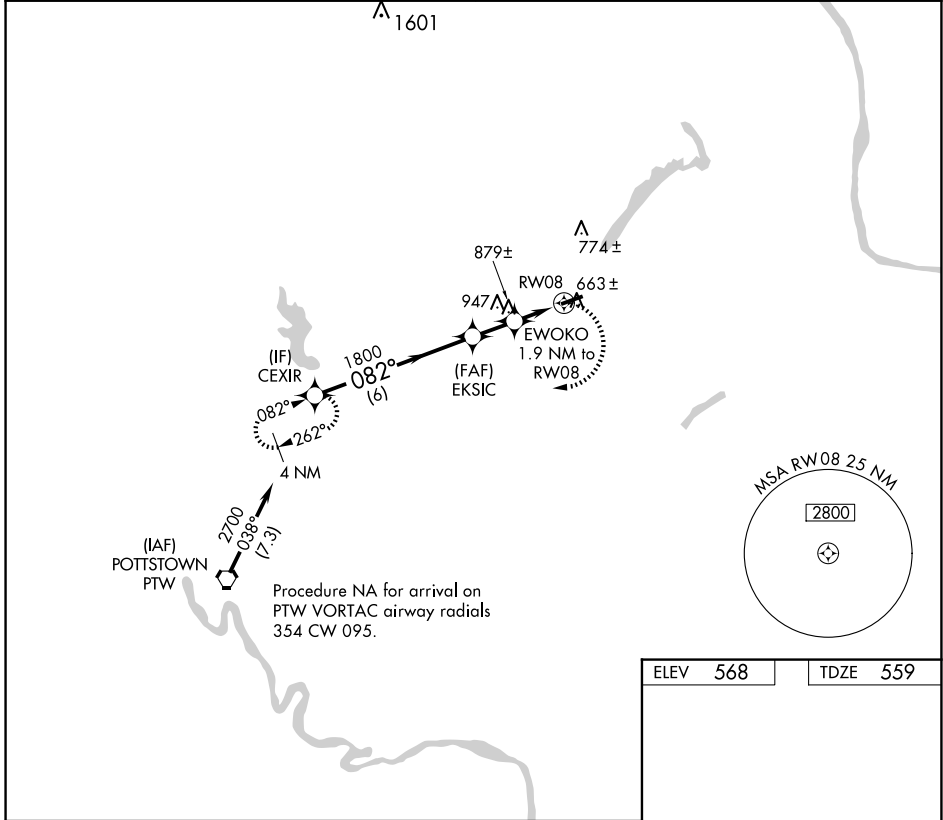

RNAV (GPS) RWY 8

PENNRIDGE (CKZ)

APP CRS 082°	Rwy Idg TDZE Apt Elev	3945 559 568
------------------------	-----------------------------	---

RNP APCH.			MISSED APPROACH: Climbing right turn to 2700 direct CEXIR and hold.
▼ Rwy 8 helicopter visibility reduction below 3/4 SM NA.			
AWOS-3 126.325	PHILADELPHIA APP CON 123.8 291.7	CLNC DEL 118.55	UNICOM 123.0 (CTAF) 0

ELEV 568	TDZE 559
----------	----------

CATEGORY	A	B	C	D
LNVA MDA	1140-1	581 (600-1)	1140-1 3/4 581 (600-1 3/4)	NA
CIRCLING	1260-1	692 (700-1)	1260-2 692 (700-2)	NA

NE-4, 16 APR 2026 to 14 MAY 2026

NE-4, 16 APR 2026 to 14 MAY 2026