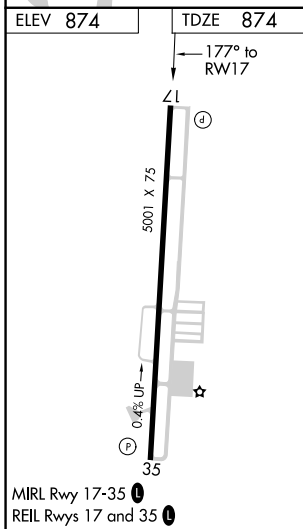

APP CRS	Rwy Idg	5001
177°	TDZE	874
	Apt Elev	874

RNAV (GPS) RWY 17

TAHLEQUAH MUNI (TQH)

⚠ DME/DME RNP-0.3 NA. Visibility reduction by helicopters NA. When local altimeter setting not received, use Muskogee altimeter setting and increase all MDAs 100 feet and increase LNAV Cat C visibility and Circling Cat C visibility 1/4 SM.

⚠ MISSED APPROACH: Climb to 3100 direct SUBME and hold.

AWOS-3P 118.425	MEMPHIS CENTER 126.1 269.0	UNICOM 122.8 (CTAF) 📞
----------------------------------	---	---

SC-1, 16 APR 2026 to 14 MAY 2026

SC-1, 16 APR 2026 to 14 MAY 2026