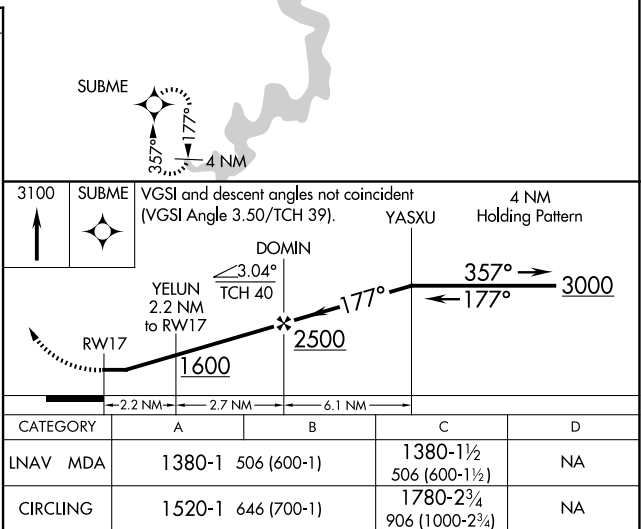

APP CRS	Rwy Idg	5001
177°	TDZE	874
	Apt Elev	874

RNAV (GPS) RWY 17

TAHLEQUAH MUNI (TQH)

⚠ DME/DME RNP-0.3 NA. Visibility reduction by helicopters NA. When local altimeter setting not received, use Muskogee altimeter setting and increase all MDAs 100 feet and increase LNAV Cat C visibility and Circling Cat C visibility 1/4 SM.

⚠ MISSED APPROACH: Climb to 3100 direct SUBME and hold.

AWOS-3P 118.425	MEMPHIS CENTER 126.1 269.0	UNICOM 122.8 (CTAF) 📞
----------------------------------	---	---

SC-1, 16 APR 2026 to 14 MAY 2026

SC-1, 16 APR 2026 to 14 MAY 2026