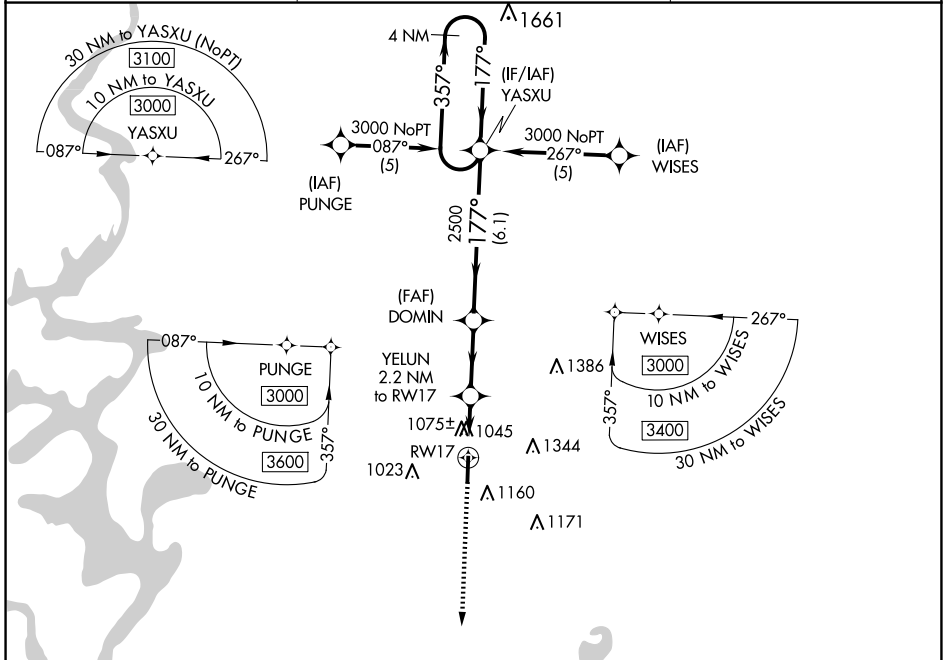

APP CRS	Rwy Idg	5001
177°	TDZE	874
	Apt Elev	874

RNAV (GPS) RWY 17

TAHLEQUAH MUNI (TQH)

⚠ DME/DME RNP-0.3 NA. Visibility reduction by helicopters NA. When local altimeter setting not received, use Muskogee altimeter setting and increase all MDAs 100 feet and increase LNAV Cat C visibility and Circling Cat C visibility 1/4 SM.

⚠ MISSED APPROACH: Climb to 3100 direct SUBME and hold.

AWOS-3P 118.425	MEMPHIS CENTER 126.1 269.0	UNICOM 122.8 (CTAF) 📞
----------------------------------	---	---

SC-1, 16 APR 2026 to 14 MAY 2026

SC-1, 16 APR 2026 to 14 MAY 2026