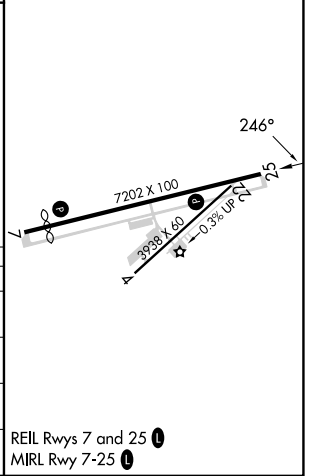

REIL Rws 7 and 25 **0**
MRL Rwy 7-25 **0**