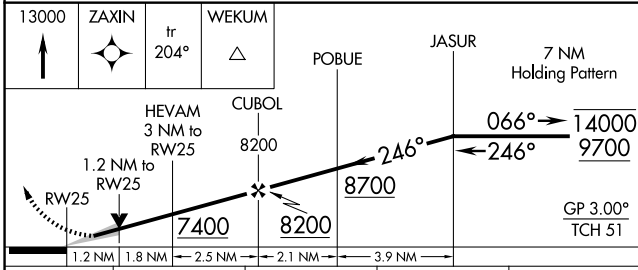

ELEV 6416	D TDZE 6405

CATEGORY	A	B	C	D
LPV DA		6605-¾	200 (200-¾)	
LNAV/VNAV DA		6704-⅞	299 (300-⅞)	
LNAV MDA	6820-1	415 (500-1)	6820-1⅛	415 (500-1⅛)
C CIRCLING	6840-1 424 (500-1)	6880-1 464 (500-1)	7180-2¼ 764 (800-2¼)	7340-3 924 (1000-3)