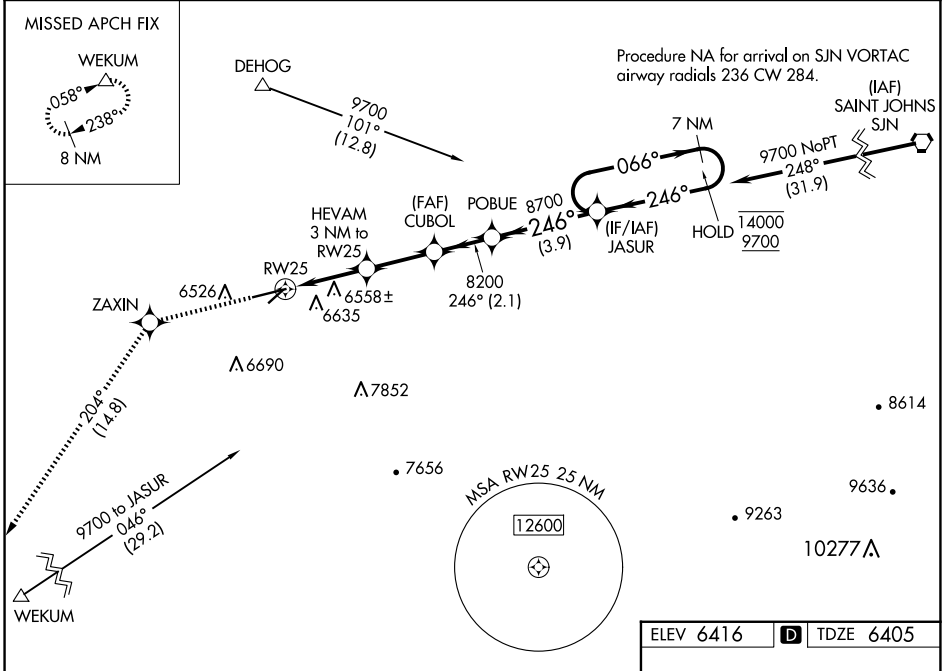

WAAS CH 72718 W25A	APP CRS 246°	Rwy Ldg TDZE Apt Elev 7200 6405 6416
--	------------------------	--

RNAV (GPS) RWY 25

SHOW LOW RGNL (SOW)

RNP APCH-GPS.

⚠ Circling NA southeast of Rws 4 and 25. Circling Rwy 4 NA at night.
⚠ For uncompensated Baro-VNAV systems, LNAV/VNAV NA below -15°C or above 54°C.

MISSED APPROACH: Climb to 13000 direct ZAXIN and on track 204° to WEKUM and hold, continue climb-in-hold to 13000.

AWOS-3 118.075	ALBUQUERQUE CENTER 132.9 239.05	UNICOM 123.0 (CTAF) 0
--------------------------	---	---------------------------------

SW-4, 16 APR 2026 to 14 MAY 2026

SW-4, 16 APR 2026 to 14 MAY 2026

ELEV 6416	D TDZE 6405
-----------	--------------------

CATEGORY	A	B	C	D
LPV DA		6605-¾	200 (200-¾)	
LNAV/VNAV DA		6704-⅞	299 (300-⅞)	
LNAV MDA	6820-1	415 (500-1)	6820-1⅛	415 (500-1⅛)
C CIRCLING	6840-1 424 (500-1)	6880-1 464 (500-1)	7180-2¼ 764 (800-2¼)	7340-3 924 (1000-3)

REIL Rws 7 and 25 **0**
MRL Rwy 7-25 **0**