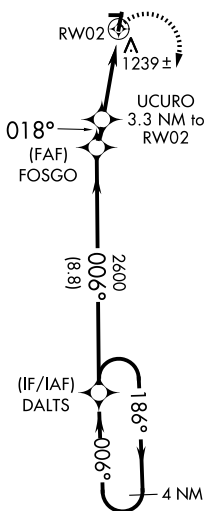

APP CRS 018°	Rwy Ldg TDZE Apt Elev	3400 972 974
------------------------	-----------------------------	---

RNAV (GPS) RWY 2

WADSWORTH MUNI (3G3)

RNP APCH.		MISSED APPROACH: Climbing right turn to 3100 direct DALTS and hold.
▽ ▲ NA	Rwy 2 helicopter visibility reduction below 1 SM NA. Procedure NA at night. Circling NA west of Rwy 2-20. Use Wooster altimeter setting, when not received, use Akron-Canton Rgnl altimeter setting and increase all MDA 40 feet and LNAV visibility Cat C 1/8 SM, Circling Cat B 1/4 SM.	
BJJ ASOS 118.075	CLEVELAND APP CON ★ 125.5 371.875	UNICOM 122.8 (CTAF) 0

Weltzien Skypark

ELEV 974	TDZE 972
----------	----------

CATEGORY	A	B	C	D
LNAV MDA	1620-1	648 (700-1)	1620-1 7/8 648 (700-1 7/8)	NA
CIRCLING	1660-1 686 (700-1)	1760-1 786 (800-1)	1980-3 1006 (1100-2)	NA