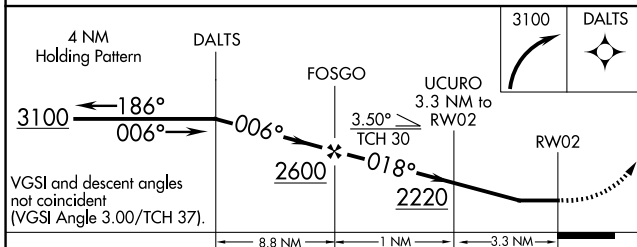

APP CRS 018°	Rwy Ldg TDZE Apt Elev	3400 972 974
------------------------	-----------------------------	---

RNAV (GPS) RWY 2

WADSWORTH MUNI (3G3)

RNP APCH.		MISSED APPROACH: Climbing right turn to 3100 direct DALTS and hold.
▽ ▲ NA	Rwy 2 helicopter visibility reduction below 1 SM NA. Procedure NA at night. Circling NA west of Rwy 2-20. Use Wooster altimeter setting, when not received, use Akron-Canton Rgnl altimeter setting and increase all MDA 40 feet and LNAV visibility Cat C 1/8 SM, Circling Cat B 1/4 SM.	
BJJ ASOS 118.075	CLEVELAND APP CON ★ 125.5 371.875	UNICOM 122.8 (CTAF) 0

Weltzien Skypark

ELEV 974	TDZE 972
----------	----------

CATEGORY	A	B	C	D
LNAV MDA	1620-1	648 (700-1)	1620-1 7/8 648 (700-1 7/8)	NA
CIRCLING	1660-1 686 (700-1)	1760-1 786 (800-1)	1980-3 1006 (1100-2)	NA