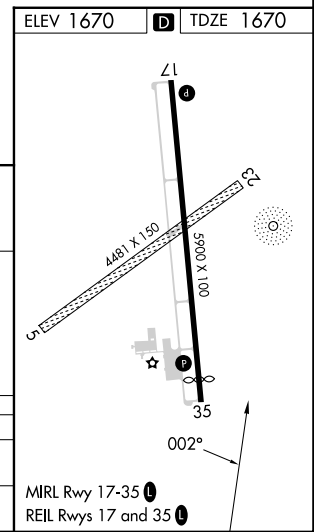

NDB JYR 257	APP CRS 002°	Rwy Ldg TDZE Apt Elev	5500 1670 1670
-----------------------	------------------------	-----------------------------	---

NDB RWY 35

YORK MUNI (JYR)

⚠ NA When local altimeter setting not received, use Aurora altimeter setting and increase all MDA 60 feet.

MISSED APPROACH: Climb to 3000 then climbing left turn to 3300 direct JYR NDB and hold.

AWOS-3 124.175	MINNEAPOLIS CENTER 119.4 278.8	UNICOM 122.8 (CTAF) 0
--------------------------	--	---------------------------------

CATEGORY	A	B	C	D
S-35	2420-1 750 (800-1)	2420-1¼ 750 (800-1¼)	2420-2¼ 750 (800-2¼)	NA
CIRCLING	2420-1 750 (800-1)	2420-1¼ 750 (800-1¼)	2420-2¼ 750 (800-2¼)	NA

NC-2, 16 APR 2026 to 14 MAY 2026

NC-2, 16 APR 2026 to 14 MAY 2026