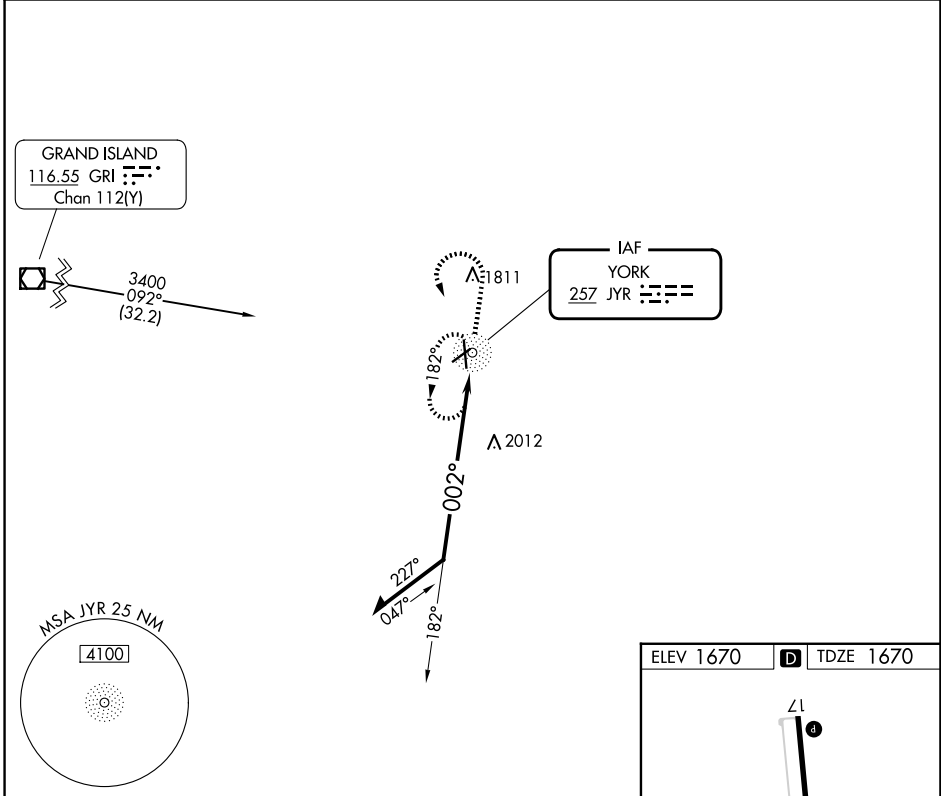

NDB JYR 257	APP CRS 002°	Rwy Ldg TDZE Apt Elev	5500 1670 1670
-----------------------	------------------------	-----------------------------	---

NDB RWY 35

YORK MUNI (JYR)

⚠ NA When local altimeter setting not received, use Aurora altimeter setting and increase all MDA 60 feet.

MISSED APPROACH: Climb to 3000 then climbing left turn to 3300 direct JYR NDB and hold.

AWOS-3 124.175	MINNEAPOLIS CENTER 119.4 278.8	UNICOM 122.8 (CTAF) 0
--------------------------	--	---------------------------------

CATEGORY	A	B	C	D
S-35	2420-1 750 (800-1)	2420-1¼ 750 (800-1¼)	2420-2¼ 750 (800-2¼)	NA
CIRCLING	2420-1 750 (800-1)	2420-1¼ 750 (800-1¼)	2420-2¼ 750 (800-2¼)	NA

NC-2, 16 APR 2026 to 14 MAY 2026

NC-2, 16 APR 2026 to 14 MAY 2026