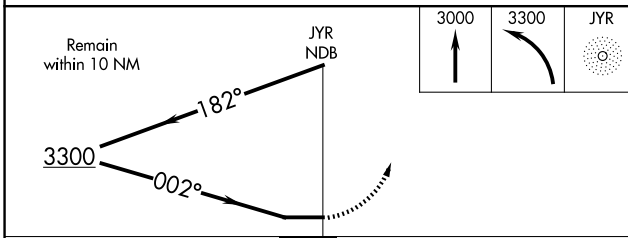

NDB JYR 257	APP CRS 002°	Rwy Ldg TDZE Apt Elev	5500 1670 1670
-----------------------	------------------------	-----------------------------	---

NDB RWY 35

YORK MUNI (JYR)

⚠ NA When local altimeter setting not received, use Aurora altimeter setting and increase all MDA 60 feet.

MISSED APPROACH: Climb to 3000 then climbing left turn to 3300 direct JYR NDB and hold.

AWOS-3 124.175	MINNEAPOLIS CENTER 119.4 278.8	UNICOM 122.8 (CTAF) 0
--------------------------	--	---------------------------------