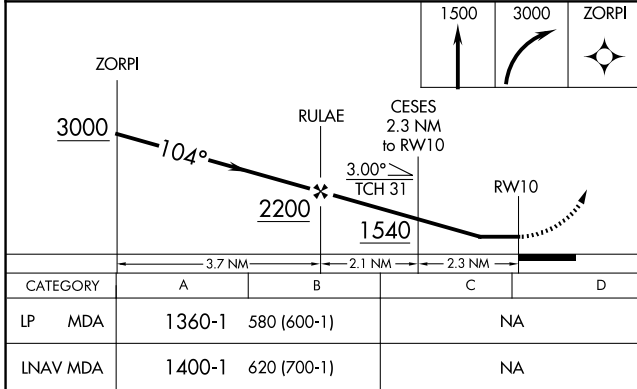

WAAS CH 61030 W10A	APP CRS 104°	Rwy Idg TDZE Apf Elev	3854 780 780
--	------------------------	-----------------------------	---

RNAV (GPS) RWY 10

LE ROY (5GⓄ)

RNP APCH-GPS.		MISSED APPROACH: Climb to 1500 then climbing right turn to 3000 direct ZORPI and hold.
Procedure NA at night. Rwy 10 helicopter visibility reduction below 1 SM NA. Use Rochester altimeter setting.		

ROC ASOS 124.825	ROCHESTER APP CON 123.7 322.3	UNICOM 122.8 (CTAF) 0
----------------------------	---	---------------------------------

NE-2, 16 APR 2026 to 14 MAY 2026

NE-2, 16 APR 2026 to 14 MAY 2026