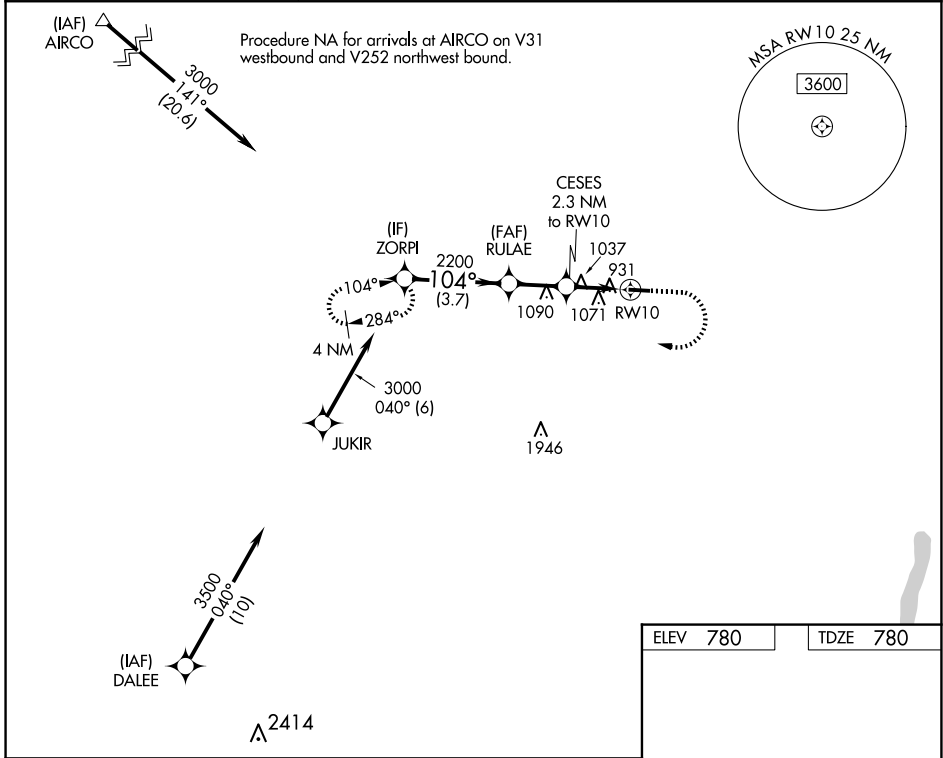

WAAS CH 61030 W10A	APP CRS 104°	Rwy Idg TDZE Apf Elev	3854 780 780
--	------------------------	-----------------------------	---

RNAV (GPS) RWY 10

LE ROY (5GⓄ)

RNP APCH-GPS.		MISSED APPROACH: Climb to 1500 then climbing right turn to 3000 direct ZORPI and hold.
Procedure NA at night. Rwy 10 helicopter visibility reduction below 1 SM NA. Use Rochester altimeter setting.		

ROC ASOS 124.825	ROCHESTER APP CON 123.7 322.3	UNICOM 122.8 (CTAF) 0
----------------------------	---	---------------------------------

NE-2, 16 APR 2026 to 14 MAY 2026

NE-2, 16 APR 2026 to 14 MAY 2026