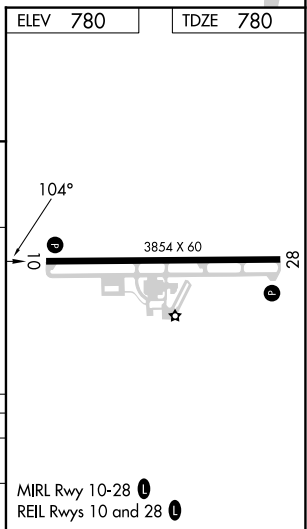

WAAS CH 61030 W10A	APP CRS 104°	Rwy Idg TDZE Apf Elev	3854 780 780

RNAV (GPS) RWY 10

LE ROY (5GⓄ)

RNP APCH-GPS.		MISSED APPROACH: Climb to 1500 then climbing right turn to 3000 direct ZORPI and hold.
Procedure NA at night. Rwy 10 helicopter visibility reduction below 1 SM NA. Use Rochester altimeter setting.		

ROC ASOS 124.825	ROCHESTER APP CON 123.7 322.3	UNICOM 122.8 (CTAF) 0

NE-2, 16 APR 2026 to 14 MAY 2026

NE-2, 16 APR 2026 to 14 MAY 2026