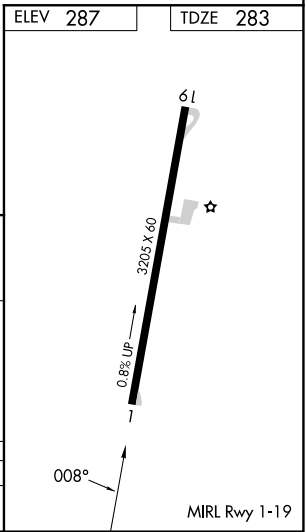

APP CRS	Rwy Ldg	3205
008°	TDZE	283
	Apt Elev	287

RNAV (GPS) RWY 1

MADISONVILLE MUNI (51R)

RNP APCH - GPS.	MISSED APPROACH: Climb to 1200 then climbing right turn to 3000 direct NAMIL and hold.
▼ Procedure NA at night. ▲ NA Rwy 1 helicopter visibility reduction below 1 SM NA. Use UTS altimeter setting.	

UTS ASOS 119.425	HOUSTON CENTER 134.8 269.6	CTAF 122.9

SC-5, 16 APR 2026 to 14 MAY 2026

SC-5, 16 APR 2026 to 14 MAY 2026