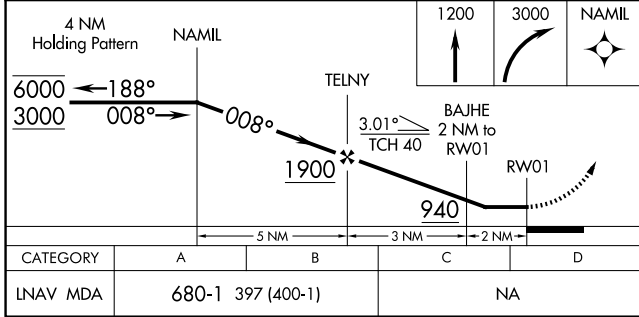

APP CRS	Rwy Ldg	3205
008°	TDZE	283
	Apt Elev	287

RNAV (GPS) RWY 1

MADISONVILLE MUNI (51R)

RNP APCH - GPS.	MISSED APPROACH: Climb to 1200 then climbing right turn to 3000 direct NAMIL and hold.
<p>▼ Procedure NA at night.</p> <p>▲ NA Rwy 1 helicopter visibility reduction below 1 SM NA. Use UTS altimeter setting.</p>	

UTS ASOS 119.425	HOUSTON CENTER 134.8 269.6	CTAF 122.9
----------------------------	--------------------------------------	----------------------

SC-5, 16 APR 2026 to 14 MAY 2026

SC-5, 16 APR 2026 to 14 MAY 2026