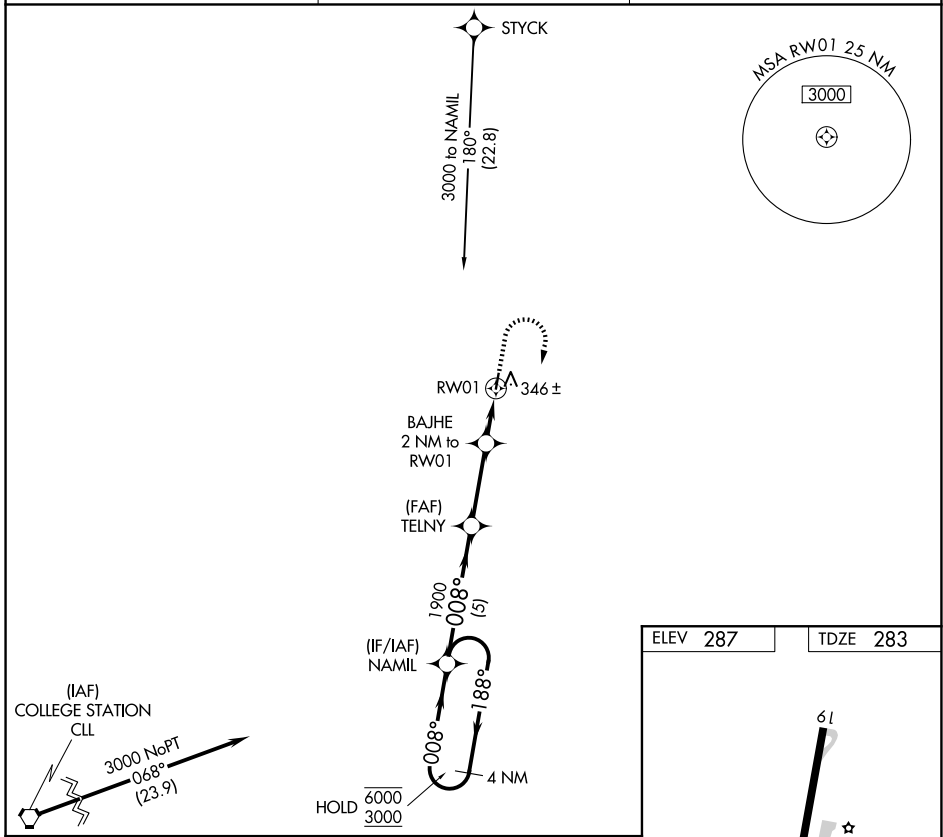

APP CRS	Rwy Ldg	3205
008°	TDZE	283
	Apt Elev	287

RNAV (GPS) RWY 1

MADISONVILLE MUNI (51R)

RNP APCH - GPS.	MISSED APPROACH: Climb to 1200 then climbing right turn to 3000 direct NAMIL and hold.
<p>▼ Procedure NA at night.</p> <p>▲ NA Rwy 1 helicopter visibility reduction below 1 SM NA. Use UTS altimeter setting.</p>	

UTS ASOS 119.425	HOUSTON CENTER 134.8 269.6	CTAF 122.9
----------------------------	--------------------------------------	----------------------

SC-5, 16 APR 2026 to 14 MAY 2026

SC-5, 16 APR 2026 to 14 MAY 2026