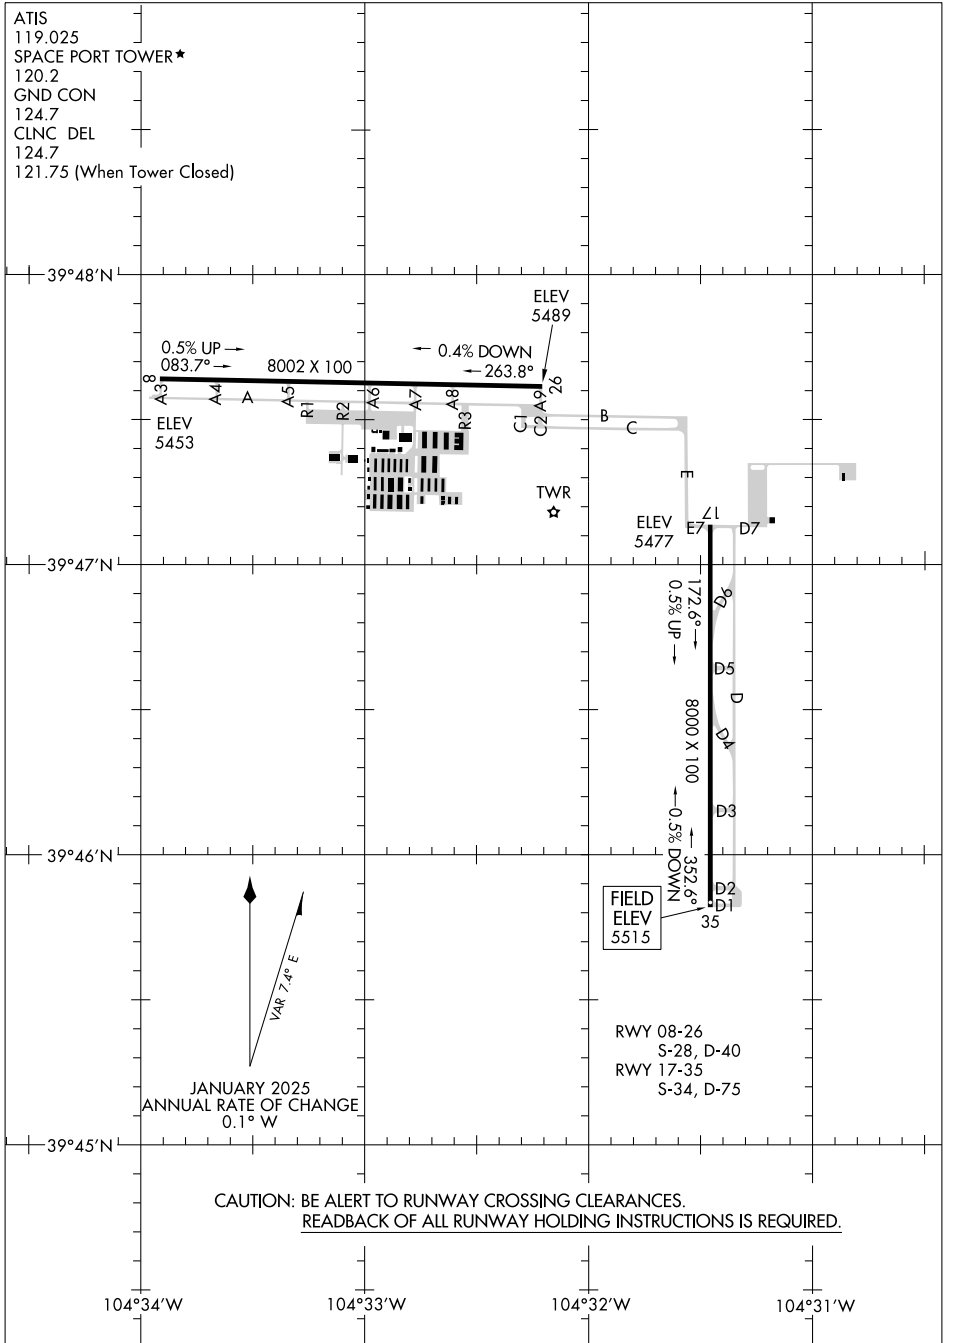

AIRPORT DIAGRAM

COLORADO AIR AND SPACE PORT (CFO)

AL-6851 (FAA)

DENVER, COLORADO

ATIS
 119.025
 SPACE PORT TOWER ★
 120.2
 GND CON
 124.7
 CLNC DEL
 124.7
 121.75 (When Tower Closed)

SW-1, 16 APR 2026 to 14 MAY 2026

SW-1, 16 APR 2026 to 14 MAY 2026

AIRPORT DIAGRAM

DENVER, COLORADO

COLORADO AIR AND SPACE PORT (CFO)