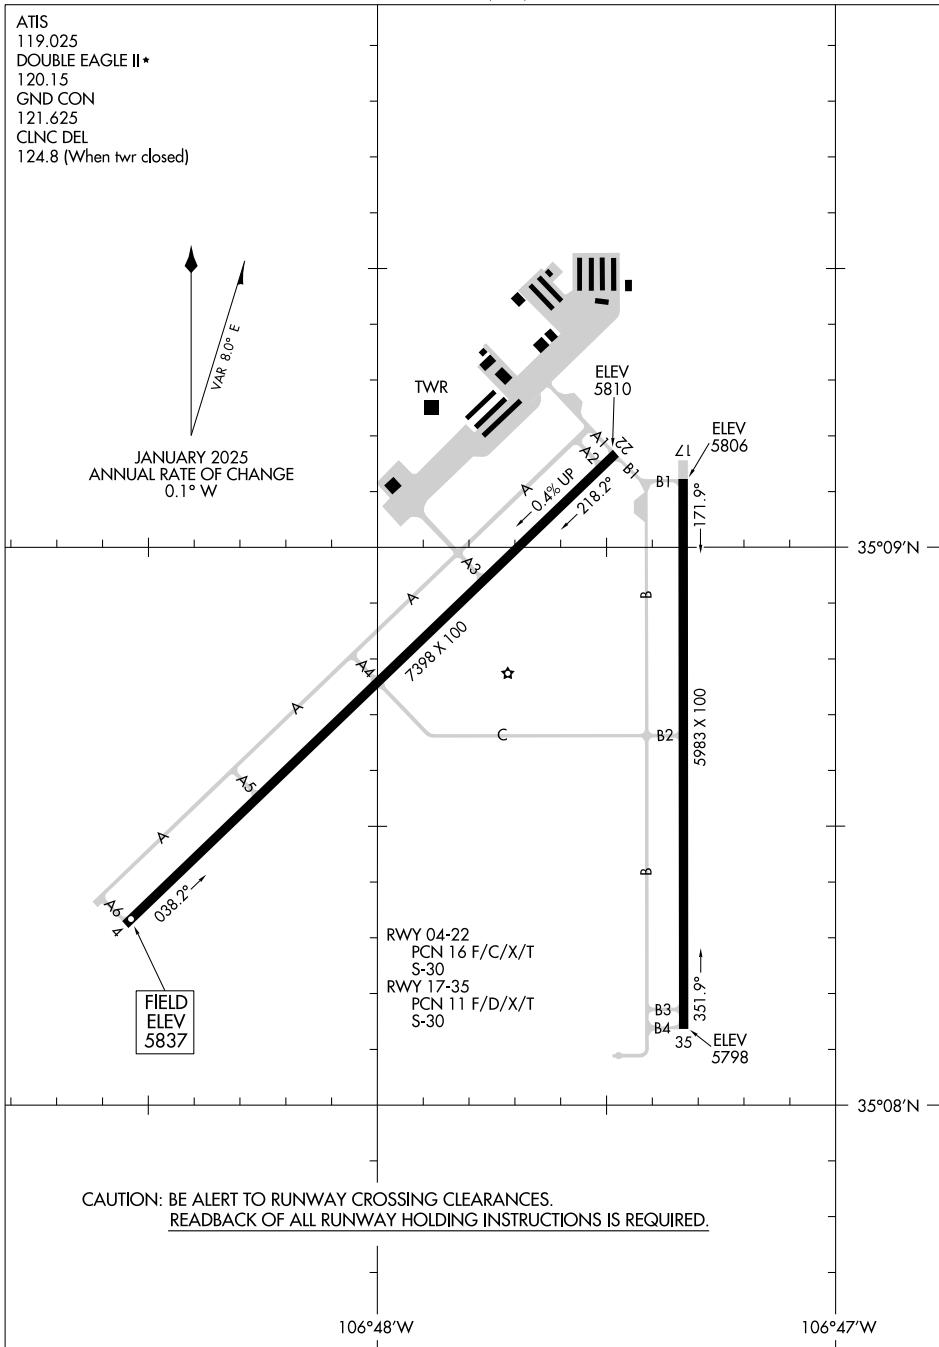

# AIRPORT DIAGRAM

AL-6859 (FAA)

DOUBLE EAGLE II (A/E/G)  
ALBUQUERQUE, NEW MEXICO

ATIS  
119.025  
DOUBLE EAGLE II\*  
120.15  
GND CON  
121.625  
CLNC DEL  
124.8 (When twr closed)

SW-1, 16 APR 2026 to 14 MAY 2026

SW-1, 16 APR 2026 to 14 MAY 2026

CAUTION: BE ALERT TO RUNWAY CROSSING CLEARANCES.  
READBACK OF ALL RUNWAY HOLDING INSTRUCTIONS IS REQUIRED.

# AIRPORT DIAGRAM

26078

ALBUQUERQUE, NEW MEXICO  
DOUBLE EAGLE II (A/E/G)