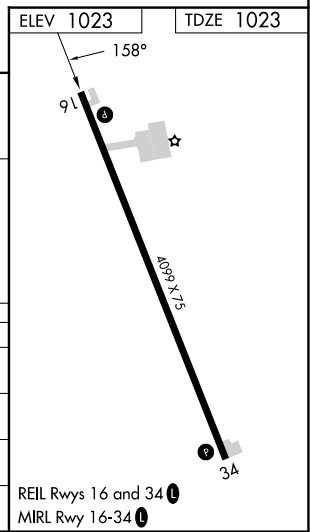

NC-3, 16 APR 2026 to 14 MAY 2026

NC-3, 16 APR 2026 to 14 MAY 2026