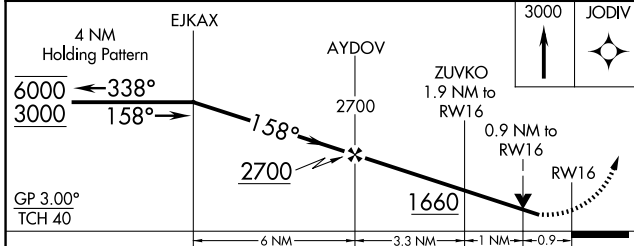

WAAS CH 70440 W16A	APP CRS 158°	Rwy Ldg TDZE Apt Elev	4099 1023 1023
--	------------------------	-----------------------------	---

RNAV (GPS) RWY 16

CENTERVILLE MUNI (TVK)

RNP APCH - GPS.	MISSED APPROACH: Climb to 3000 direct JODIV and hold.
<p>▼ Rwy 16 helicopter visibility reduction below 3/4 SM NA. For uncompensated Baro-VNAV systems, procedure NA below -22°C or above 54°C.</p>	

AWOS-3 123.775	CHICAGO CENTER 118.15 335.575	UNICOM 122.8 (CTAF) 0
--------------------------	---	---------------------------------

CATEGORY	A	B	C	D
LPV DA	1273-1	250 (300-1)		NA
LNAV/VNAV DA	1273-1	250 (300-1)		NA
LNAV MDA	1360-1	337 (400-1)		NA
CIRCLING	1420-1 397 (400-1)	1660-1 637 (700-1)		NA