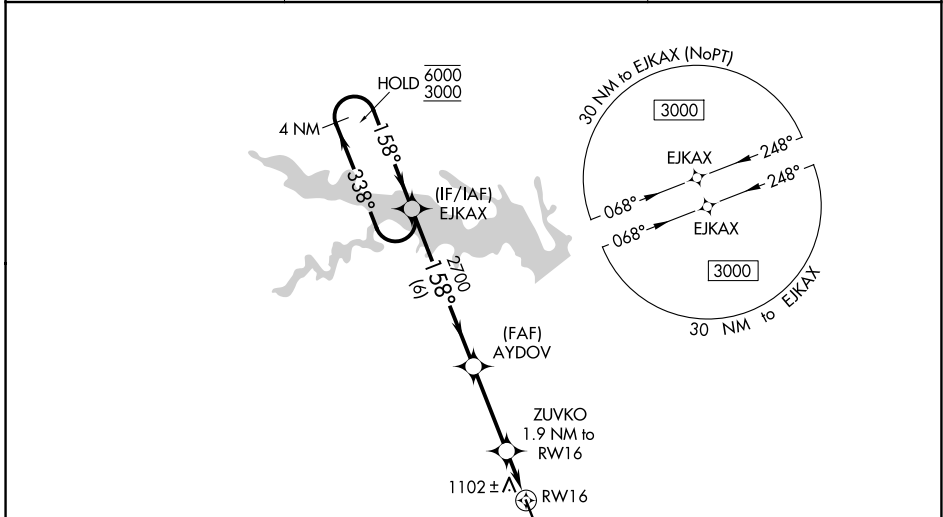

WAAS CH 70440 W16A	APP CRS 158°	Rwy Ldg TDZE Apt Elev	4099 1023 1023
--	------------------------	-----------------------------	---

RNAV (GPS) RWY 16

CENTERVILLE MUNI (TVK)

RNP APCH - GPS.	MISSED APPROACH: Climb to 3000 direct JODIV and hold.
<p>▼ Rwy 16 helicopter visibility reduction below 3/4 SM NA. For uncompensated Baro-VNAV systems, procedure NA below -22°C or above 54°C.</p>	

AWOS-3 123.775	CHICAGO CENTER 118.15 335.575	UNICOM 122.8 (CTAF) 0
--------------------------	---	---------------------------------

CATEGORY	A	B	C	D
LPV DA	1273-1	250 (300-1)		NA
LNAV/VNAV DA	1273-1	250 (300-1)		NA
LNAV MDA	1360-1	337 (400-1)		NA
CIRCLING	1420-1 397 (400-1)	1660-1 637 (700-1)		NA

NC-3, 16 APR 2026 to 14 MAY 2026

NC-3, 16 APR 2026 to 14 MAY 2026