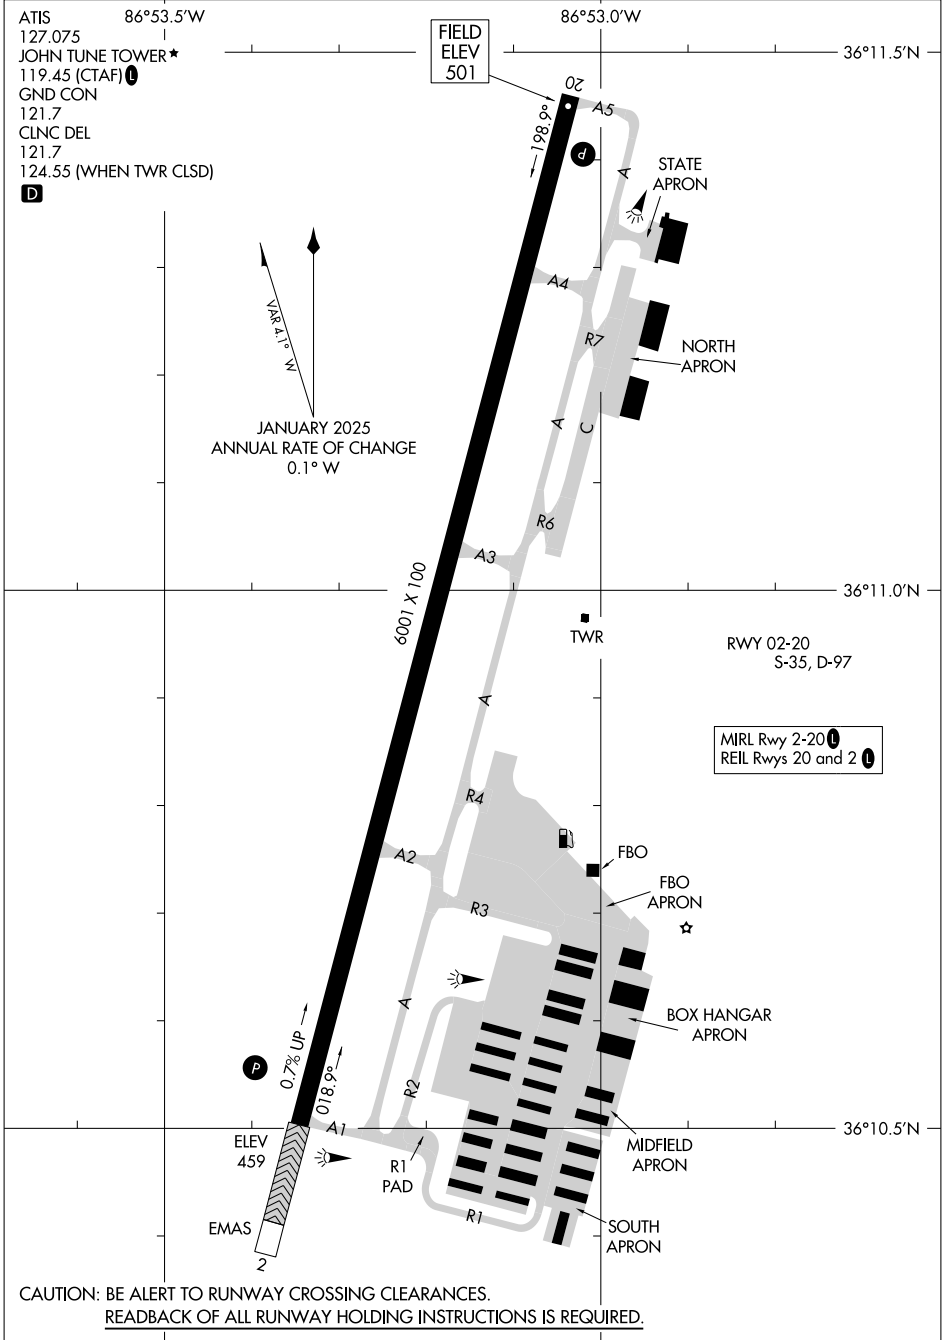

26022

AIRPORT DIAGRAM

AL-6878 (FAA)

JOHN C TUNE (JWN)
NASHVILLE, TENNESSEE

SE-1, 16 APR 2026 to 14 MAY 2026

SE-1, 16 APR 2026 to 14 MAY 2026

AIRPORT DIAGRAM

26022