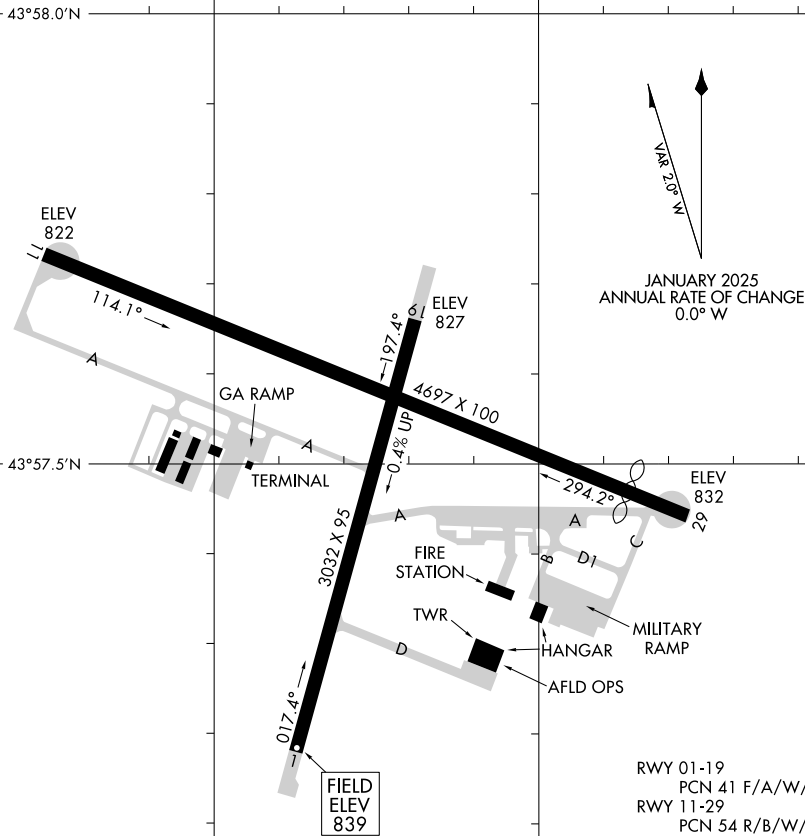

25107

AIRPORT DIAGRAM

AL-6902 (FAA)

SPARTA/FORT MC COY (CMY)

SPARTA, WISCONSIN

ASOS
 119.775
 SPARTA/MC COY TOWER ★
 124.6 254.375
 GND CON
 123.625

EC-3, 16 APR 2026 to 14 MAY 2026

EC-3, 16 APR 2026 to 14 MAY 2026

CAUTION: BE ALERT TO RUNWAY CROSSING CLEARANCES.
READBACK OF ALL RUNWAY HOLDING INSTRUCTIONS IS REQUIRED.

RWY 01-19
 PCN 41 F/A/W/T
 RWY 11-29
 PCN 54 R/B/W/T

AIRPORT DIAGRAM

25107

SPARTA/FORT MC COY (CMY)