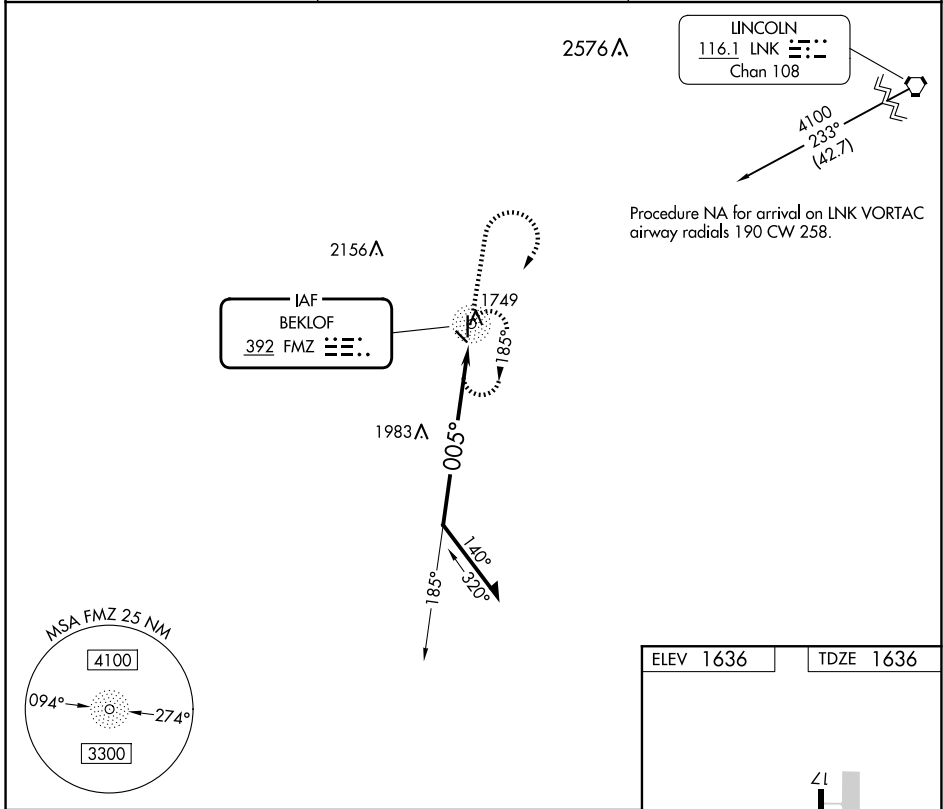

NDB FMZ 392	APP CRS 005°	Rwy Idg 4317 TDZE 1636 Apt Elev 1636
-----------------------	------------------------	--

NDB RWY 35

FAIRMONT STATE (F'MZ)

⚠ NA Circling Rwy 12, 30 NA at night.
Use York altimeter setting; when not received, use Hebron altimeter setting and increase all MDAs 40 feet.

MISSED APPROACH: Climb to 3200 then right turn direct FMZ NDB and hold.

JYR AWOS-3 124.175	MINNEAPOLIS CENTER 119.4 278.8	CTAF 122.90
------------------------------	--	-----------------------

CATEGORY	A	B	C	D
S-35	2420-1 784 (800-1)	2420-1¼ 784 (800-1¼)		NA
C CIRCLING	2420-1 784 (800-1)	2420-1¼ 784 (800-1¼)		NA

NC-2, 16 APR 2026 to 14 MAY 2026

NC-2, 16 APR 2026 to 14 MAY 2026