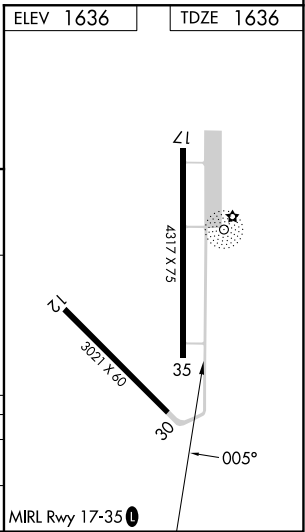

NDB FMZ 392	APP CRS 005°	Rwy Idg 4317 TDZE 1636 Apt Elev 1636
-----------------------	------------------------	--

NDB RWY 35

FAIRMONT STATE (F'MZ)

⚠ NA Circling Rwy 12, 30 NA at night.
Use York altimeter setting; when not received, use Hebron altimeter setting and increase all MDAs 40 feet.

MISSED APPROACH: Climb to 3200 then right turn direct FMZ NDB and hold.

JYR AWOS-3 124.175	MINNEAPOLIS CENTER 119.4 278.8	CTAF 122.90
------------------------------	--	-----------------------

CATEGORY	A	B	C	D
S-35	2420-1 784 (800-1)	2420-1¼ 784 (800-1¼)		NA
C CIRCLING	2420-1 784 (800-1)	2420-1¼ 784 (800-1¼)		NA