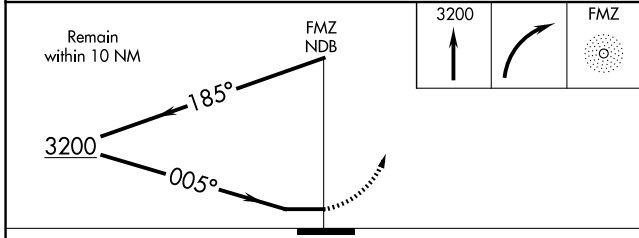

NDB FMZ 392	APP CRS 005°	Rwy Idg 4317 TDZE 1636 Apt Elev 1636
-----------------------	------------------------	--

NDB RWY 35

FAIRMONT STATE (F'MZ)

⚠ NA Circling Rwy 12, 30 NA at night.
Use York altimeter setting; when not received, use Hebron altimeter setting and increase all MDAs 40 feet.

MISSED APPROACH: Climb to 3200 then right turn direct FMZ NDB and hold.

JYR AWOS-3 124.175	MINNEAPOLIS CENTER 119.4 278.8	CTAF 122.90
------------------------------	--	-----------------------

CATEGORY	A	B	C	D
S-35	2420-1 784 (800-1)	2420-1¼ 784 (800-1¼)		NA
C CIRCLING	2420-1 784 (800-1)	2420-1¼ 784 (800-1¼)		NA