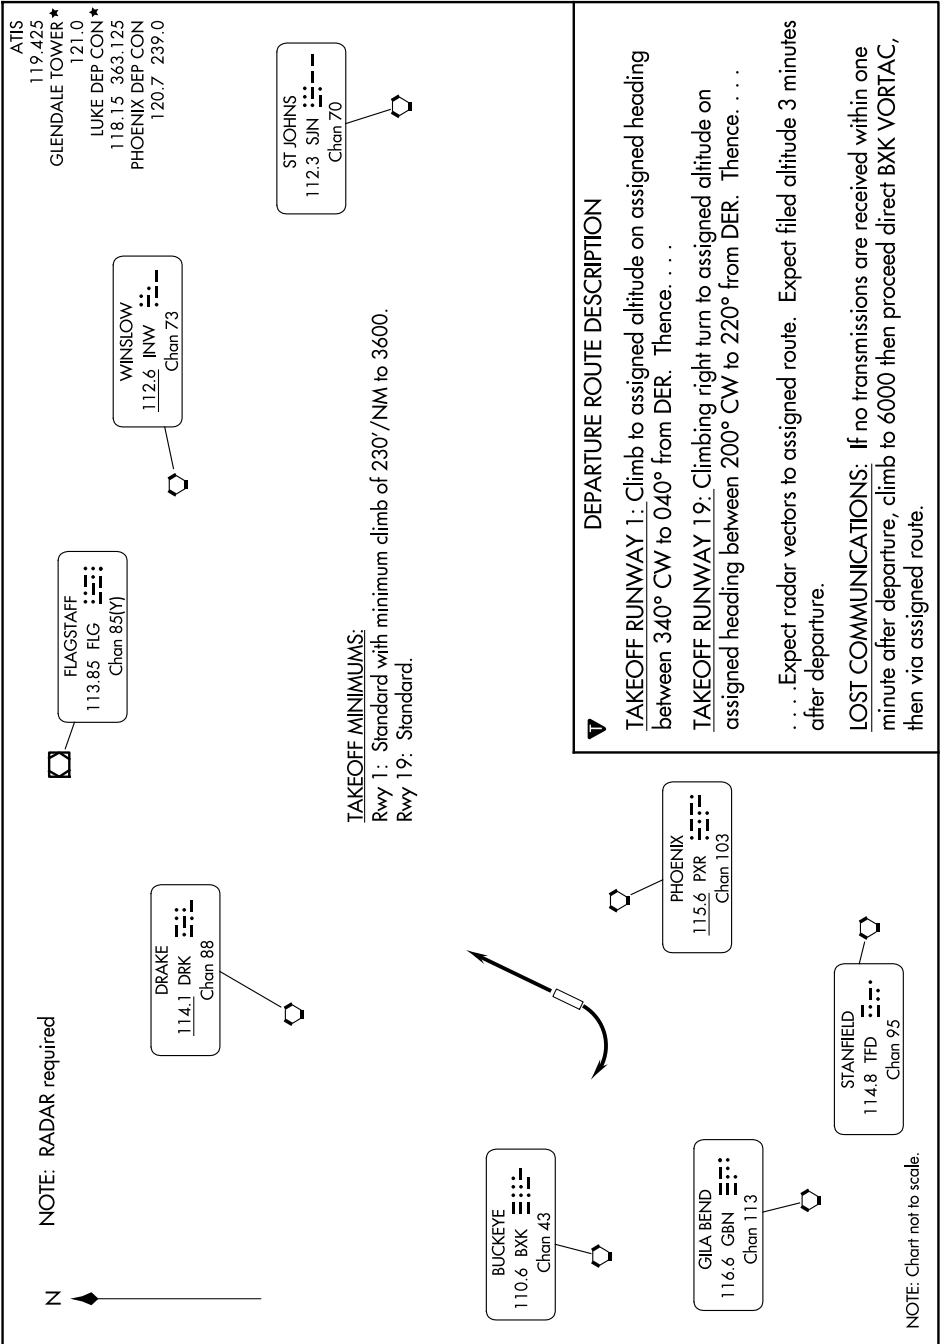

GLENDALE ONE DEPARTURE

AL-6915 (FAA)

GLENDALE RGNL (GJT)
GLENDALE, ARIZONA

SW-4, 16 APR 2026 to 14 MAY 2026

SW-4, 16 APR 2026 to 14 MAY 2026

GLENDALE ONE DEPARTURE

GLENDALE, ARIZONA
GLENDALE RGNL (GJT)