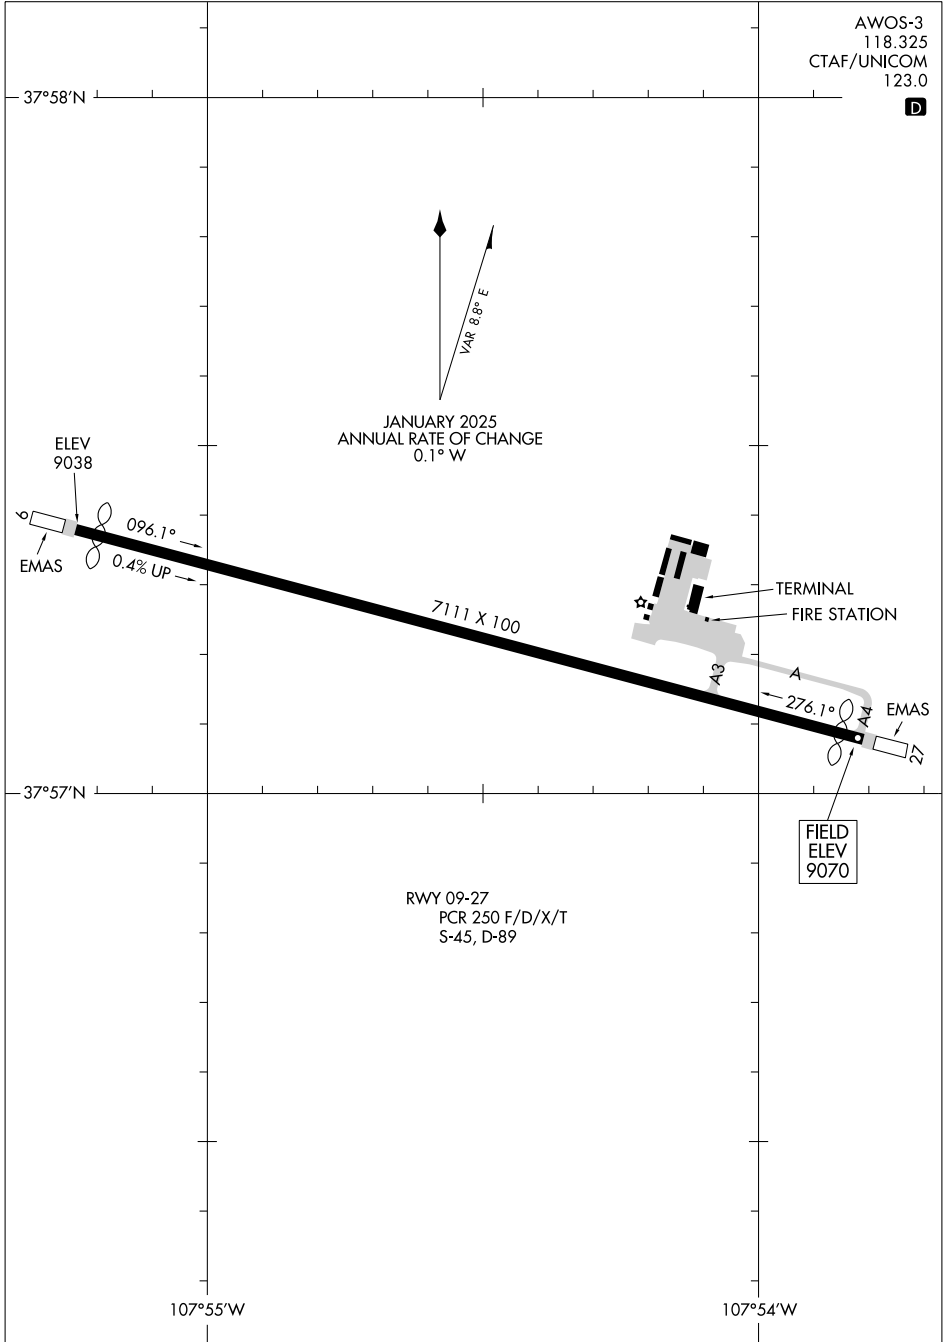

AIRPORT DIAGRAM

AL-6920 (FAA)

TELLURIDE RGNL (TEX)
TELLURIDE, COLORADO

AWOS-3
118.325
CTAF/UNICOM
123.0

D

SW-1, 16 APR 2026 to 14 MAY 2026

SW-1, 16 APR 2026 to 14 MAY 2026

AIRPORT DIAGRAM

TELLURIDE, COLORADO
TELLURIDE RGNL (TEX)