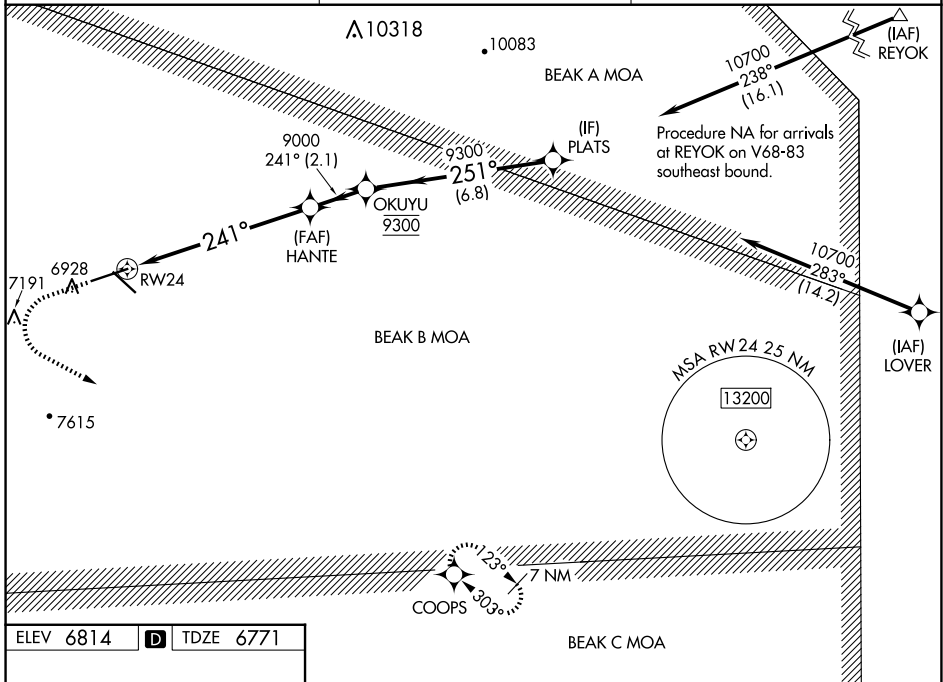

WAAS CH 53420 W24A	APP CRS 241°	Rwy ldg TDZE Apt Elev	8120 6771 6814
--	------------------------	-----------------------------	---

RNAV (GPS) RWY 24

SIERRA BLANCA RGNL (S.R.R.)

RNP APCH - GPS.

⚠ When local altimeter setting not received, procedure NA.
⚠ For uncompensated Baro-VNAV systems, LNAV/VNAV NA below -28°C or above 54°C. Circling Rwy 12 NA at night.

MISSED APPROACH: Climb to 7500 then climbing left turn to 10000 direct COOPS and hold.

AWOS-3 126.475	ALBUQUERQUE CENTER 132.65 257.6	UNICOM 122.8 (CTAF) 0
--------------------------	---	---------------------------------

ELEV 6814	D	TDZE 6771
-----------	----------	-----------

CATEGORY	PLATS			
	A	B	C	D
LPV DA	6971-3/4		200 (200-3/4)	
LNAV/VNAV DA	7220-1 3/8		449 (500-1 3/8)	
LNAV MDA	7380-1	609 (600-1)	7380-1 3/4	609 (600-1 3/4)
CIRCLING	7380-1	566 (600-1)	7600-2 1/4 786 (800-2 1/4)	7860-3 1046 (1100-3)

SW-1, 16 APR 2026 to 14 MAY 2026

SW-1, 16 APR 2026 to 14 MAY 2026