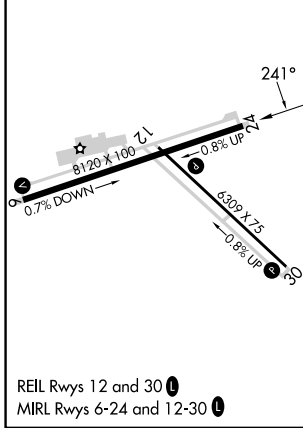

CATEGORY	PLATS			
	A	B	C	D
LPV DA	6971-3/4		200 (200-3/4)	
LNAV/VNAV DA	7220-1 3/8		449 (500-1 3/8)	
LNAV MDA	7380-1	609 (600-1)	7380-1 3/4	609 (600-1 3/4)
CIRCLING	7380-1	566 (600-1)	7600-2 1/4 786 (800-2 1/4)	7860-3 1046 (1100-3)

SW-1, 16 APR 2026 to 14 MAY 2026

SW-1, 16 APR 2026 to 14 MAY 2026