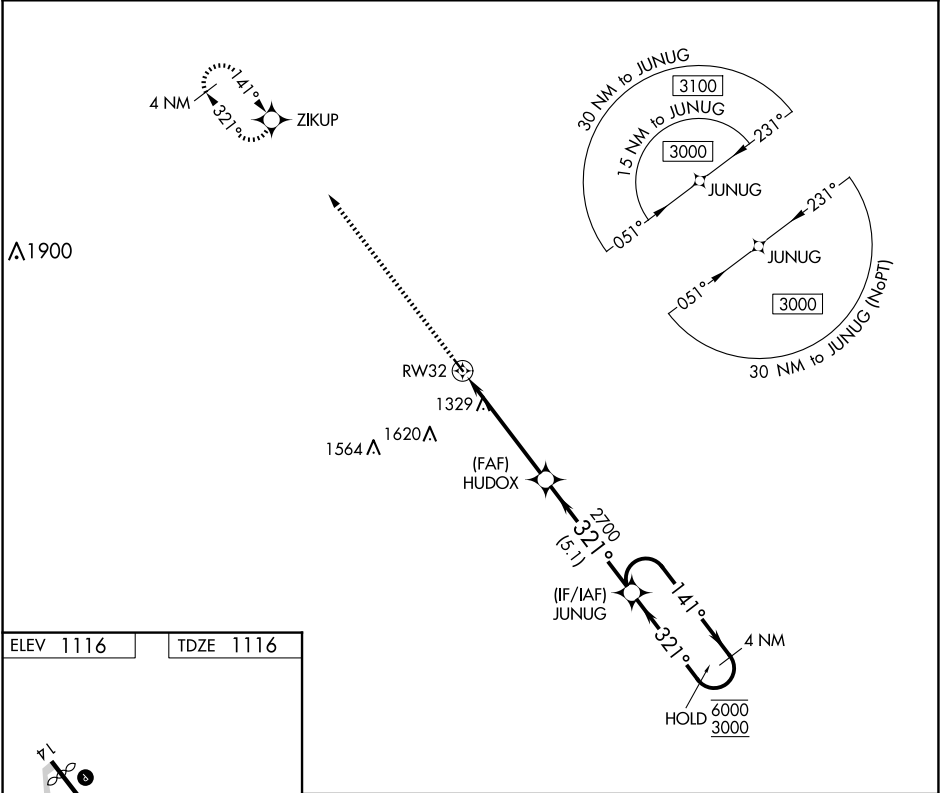

APP CRS	Rwy Idg	3002
321°	TDZE	1116
	Apt Elev	1116

RNAV (GPS) RWY 32

WINTERSET MUNI (3Y3)

RNP APCH.
 ▼ Circling NA for Cat B southwest of Rwy 14-32. Circling Rwy 14 NA at night. Use Osceola altimeter setting.
 ▲ NA

MISSED APPROACH: Climb to 3000 direct ZIKUP and hold.

175 AWOS-3
120.975

DES MOINES APP CON
123.9 360.7

UNICOM
122.7 (CTAF) 0

CATEGORY	A	B	C	D
LNNAV MDA	1660-1	544 (600-1)	NA	
CIRCLING	1660-1 544 (600-1)	1700-1 584 (600-1)	NA	

NC-3, 16 APR 2026 to 14 MAY 2026

NC-3, 16 APR 2026 to 14 MAY 2026